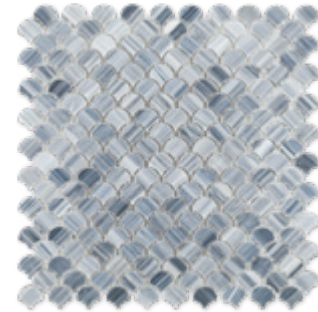

1" Fan
Polished