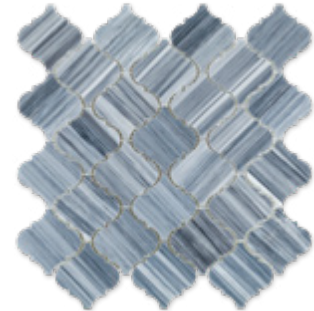

3" Arabesque
Polished

1" X 2" Herringbone
Polished

1" X 3" Herringbone
Polished

Grand Chair Rail (F5)
Polished

Standard Liner
Polished

Negro Marquina marble is a stone characterized by a Black background crossed by thin White veins with occasional white spots & fossils. This marble provides an immediate impact and is often paired with contrasting white marbles such as Carrara White for classic chequerboard installations.