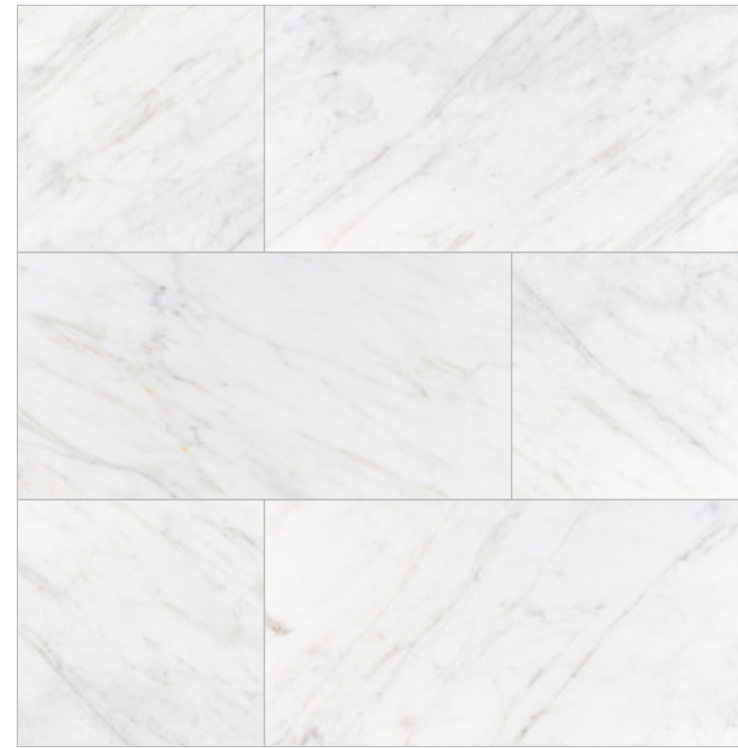

STATUARY WHITE MARBLE

Italy
Shown in Statuary White 12X24 Polished

FINISHES
Honed (H), Polished (P)

TILES		
12" X 24"		H/ P

SLABS		
2CM		H/ P

Statuary White is an elegant Italian marble recognized by its grey veining and snow-white background. It's considered a luxurious material, a perfect choice for floors and walls, powder rooms, bathrooms and kitchens.