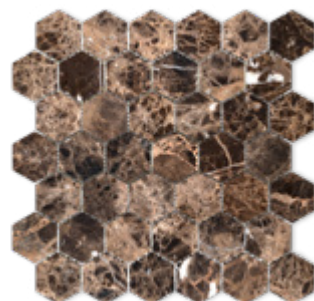

2" Hexagon
Honed/ Polished