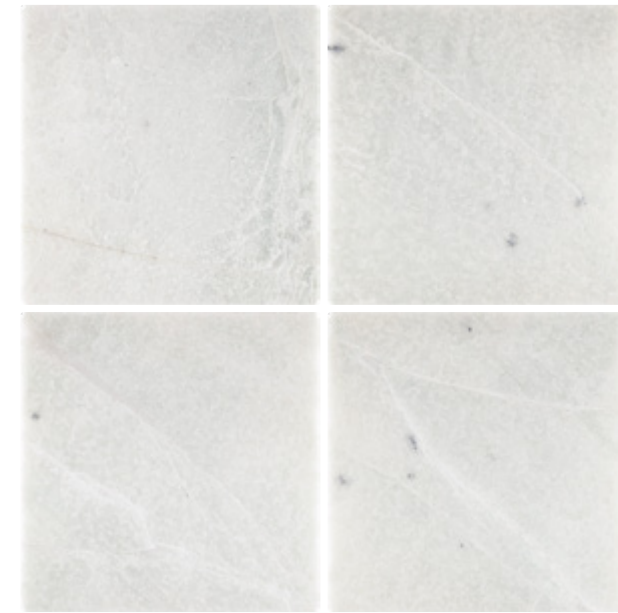

Ming Green | MARMINGRN1212T