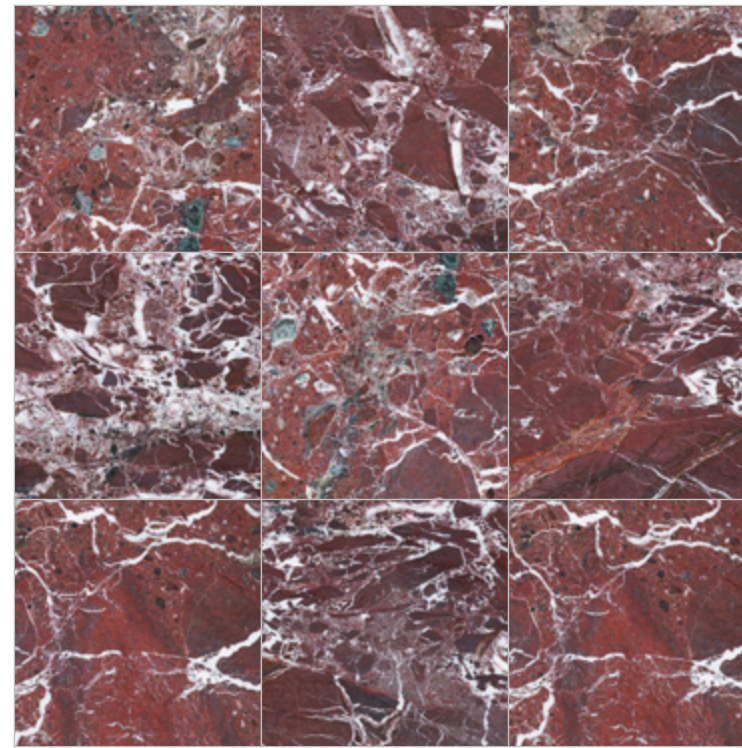

CALACATTA CALDIA MARBLE

Italy
Shown in Calacatta Caldia 4X12 Honed

FINISHES
Honed (H), Polished (P)

TILES		
4" X 12"		H/ P
6" X 12"		H/ P
12" X 24"		H/ P
18" X 18"		H/ P
24" X 24"		H/ P

SLABS		
2CM		H/ P

Calacatta Caldia is a luxurious marble quarried in Italy, characterized for a consistent creamy white with faint taupe and grey veining. It's a perfect choice for a sophisticated and bright space.

CALACATTA VIOLA MARBLE

Turkey
Shown in Calacatta Viola 12X24 Honed

FINISHES
Honed (H), Polished (P)

12" X 24"	TILES	H/ P
2CM	SLABS - Italy	H/ P

Calacatta Viola is a stunning marble characterized by its captivating burgundy veins, a white background and subtle gold accents. This marble transforms any space into a sanctuary of luxury and refinement. It's been used since Roman times in buildings and architectural works.