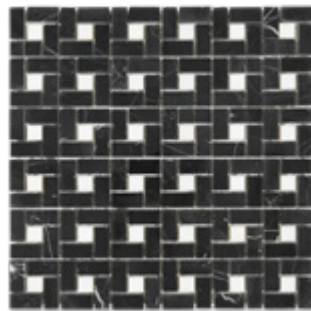

1" X 2" Brick
Honed/ Polished

2" X 4" Brick
Honed/ Polished

Basketweave with White Dot
Honed/ Polished

5/8" X 1-1/4" Herringbone
Honed/ Polished

1" X 2" Herringbone
Honed/ Polished

1" X 3" Herringbone
Honed/ Polished

1" X 4" Herringbone
Honed/ Polished

5/8" X 5/8" Square
Honed/ Polished

1" X 1" Square
Honed/ Polished

2" X 2" Square
Honed/ Polished

Pinwheel with White Dot
Honed/ Polished

Grand Chair Rail (F5)
Honed/ Polished

Standard Liner
Honed/ Polished

Mini Liner
Honed/ Polished

4" X 12" Baseboard
Polished

Emperador Dark marble is characterized by its beautiful brown to rich chocolate brown, punctuated with white and toffee veins and marking. The interaction of light and dark tones adds a dynamic and luxurious feel to the stone. This marble is quarried from Spain. It's used on floors and walls, exterior and interior, residential and commercial projects. This marble looks best in a polished finish.