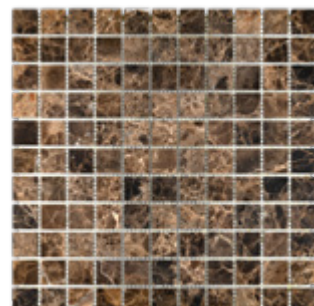

1" X 1" Square
Honed/ Polished/ Tumbled