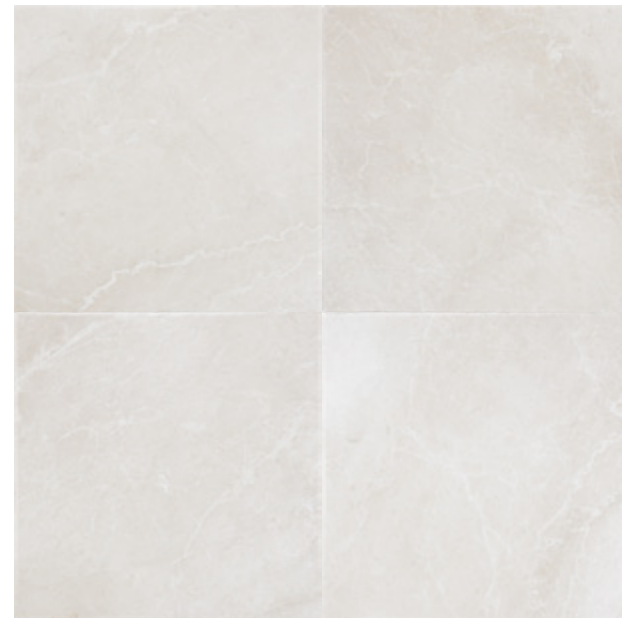

Botticino Turkish | MARBOTTIC1212T