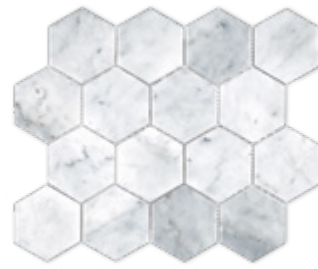

3" X 6" Beveled	H/ P
6" Hexagon	H/ P

SLABS

2CM	H/ P
3CM	H/ P

WHITE CARRARA MOSAICS & TRIMS

1" Hexagon
Honed/ Polished

2" Hexagon
Honed/ Polished

3" Hexagon
Honed/ Polished

3/4" Penny Round
Honed/ Polished