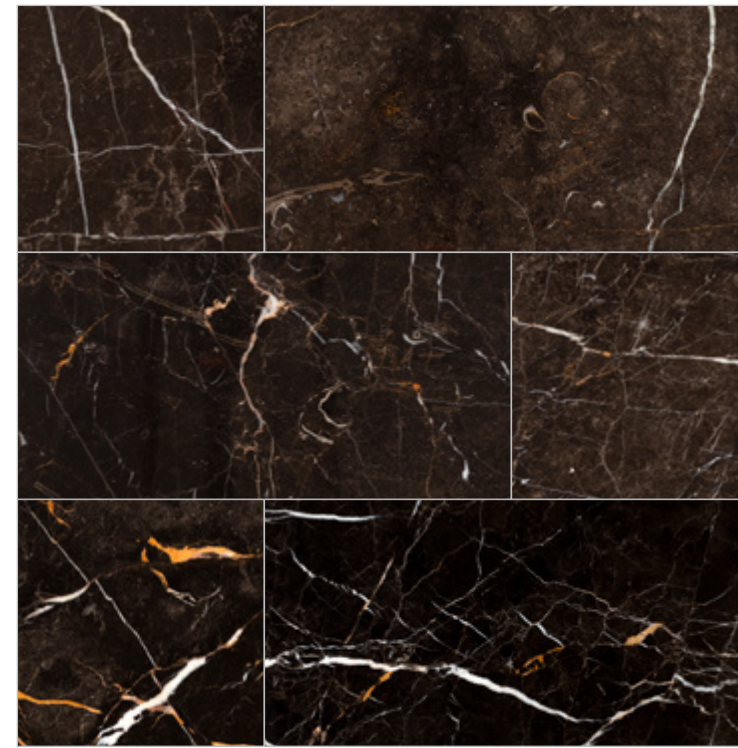

TILES

12" X 12"	P
18" X 18"	P

Botticino Fiorito is a classical Italian marble characterized by a harmonious light beige, with slightly pink undertones.

Breccia Oniciatta marble is quarried in the Brescia province in Italy. This marble showcases a captivating array of warm, earthy tones, including soft pinks, warm beiges, and subtle creams. These colors combine harmoniously to create a palette that exudes elegance and timeless beauty.

EMPERADOR LIGHT MARBLE

Turkey
Shown in Emperor Light 18X18 Polished

FINISHES
Polished (P)

TILES

12" X 12"	P
12" X 24"	P
18" X 18"	P

SLABS

2CM	P
-----	---

Emperador Light marble is quarried in Bursa, Turkey. It's characterized by smoky beige, brown and cream tones. It has very low water absorption capacity and a very long-lasting surface shine.