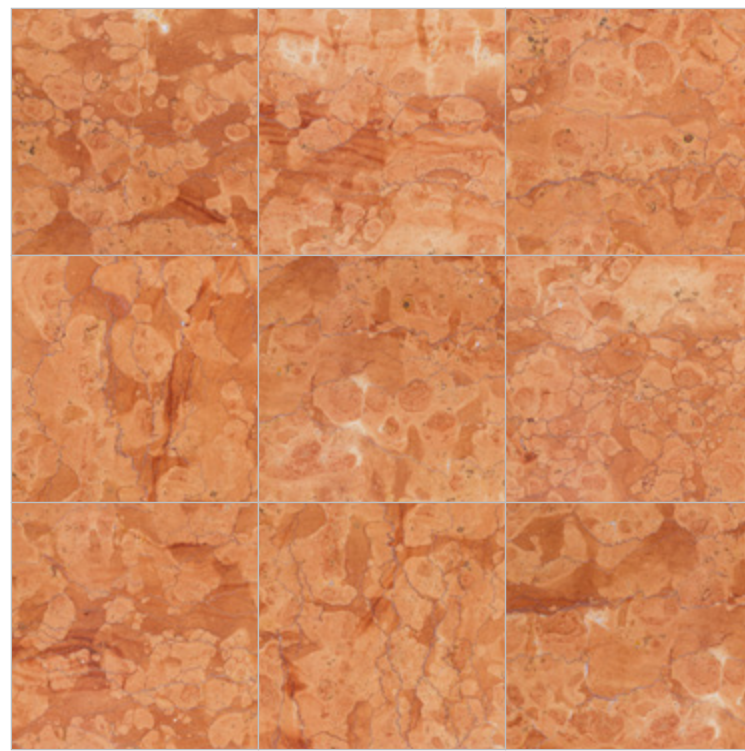

RAIN FOREST BROWN MARBLE

India
Shown in Rain Forest Brown 12X12 Brushed

FINISHES
Brushed (B), Polished (P)

12" X 12"	TILES	B/ P
2CM	SLABS	B/ P

Rain Forest Brown marble is quarried in India. This marble is characterized by earthy shades of brown background with red, grey, and white veining giving the appearance of tree branches.