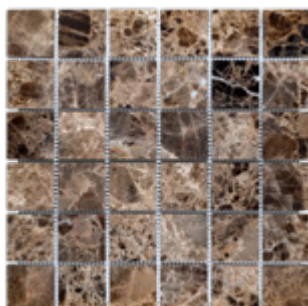

2" X 2" Square
Polished/ Tumbled