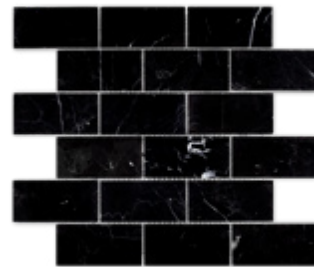

2" X 4" Brick
Honed/ Polished