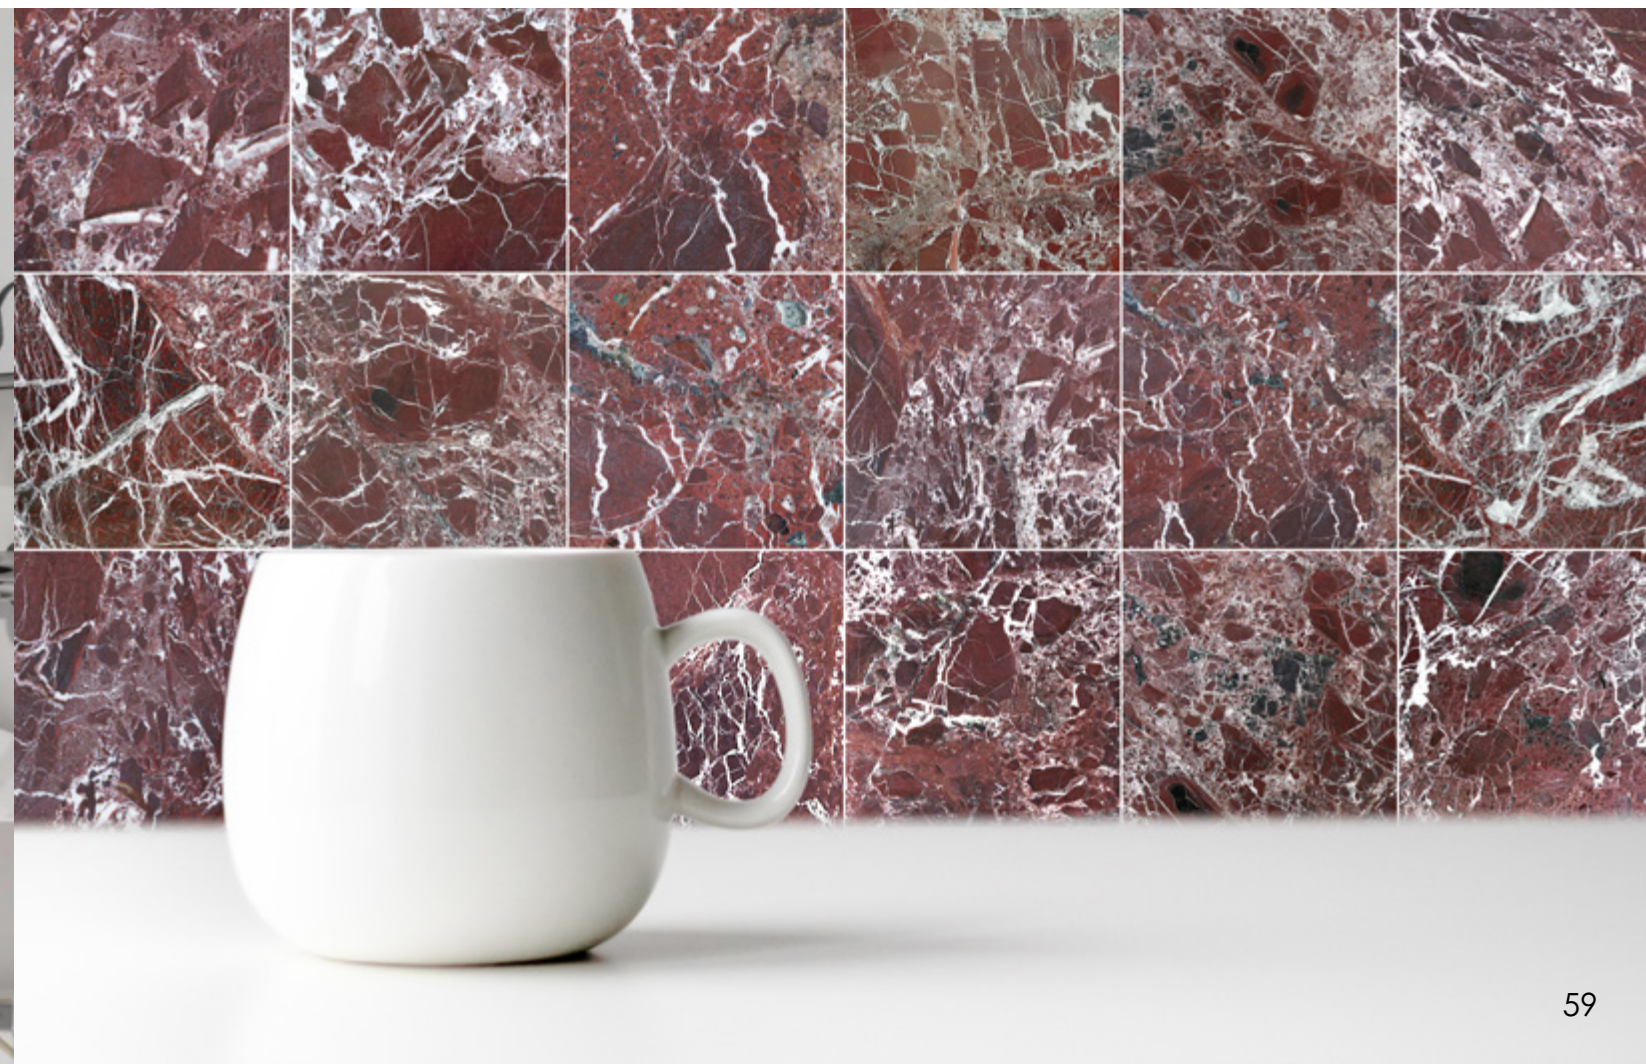

ROSSO LEVANTO MARBLE

Turkey
Shown in Rosso Levanto 12X12 Polished

FINISHES
Polished (P)

12" X 12"	TILES	P
2CM	SLABS	P

Rosso Levanto is an Italian marble characterized by a deep red and burgundy background with white veining. It's considered an ancient material well exposed by the Romans in the construction of columns, floors and walls.