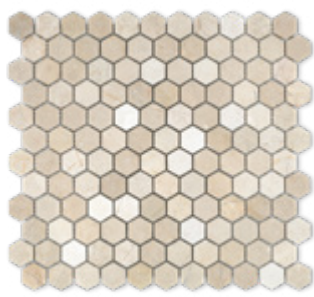

CREMA MARFIL MOSAICS & TRIMS

1" Hexagon
Honed/ Polished