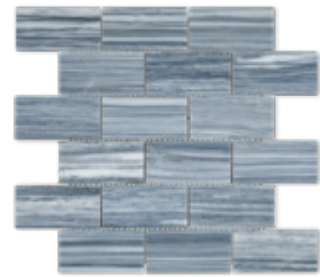

2" X 4" Brick
Polished