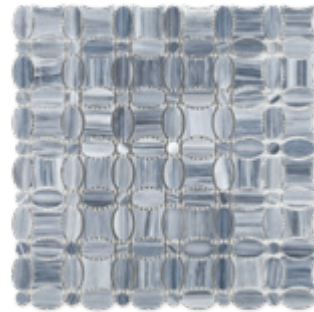

BARDIGLIO VEINCUT TILES

3" X 6"	P
6" X 12"	P
12" X 24"	P

SLABS

2CM	P
-----	---

BARDIGLIO VEINCUT MOSAICS & TRIMS

1" Hexagon
Polished

2" Hexagon
Polished

3" Hexagon
Polished

Bubble
Polished

1" X 2" Brick
Polished

2" X 4" Brick
Polished

1" Fan
Polished

Flower
Polished

5/8" X 5/8" Square
Polished

1" X 1" Square
Polished

2" X 2" Square
Polished

3" Arabesque
Polished

1" X 2" Herringbone
Polished

1" X 3" Herringbone
Polished

Grand Chair Rail (F5)
Polished

Standard Liner
Polished

Negro Marquina marble is a stone characterized by a Black background crossed by thin White veins with occasional white spots & fossils. This marble provides an immediate impact and is often paired with contrasting white marbles such as Carrara White for classic chequerboard installations.