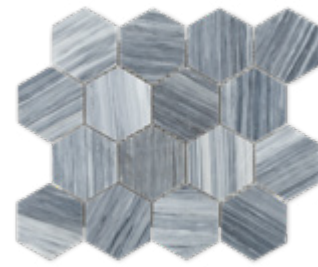

2CM	P
-----	---

Bardiglio Imperiale is recognized for its Bluish Grey shading with white or dark veining that randomly streaks across the surface. This famous Italian marble comes from a single quarry, located in the Massa area in Tuscany. Bardiglio Imperiale is used for floors, walls, cladding, countertops, often combined with other lighter marbles such as Carrara, Statuario and Calacatta.

BARDIGLIO IMPERIALE MARBLE

Italy

Shown in Bardiglio Imperiale 12X24 Honed

FINISHES

Honed (H), Polished (P), Tumbled (T)

BARDIGLIO IMPERIALE TILES

2" X 8"	T
4" X 12"	H/ P
6" X 12"	H/ P
12" X 12"	H/ P/ T
12" X 24"	H/ P
18" X 18"	H/ P/ T

BARDIGLIO VEINCUT TILES

3" X 6"	P
6" X 12"	P
12" X 24"	P

SLABS

2CM	P
-----	---

BARDIGLIO VEINCUT MOSAICS & TRIMS

1" Hexagon
Polished

2" Hexagon
Polished

3" Hexagon
Polished