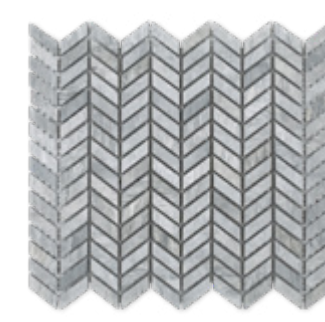

HAISA BLUE MARBLE

China
Shown in Haisa Blue 12X24 Honed

FINISHES
Honed (H)

TILES

3" X 6"	H
12" X 24"	H

Haisa Blue marble is recognized by its soft Blue-Grey color, and consistent horizontal marking. It has similar characteristics to Limestone as the material is mostly available in a honed finish. Our Haisa Blue collection offers a fresh interpretation of marble, in a contemporary recreation of a material of endless beauty and elegance.