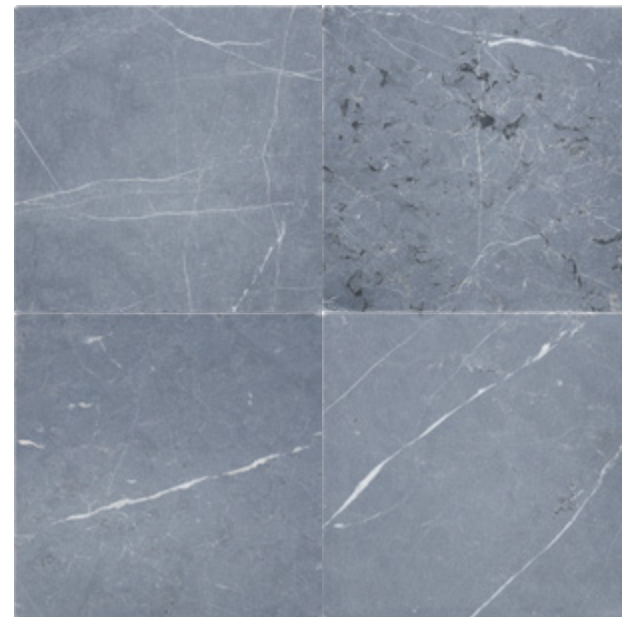

Negro Marquina | MARNEGMAR1212T