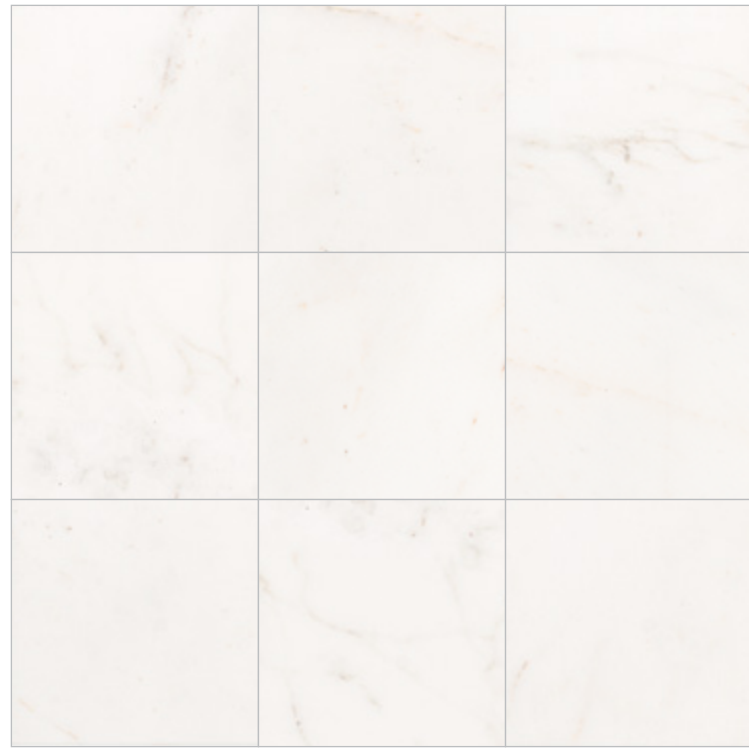

AFYON SUGAR MARBLE

Turkey
Shown in Afyon Sugar 12X12 Polished

FINISHES
Polished (P)

TILES

12" X 12"

P

18" X 18"

P

FRENCH VANILLA MARBLE

Greece
Shown in French Vanilla 12X12 Polished

FINISHES
Polished (P)

TILES

12" X 12"

P

Afyon Sugar is a white marble with scattered markings of amber throughout. It's characterized by medium-grained calcite crystals, a golden yellow colored semitranslucent marble with fine veins.

French Vanilla marble is quarried in Greece. It's also known as Ivory Beige marble. It has a smooth and delicate texture, warm and soft tones. It's characterized by a creamy beige color with white veining.