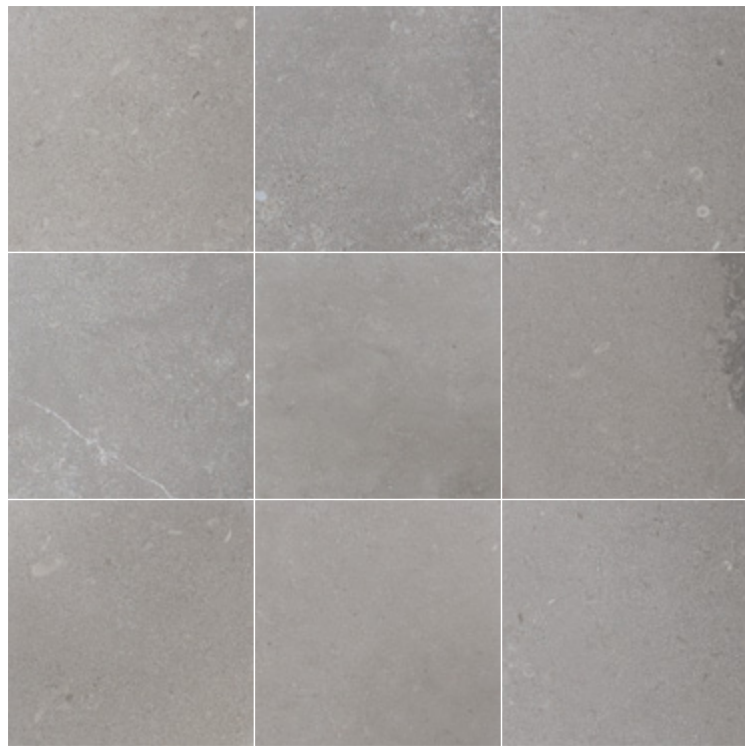

SPANISH GREY MARBLE

China
Shown in Spanish Grey 3X6 Honed

FINISHES
Honed (H), Polished (P)

TILES

3" X 6"	P
12" X 12"	H

Spanish Grey Marble, also known as Cinderella Grey, is characterized by its ash gray color with low variation, random fossils and displaying a subtle speckle.