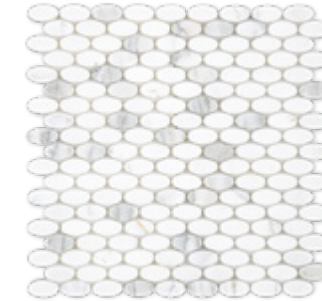

5/8" X 1" Oval
Polished