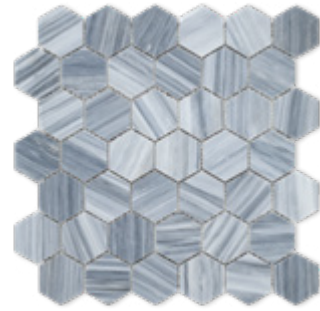

2CM	P
-----	---

Bardiglio Imperiale is recognized for its Bluish Grey shading with white or dark veining that randomly streaks across the surface. This famous Italian marble comes from a single quarry, located in the Massa area in Tuscany. Bardiglio Imperiale is used for floors, walls, cladding, countertops, often combined with other lighter marbles such as Carrara, Statuario and Calacatta.

BARDIGLIO IMPERIALE MARBLE

Italy

Shown in Bardiglio Imperiale 12X24 Honed

FINISHES

Honed (H), Polished (P), Tumbled (T)

BARDIGLIO IMPERIALE TILES

2" X 8"	T
4" X 12"	H/ P
6" X 12"	H/ P
12" X 12"	H/ P/ T
12" X 24"	H/ P
18" X 18"	H/ P/ T

BARDIGLIO VEINCUT TILES

3" X 6"	P
6" X 12"	P
12" X 24"	P

SLABS

2CM	P
-----	---

BARDIGLIO VEINCUT MOSAICS & TRIMS

1" Hexagon
Polished

2" Hexagon
Polished

3" Hexagon
Polished