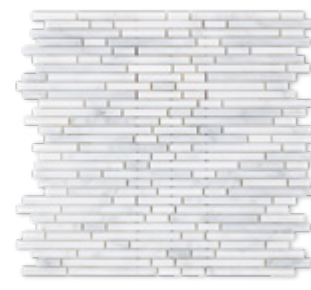

3" X 6" Beveled	H/ P
6" Hexagon	H/ P

SLABS

2CM	H/ P
-----	------

ORIENTAL WHITE MOSAICS & TRIMS

1" Hexagon
Honed/ Polished

2" Hexagon
Honed/ Polished

3" Hexagon
Honed/ Polished

3/4" Penny Round
Honed/ Polished