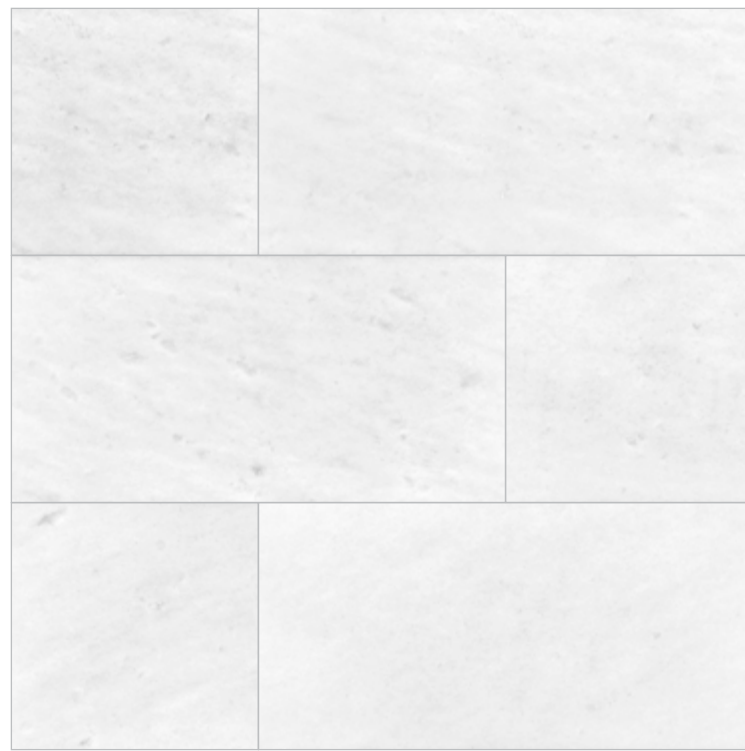

POLAR WHITE MARBLE

Vietnam
Shown in Polar White 4X12 Honed

FINISHES
Honed (H), Polished (P)

TILES	
4" X 12"	H/ P
6" X 12"	H/ P
12" X 12"	H/ P
12" X 24"	H/ P
18" X 18"	H/ P
18" X 36"	P
24" X 24"	P
SLABS	
2CM	H/ P

Polar White marble combines a cool white base with a striking crystalline appearance. Quarried from marble mines in Vietnam, this marble is considered the whitest in the world.

This gorgeous stone is available in tile, mosaic, and trims in both Honed and Polished.

Polar White marble is inspiring the most elegant designs because of its cost-efficient price and long-lasting durability.