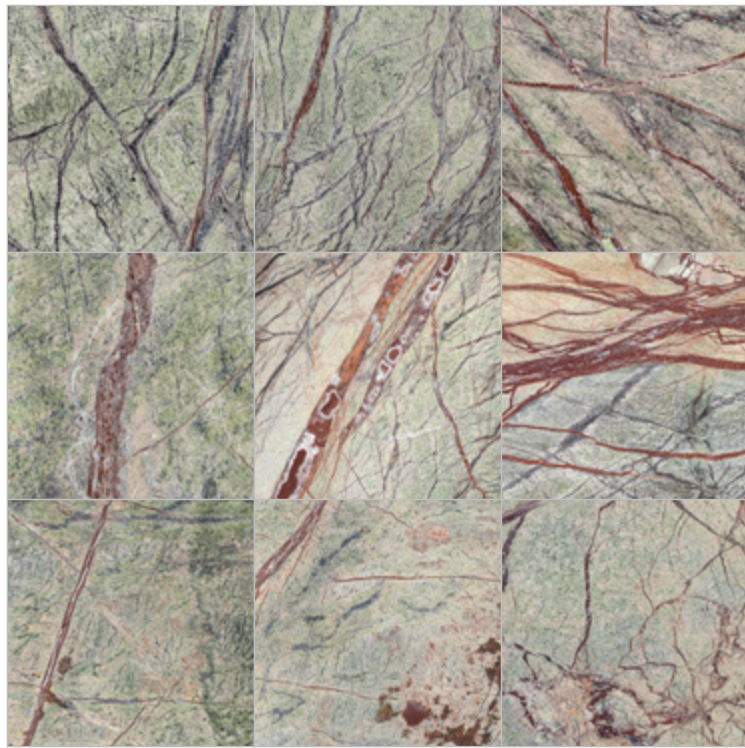

EMPRESS GREEN MARBLE

India
Shown in Empress Green 12X12 Polished

FINISHES
Polished (P)

TILES	
12" X 12"	P
12" X 24"	P
SLABS	
2CM	P

Empress Green is an Indian marble characterized by a deep hunter green color background with lighter shades of green and off-white veining throughout. An ideal material for commercial and residential projects.