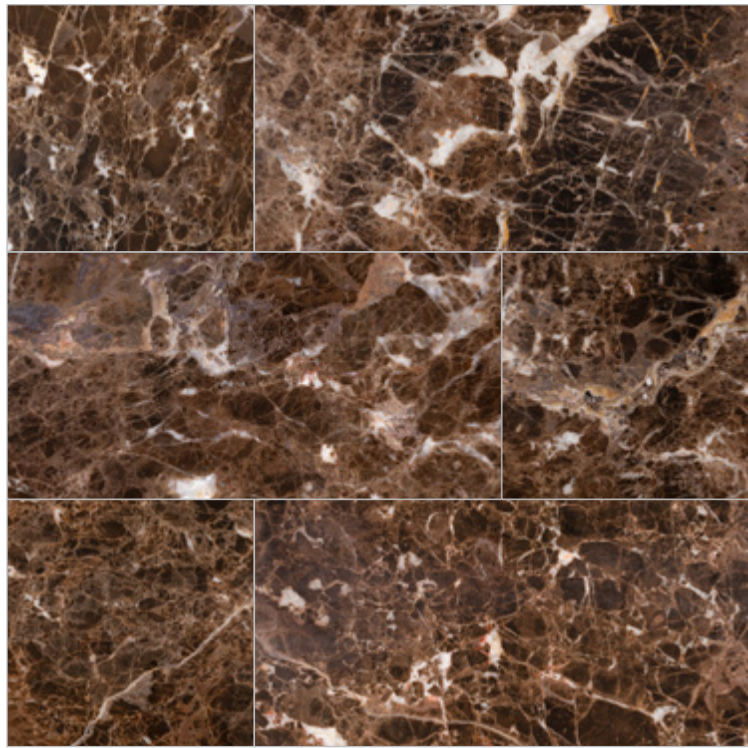

Standard Liner
Honed/ Polished

Mini Liner
Honed/ Polished

4" X 12" Baseboard
Polished

Emperador Dark marble is characterized by its beautiful brown to rich chocolate brown, punctuated with white and toffee veins and marking. The interaction of light and dark tones adds a dynamic and luxurious feel to the stone. This marble is quarried from Spain. It's used on floors and walls, exterior and interior, residential and commercial projects. This marble looks best in a polished finish.