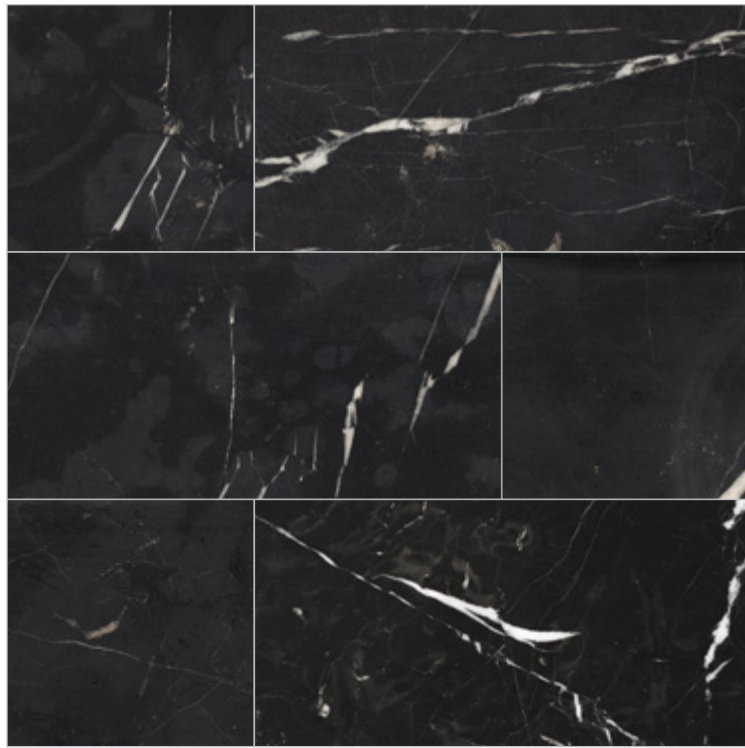

3" Arabesque
Polished

1" X 2" Herringbone
Polished

1" X 3" Herringbone
Polished

Grand Chair Rail (F5)
Polished

Standard Liner
Polished

Negro Marquina marble is a stone characterized by a Black background crossed by thin White veins with occasional white spots & fossils. This marble provides an immediate impact and is often paired with contrasting white marbles such as Carrara White for classic chequerboard installations.