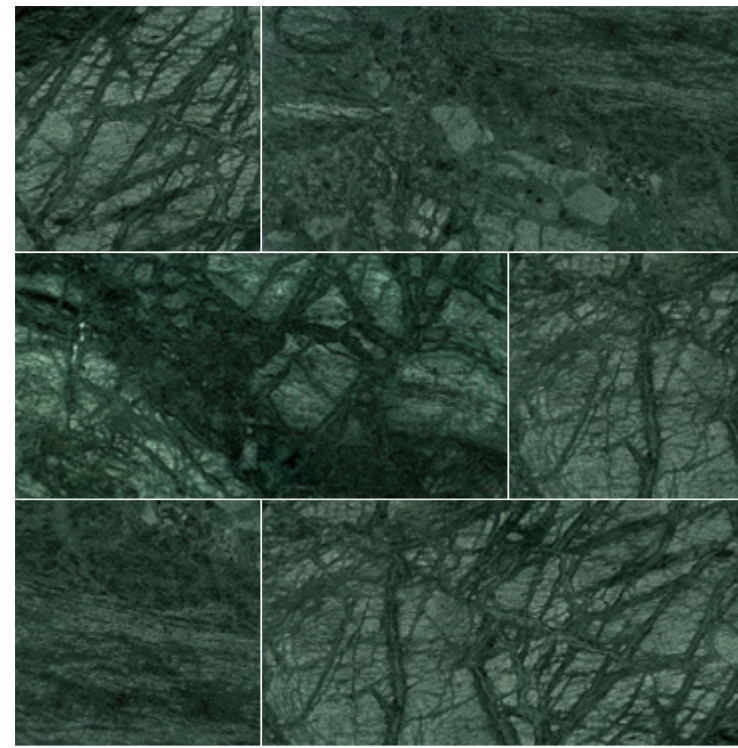

MING GREEN MARBLE

China
Shown in Ming Green 12X12 Polished

FINISHES
Polished (P) , Tumbled (T)

TILES	
12" X 12"	P
	Special Order
12" X 12"	T

Ming Green is a gorgeous marble characterized by its pale-green natural color background with translucent hints of mint, sea green, and emerald crystalline marking. Quarried in Asia, this marble is a popular choice to be incorporated into contemporary and traditional design.