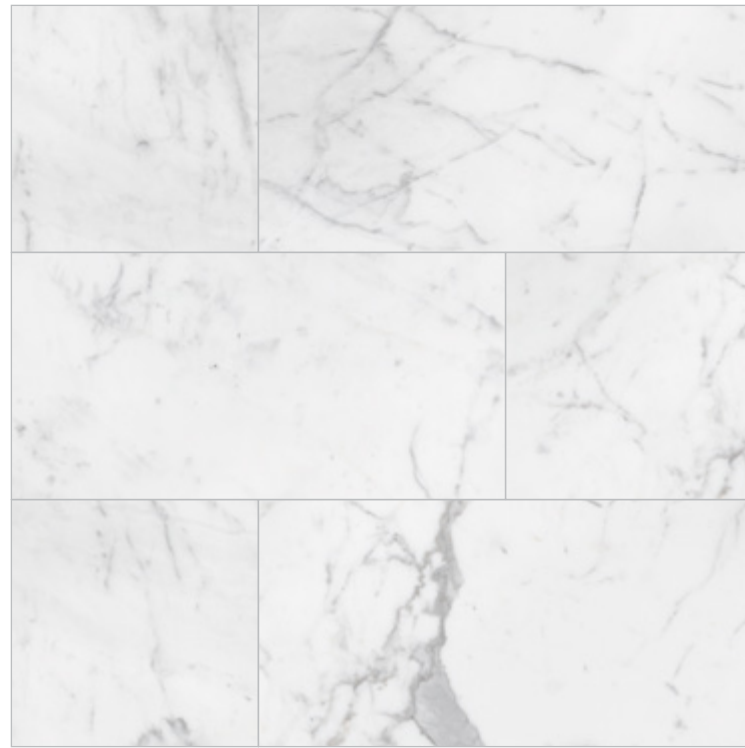

STATUARY WHITE MARBLE

Italy
Shown in Statuary White 12X24 Polished

FINISHES
Honed (H), Polished (P)

TILES		
12" X 24"		H/ P

SLABS		
2CM		H/ P

Statuary White is an elegant Italian marble recognized by its grey veining and snow-white background. It's considered a luxurious material, a perfect choice for floors and walls, powder rooms, bathrooms and kitchens.