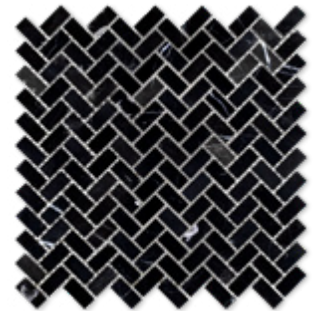

5/8" X 1-1/4" Herringbone
Honed/ Polished