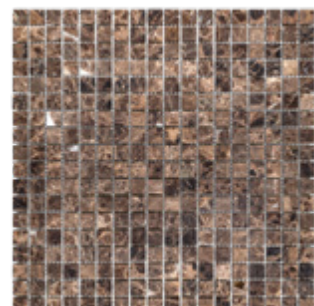

5/8" X 5/8" Square
Polished/ Tumbled