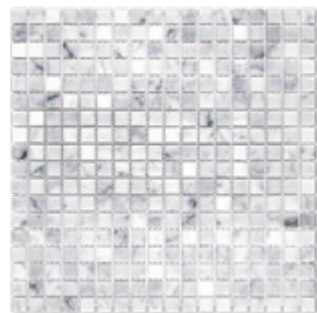

3" Fan
Honed/ Polished

1" X 2" Herringbone
Honed/ Polished

1" X 3" Herringbone
Honed/ Polished

1" X 4" Herringbone
Honed/ Polished

1" X 4" Chevron
Honed/ Polished

4" X 36" Double Threshold
Polished

6" X 36" Double Threshold
Polished

3/8" X 3/8" Square
Honed/ Polished

5/8" X 5/8" Square
Honed/ Polished

1" X 1" Square
Honed/ Polished

2" X 2" Square
Honed/ Polished

Grand Chair Rail (F5)
Honed/ Polished

Standard Liner
Honed/ Polished

Mini Liner
Honed/ Polished