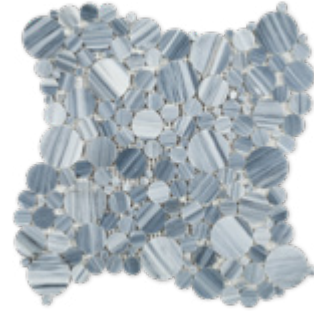

2CM	P
-----	---

Bardiglio Imperiale is recognized for its Bluish Grey shading with white or dark veining that randomly streaks across the surface. This famous Italian marble comes from a single quarry, located in the Massa area in Tuscany. Bardiglio Imperiale is used for floors, walls, cladding, countertops, often combined with other lighter marbles such as Carrara, Statuario and Calacatta.

BARDIGLIO IMPERIALE MARBLE

Italy

Shown in Bardiglio Imperiale 12X24 Honed

FINISHES

Honed (H), Polished (P), Tumbled (T)

BARDIGLIO IMPERIALE TILES

2" X 8"	T
4" X 12"	H/ P
6" X 12"	H/ P
12" X 12"	H/ P/ T
12" X 24"	H/ P
18" X 18"	H/ P/ T

BARDIGLIO VEINCUT TILES

3" X 6"	P
6" X 12"	P
12" X 24"	P

SLABS

2CM	P
-----	---

BARDIGLIO VEINCUT MOSAICS & TRIMS

1" Hexagon
Polished

2" Hexagon
Polished

3" Hexagon
Polished