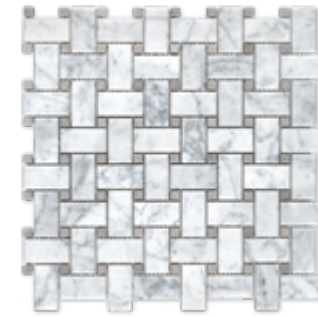

Basketweave with Grey Dot
Honed/ Polished