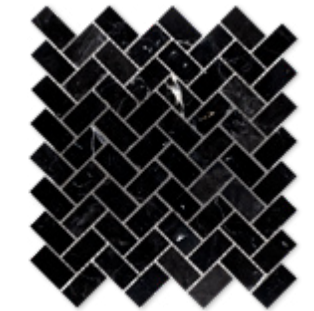

1" X 2" Brick
Honed/ Polished

2" X 4" Brick
Honed/ Polished

Basketweave with White Dot
Honed/ Polished

5/8" X 1-1/4" Herringbone
Honed/ Polished

1" X 2" Herringbone
Honed/ Polished

1" X 3" Herringbone
Honed/ Polished

Standard Liner
Honed/ Polished

Mini Liner
Honed/ Polished

4" X 12" Baseboard
Polished

Emperador Dark marble is characterized by its beautiful brown to rich chocolate brown, punctuated with white and toffee veins and marking. The interaction of light and dark tones adds a dynamic and luxurious feel to the stone. This marble is quarried from Spain. It's used on floors and walls, exterior and interior, residential and commercial projects. This marble looks best in a polished finish.