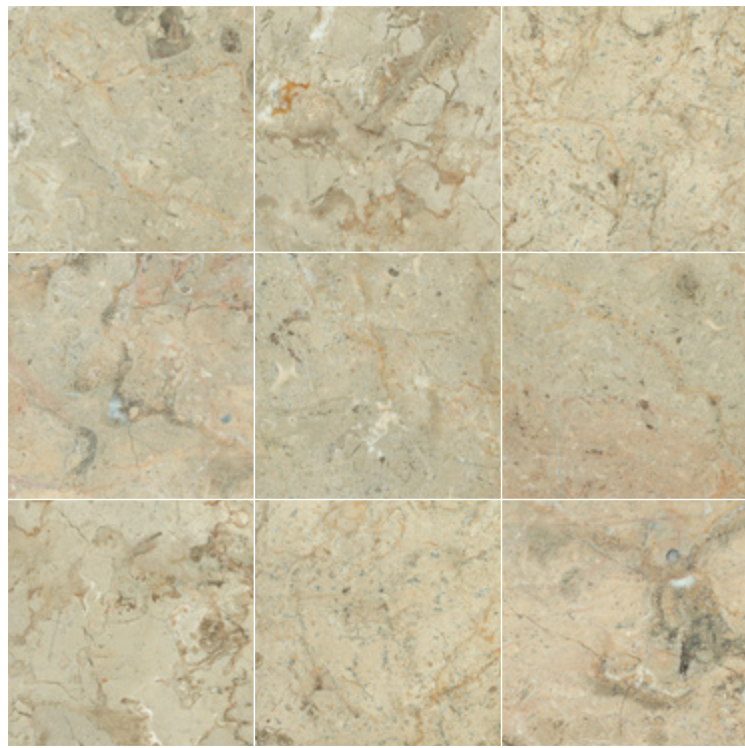

SAHARA GOLD MARBLE

Pakistan
Shown in Sahara Gold 12X12 Honed

FINISHES
Honed (H)

TILES

12" X 12"

H

Sahara Gold marble is quarried in Pakistan; it's characterized by a golden beige background accentuated with fiery red and white and gray veins.