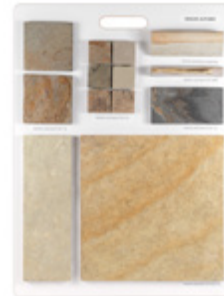

LBHB14
HAISA BLUE
MARBLE

LBNM42
NEGRO MARQUINA
NATURAL STONE

LBRA45
RAVELLO
NATURAL STONE

LBTR16
TRIMS
MARBLE

LBTR17
TRIMS
MARBLE - GRANITE

LBTR18
TRIMS
TRAVERTINE - SLATE

LBOR19
OCEAN REEF SHELLSTONE
LIMESTONE

LBLI21
NATURAL STONE
LIMESTONE

LBET15
EIGHTEEN X 36
NATURAL STONE

LBIP20
IVORY PREMIUM
TRAVERTINE

LBTR43
TRAVERTINE
NATURAL STONE

LBIA25
INDIAN AUTUMN
SLATE

LBGG26
CALIFORNIA GOLD
SLATE

LBIM27
INDIAN MULTI COLOR
SLATE

LBIB28
INDIAN BLACK
SLATE

LBRR29
BRAZILIAN
SLATE

LBOG30
OSTRICH GREY
QUARTZITE

LBAB36
ABSOLUTE BLACK
GRANITE

LBBA44
BASALT BLACK
NATURAL STONE

LBTB37
THIN BRICK EVE_ABS
NATURAL STONE

LBTB38
THIN BRICK SED_LIM
NATURAL STONE