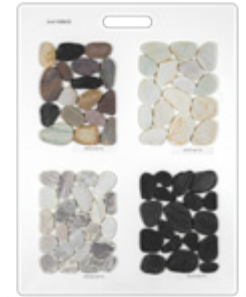

LBIB28
INDIAN BLACK
SLATE

LBRR29
BRAZILIAN
SLATE

LBOG30
OSTRICH GREY
QUARTZITE

LBAB36
ABSOLUTE BLACK
GRANITE

LBBA44
BASALT BLACK
NATURAL STONE

LBTB37
THIN BRICK EVE_ABS
NATURAL STONE

LBTB38
THIN BRICK SED_LIM
NATURAL STONE

LB4XF8
4XFREE
NATURAL STONE

LBPA40
PAVERS WHI QZT_OLY BLK
NATURAL STONE

LBPA41
PAVERS LYMRA_SIL TRA
NATURAL STONE

LBCW23
COPING - WALL CAPS
NATURAL STONE

LBFP24
FLAT PEBBLES
NATURAL STONE

LBLP31
LEDGER PANELS HAI_ABS
NATURAL STONE