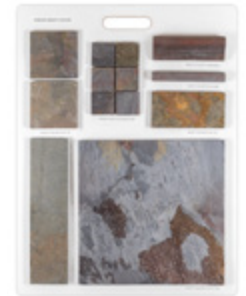

LBHB14
HAISA BLUE
MARBLE

LBNM42
NEGRO MARQUINA
NATURAL STONE

LBRA45
RAVELLO
NATURAL STONE

LBTR16
TRIMS
MARBLE

LBTR17
TRIMS
MARBLE - GRANITE

LBTR18
TRIMS
TRAVERTINE - SLATE

LBOR19
OCEAN REEF SHELLSTONE
LIMESTONE

LBLI21
NATURAL STONE
LIMESTONE

LBET15
EIGHTEEN X 36
NATURAL STONE

LBIP20
IVORY PREMIUM
TRAVERTINE

LBTR43
TRAVERTINE
NATURAL STONE

LBIA25
INDIAN AUTUMN
SLATE

LBGG26
CALIFORNIA GOLD
SLATE

LBIM27
INDIAN MULTI COLOR
SLATE

LBIB28
INDIAN BLACK
SLATE

LBRR29
BRAZILIAN
SLATE

LBOG30
OSTRICH GREY
QUARTZITE

LBAB36
ABSOLUTE BLACK
GRANITE

LBBA44
BASALT BLACK
NATURAL STONE

LBTB37
THIN BRICK EVE_ABS
NATURAL STONE

LBTB38
THIN BRICK SED_LIM
NATURAL STONE

LB4XF8
4XFREE
NATURAL STONE

LBPA40
PAVERS WHI QZT_OLY BLK
NATURAL STONE

LBPA41
PAVERS LYMRA_SIL TRA
NATURAL STONE

LBCW23
COPING - WALL CAPS
NATURAL STONE

LBFP24
FLAT PEBBLES
NATURAL STONE

LBLP31
LEDGER PANELS HAI_ABS
NATURAL STONE