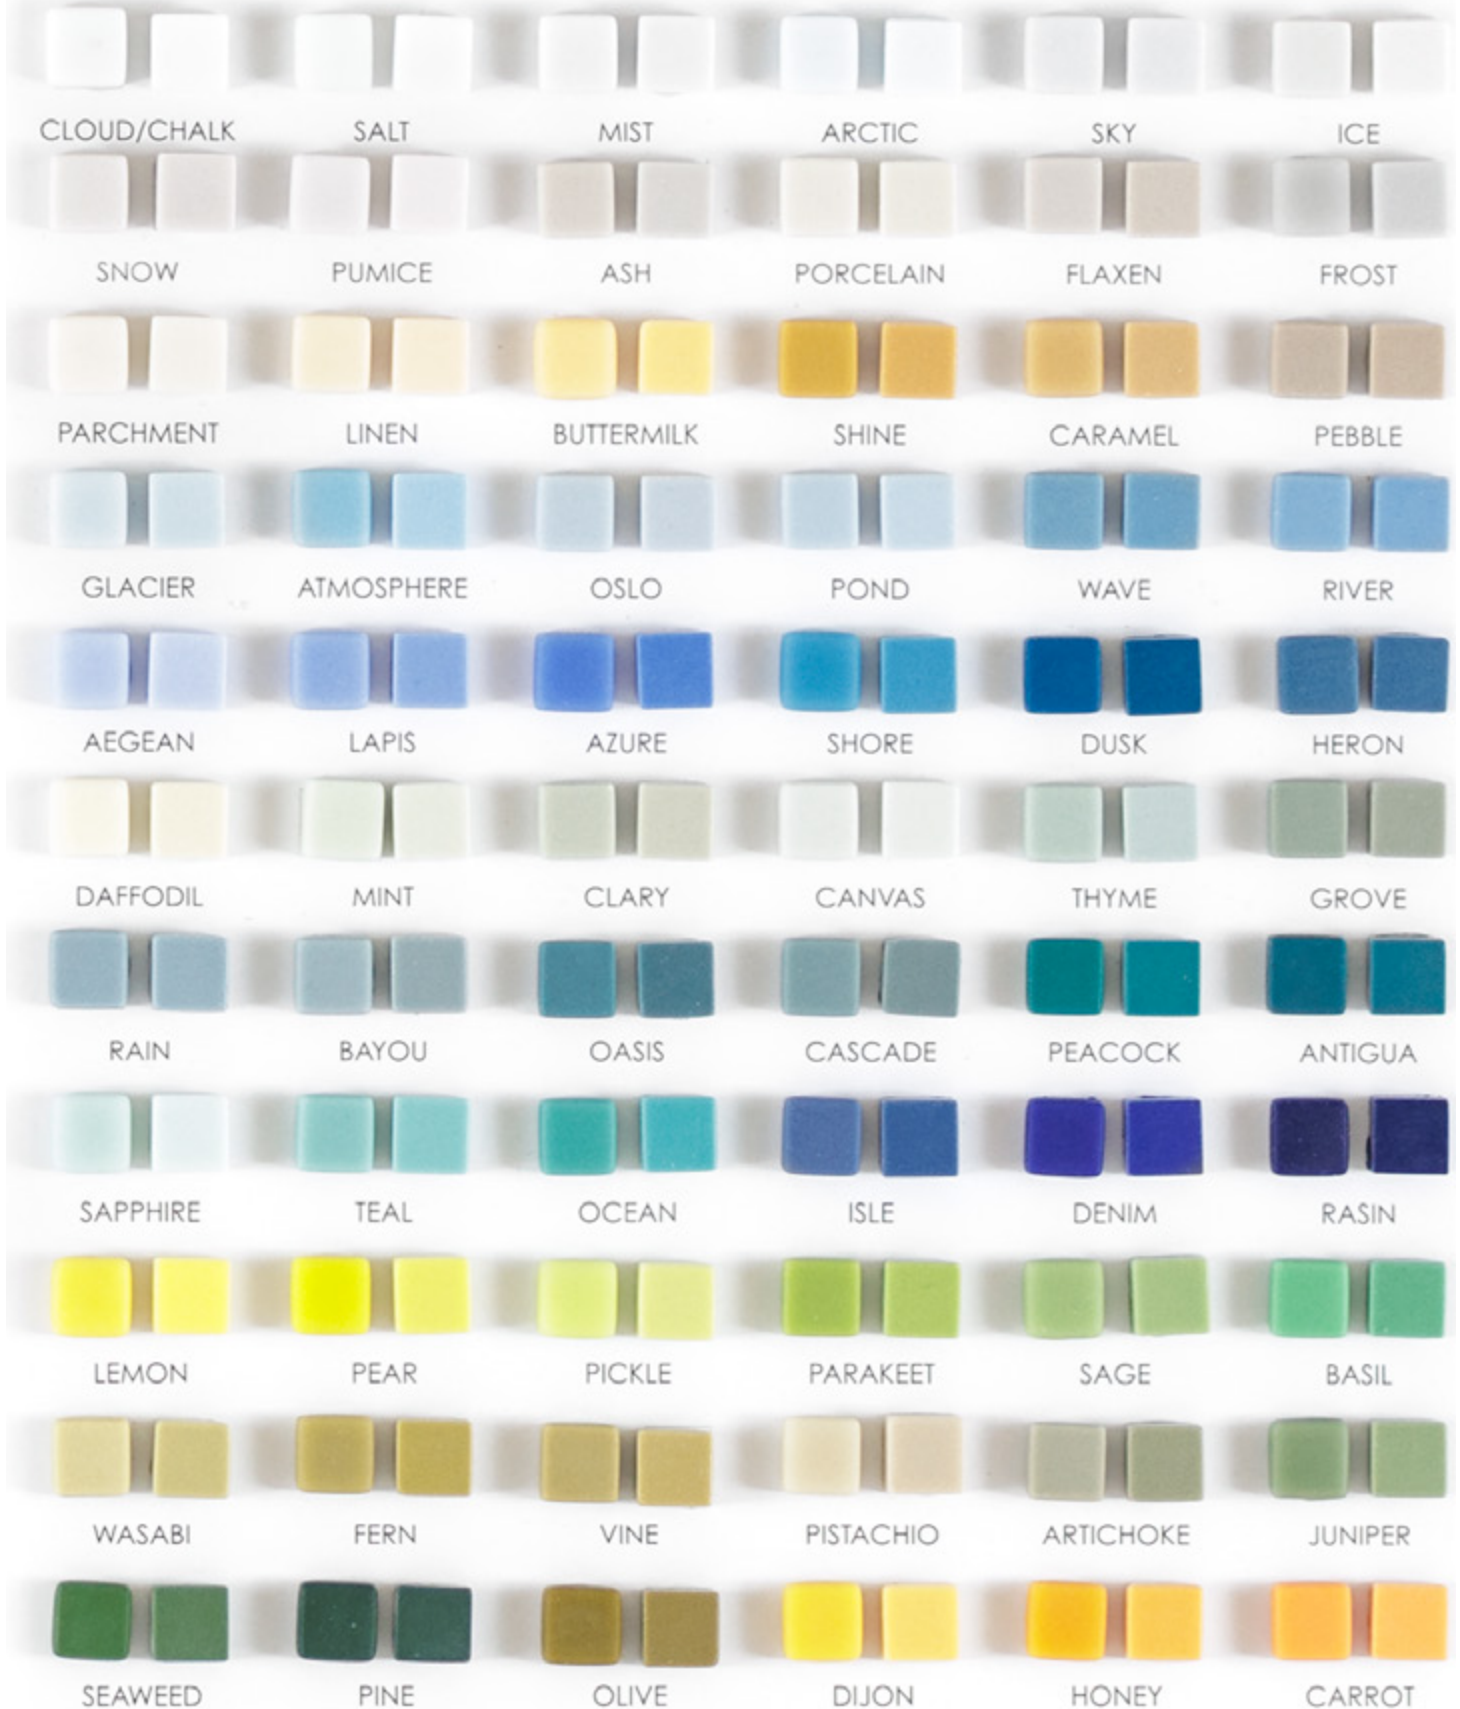

SHAPES & COLORS NEW BINDER

A new Geometro cartel has arrived. This new cartel provides you color samples of all our 129 colors in both rectified cast and non-rectified cast, and samples of our most popular shapes.

SHAPES & COLORS NEW BINDER

Discover the new AVORA Recycled Glass Cartel, a comprehensive presentation of innovation, sustainability, and design versatility.

This updated cartel showcases all 129 of our vibrant colors, available in both rectified and non-rectified cast finishes, along with samples of our most popular shapes.

B1 1-7/8" X 3/4"

R3 5/8" X 1-7/8"

B2 1-7/8" X 1"

R1 7/8" X 1-7/8"

COLOR PALETTE

129 COLOR OPTIONS • MATTE OR POLISHED • RECTIFIED CAST & NON-RECTIFIED CAST RECYCLED GLASS

MATTE

MATTE RECTIFIED