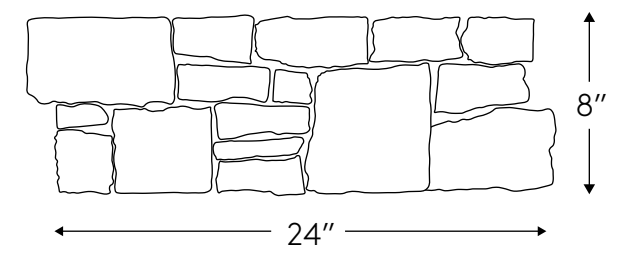

LEDGER PANELS 6X24

LEDGER PANELS 8X24

DOGEAR CORNERS 6X6, 6X18

WAINSCOT 12X2.5

**4XFREE** and **8XFREE** stone length veneers showcase natural texture and varying stone lengths, delivering a distinctive, handcrafted appearance that enhances walls and architectural features both indoors & outdoors.