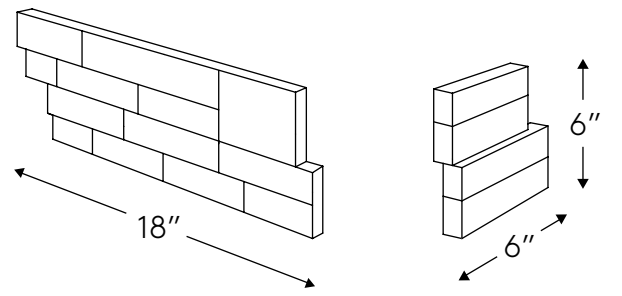

LEDGER PANELS 6X24

LEDGER PANELS 8X24

DOGEAR CORNERS 6X6, 6X18

WAINSCOT 12X2.5

**4XFREE** and **8XFREE** stone length veneers showcase natural texture and varying stone lengths, delivering a distinctive, handcrafted appearance that enhances walls and architectural features both indoors & outdoors.