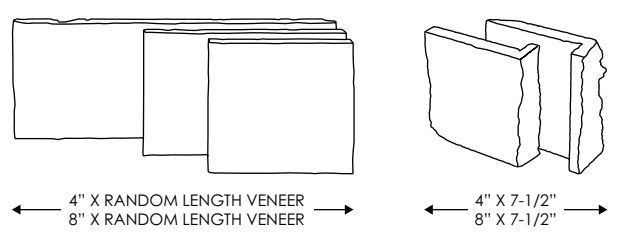

4XFREE and **8XFREE** stone length veneers showcase natural texture and varying stone lengths, delivering a distinctive, handcrafted appearance that enhances walls and architectural features both indoors & outdoors.

4XFREE / 8XFREE VENEER & CORNERS