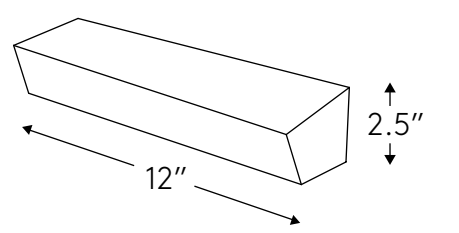

LEDGER PANELS 6X24

LEDGER PANELS 8X24

DOGEAR CORNERS 6X6, 6X18

WAINSCOT 12X2.5

**4XFREE** and **8XFREE** stone length veneers showcase natural texture and varying stone lengths, delivering a distinctive, handcrafted appearance that enhances walls and architectural features both indoors & outdoors.