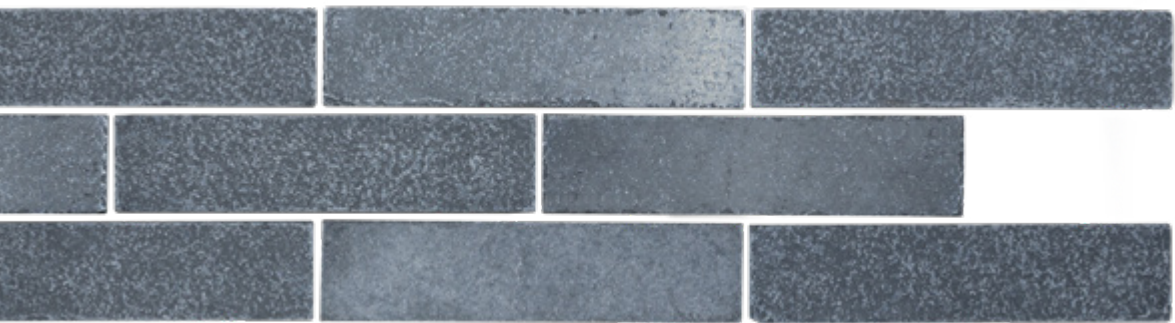

www.nsrstone.com

Everest Blend Sandstone Bush-Hammered/Tumbled

SKYLINE BLEND SANDSTONE BUSH-HAMMERED/TUMBLED

PUREBECK GREY BLEND LIMESTONE BUSH-HAMMERED/DISTRESSED

LIME BLACK LIMESTONE TUMBLED