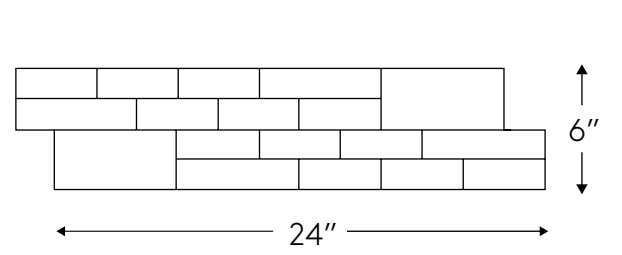

LEDGER PANELS 6X24

LEDGER PANELS 8X24

DOGEAR CORNERS 6X6, 6X18

WAINSCOT 12X2.5

**4XFREE** and **8XFREE** stone length veneers showcase natural texture and varying stone lengths, delivering a distinctive, handcrafted appearance that enhances walls and architectural features both indoors & outdoors.