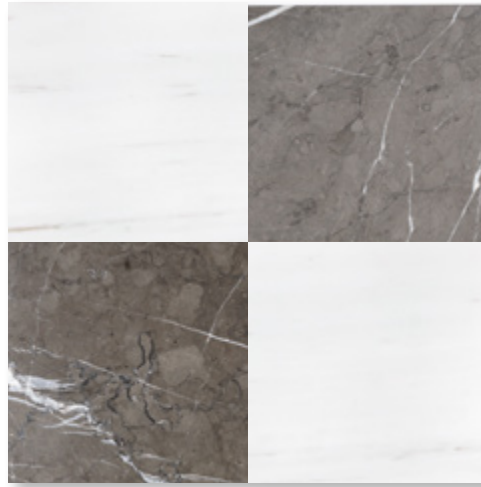

12X12
BOTTICINO TURKISH POLISHED & EMPRESS GREEN POLISHED

12X12
ROJO ALICANTE POLISHED & CREMA MARFIL SELECT POLISHED

12X12
POLAR WHITE POLISHED & ROSSO LEVANTO POLISHED

CHECKERBOARD

Blending Timeless Charm with Contemporary Refinement

18X18
CALACATTA GOLD HONED & PORTO BEIGE HONED

18X18
BIANCO DOLOMITE HONED & GRAPHITE HONED

18X18
WHITE CARRARA HONED & BARDIGLIO IMPERIAL HONED

18X18
GRAPHITE HONED & THASSOS WHITE HONED

18X18
CALACATTA GOLD HONED & LAGOS BLUE HONED