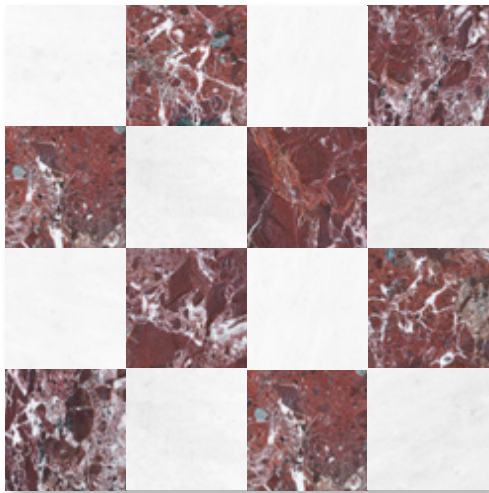

12X12
POLAR WHITE POLISHED & ROSSO LEVANTO POLISHED