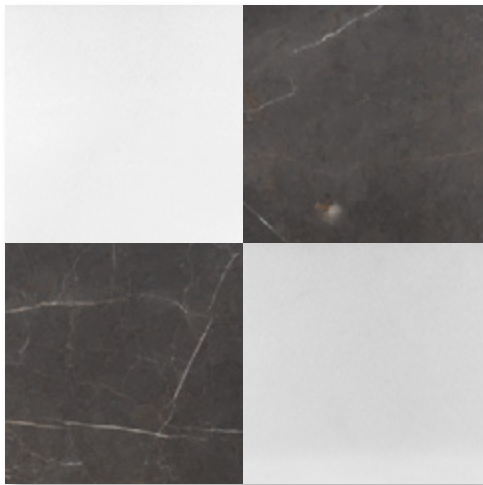

ABSOLUTE BLACK GRANITE
Polished
12x12, 18x18, 24x24
Micro Beveled

CHECKERBOARD

Classic Elegance Redefined

12X12
CALACATTA GOLD HONED & PORTO BEIGE HONED

12X12
ORIENTAL WHITE HONED & SPANISH GREY HONED

12X12
THASSOS WHITE HONED & LAGOS BLUE HONED

12X12
BOTTICINO TURKISH POLISHED & EMPRESS GREEN POLISHED

12X12
ROJO ALICANTE POLISHED & CREMA MARFIL SELECT POLISHED

12X12
POLAR WHITE POLISHED & ROSSO LEVANTO POLISHED

CHECKERBOARD

Blending Timeless Charm with Contemporary Refinement

18X18
CALACATTA GOLD HONED & PORTO BEIGE HONED

18X18
BIANCO DOLOMITE HONED & GRAPHITE HONED

18X18
WHITE CARRARA HONED & BARDIGLIO IMPERIAL HONED

18X18
GRAPHITE HONED & THASSOS WHITE HONED

18X18
CALACATTA GOLD HONED & LAGOS BLUE HONED