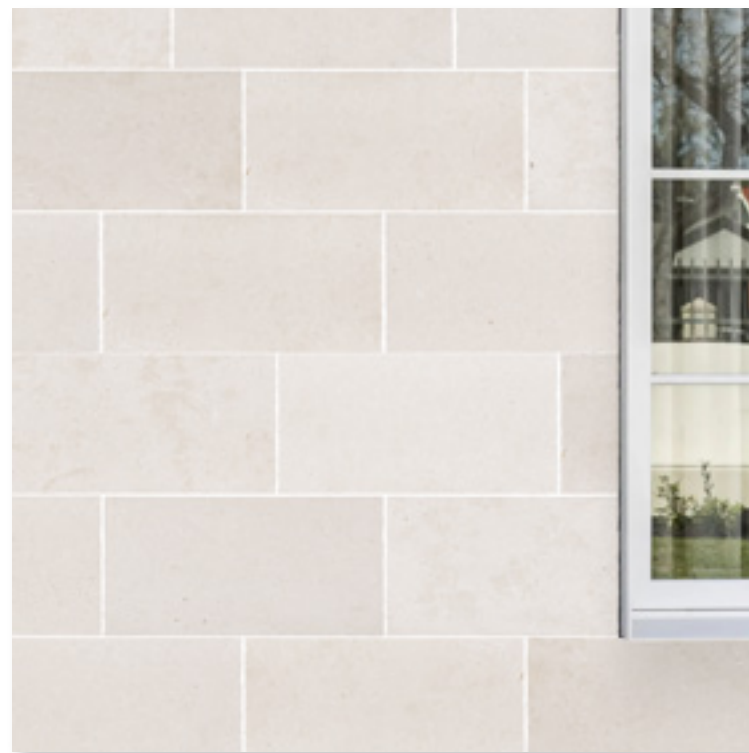

ANTIGO COLLECTION LINDOSO BLEND LIMESTONE

Lindoso is a Portuguese limestone defined by its lighter, more uniform coloration and soft warm tone. With minimal texture and a smoother surface, it presents a clean, calm aesthetic that emphasizes balance and visual continuity while retaining the natural character of limestone.

Portugal

FINISHES
Distressed (D)

TILES

8" x 16" x 5/8"	D
16" x 24" x 5/8"	D
Versailles Pattern Set x 5/8	D
(2) 8X8, (1) 8X16, (2) 16X16, (1) 16X24	

Antigo Lindoso 8"x16" Distressed