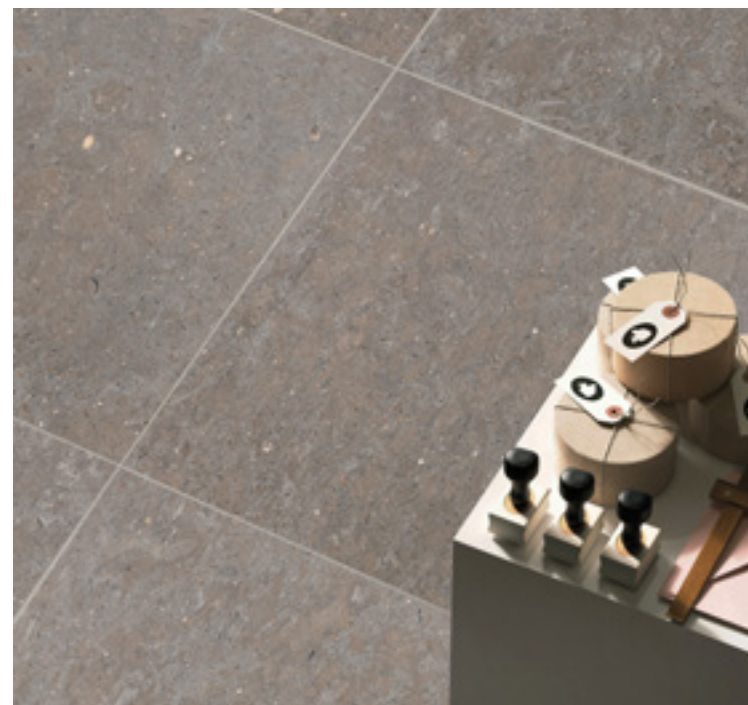

SLABS

2 CM	H
------	---

Lagos Blue 18"x18" Honed

Lagos Blue & Porto Beige 12"x12" Tumbled

JURA BEIGE LIMESTONE

Jura Beige limestone, sourced from Germany, features a warm palette of beige and cream shades. Its texture ranges from fine to medium-grained and features fossil imprints in darker shades. Renowned for its exceptional quality and enduring elegance, Jura Beige Limestone is an ideal option for various applications.