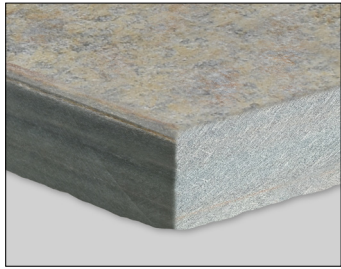

MODERN EDGE ON ONE SIDE

HONED FINISH FRONT SIDE

GAUGED FINISH TOP

<b>ITEM NAME</b>	SUNWOOD QUARTZITE MODERN COPING	<b>PART NUMBER</b>	QRTSUNWOO1224-3MEPC
<b>COUNTRY</b>	INDIA	<b>FORMAT/ TYPE</b>	COPING
<b>CATEGORY</b>	QUARTZITE	<b>UOM</b>	PC
<b>FINISH</b>	GAUGED	<b>THICKNESS</b>	3CM
<b>DIMENSIONS</b>	12 X 24	<b>WEIGHT</b>	46 LBS
<b>PROFILE</b>	MODERN EDGE	<b>COLOR</b>	GOLD, GREEN, PINK, TAN, GREY

**APPLICATIONS**

MASONRY WALLS, COLUMNS, LANDSCAPE, STEPS & POOLS

MODERN EDGE ON ONE SIDE

HONED FINISH FRONT SIDE

GAUGED FINISH TOP

<b>ITEM NAME</b>	SUNWOOD QUARTZITE MODERN COPING	<b>PART NUMBER</b>	QRTSUNWOO1624-3MEPC
<b>COUNTRY</b>	INDIA	<b>FORMAT/ TYPE</b>	COPING
<b>CATEGORY</b>	QUARTZITE	<b>UOM</b>	PC
<b>FINISH</b>	GAUGED	<b>THICKNESS</b>	3CM
<b>DIMENSIONS</b>	16 X 24	<b>WEIGHT</b>	62 LBS
<b>PROFILE</b>	MODERN EDGE	<b>COLOR</b>	GOLD, GREEN, PINK, TAN, GREY