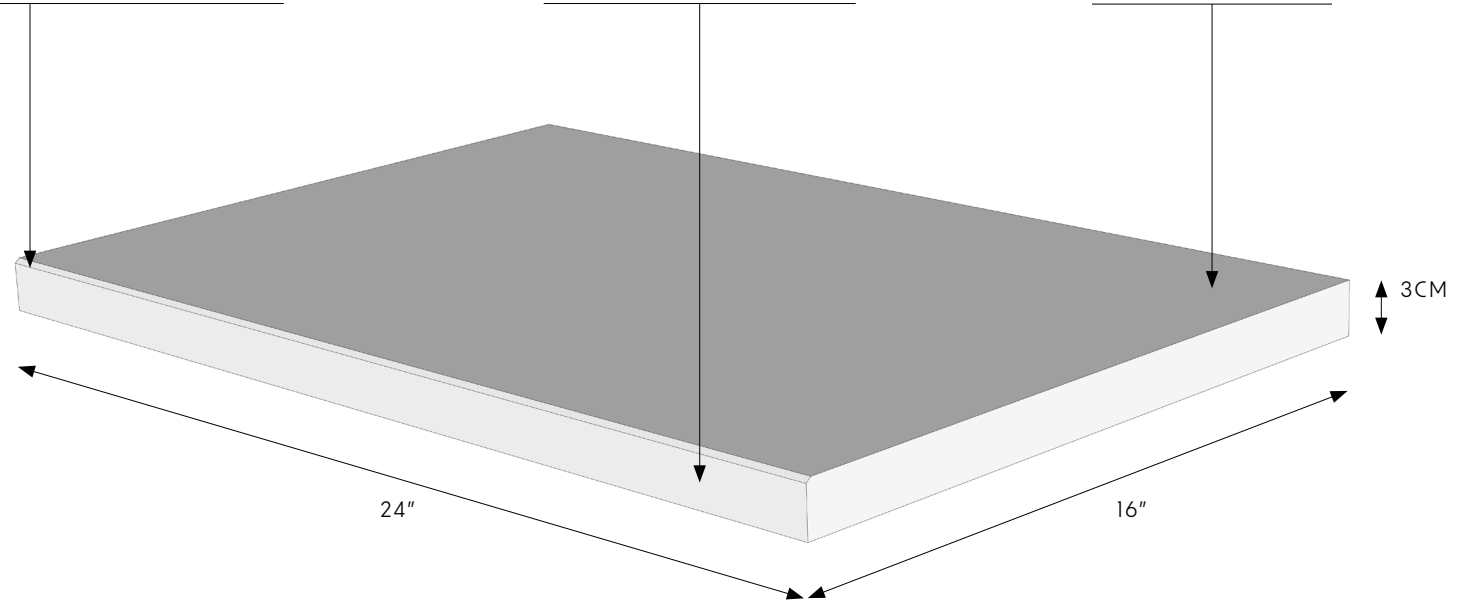

MODERN EDGE ON ONE SIDE

HONED FINISH FRONT SIDE

GAUGED FINISH TOP

<b>ITEM NAME</b>	SUNWOOD QUARTZITE MODERN COPING	<b>PART NUMBER</b>	QRTSUNWOO1224-3MEPC
<b>COUNTRY</b>	INDIA	<b>FORMAT/ TYPE</b>	COPING
<b>CATEGORY</b>	QUARTZITE	<b>UOM</b>	PC
<b>FINISH</b>	GAUGED	<b>THICKNESS</b>	3CM
<b>DIMENSIONS</b>	12 X 24	<b>WEIGHT</b>	46 LBS
<b>PROFILE</b>	MODERN EDGE	<b>COLOR</b>	GOLD, GREEN, PINK, TAN, GREY

**APPLICATIONS**

MASONRY WALLS, COLUMNS, LANDSCAPE, STEPS & POOLS

MODERN EDGE ON ONE SIDE

HONED FINISH FRONT SIDE

GAUGED FINISH TOP

<b>ITEM NAME</b>	SUNWOOD QUARTZITE MODERN COPING	<b>PART NUMBER</b>	QRTSUNWOO1624-3MEPC
<b>COUNTRY</b>	INDIA	<b>FORMAT/ TYPE</b>	COPING
<b>CATEGORY</b>	QUARTZITE	<b>UOM</b>	PC
<b>FINISH</b>	GAUGED	<b>THICKNESS</b>	3CM
<b>DIMENSIONS</b>	16 X 24	<b>WEIGHT</b>	62 LBS
<b>PROFILE</b>	MODERN EDGE	<b>COLOR</b>	GOLD, GREEN, PINK, TAN, GREY