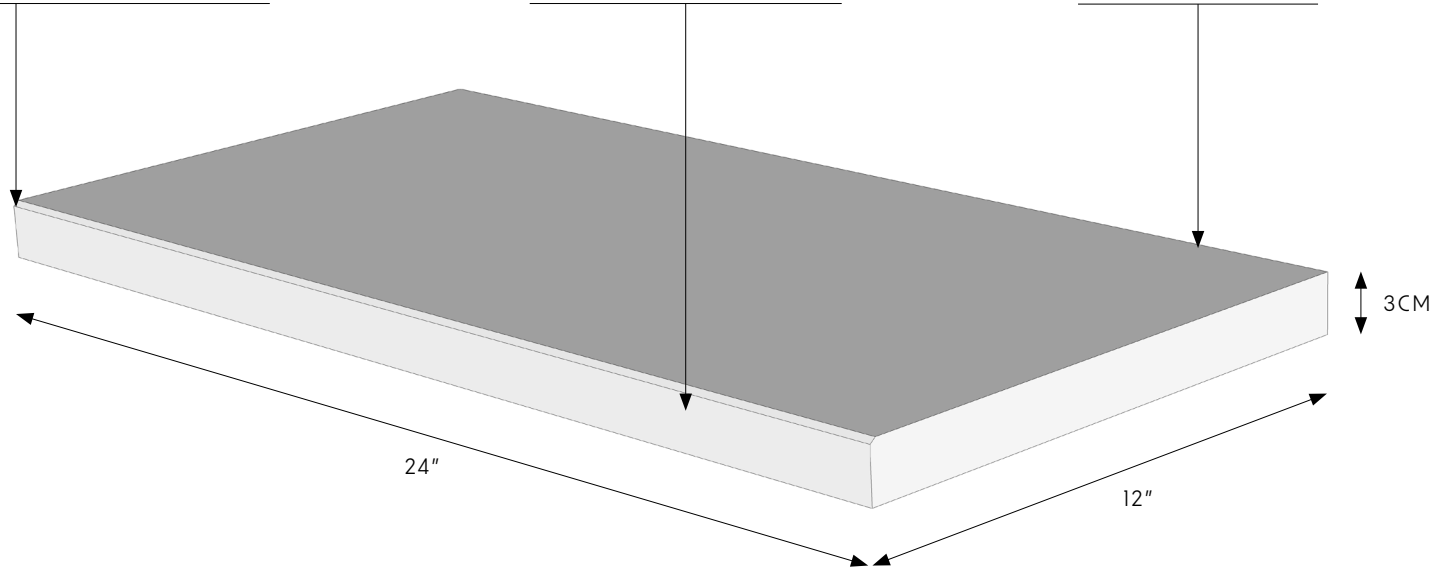

MODERN EDGE ON ONE SIDE

HONED FINISH FRONT SIDE

GAUGED FINISH TOP

<b>ITEM NAME</b>	SUNWOOD QUARTZITE MODERN COPING	<b>PART NUMBER</b>	QRTSUNWOO1224-3MEPC
<b>COUNTRY</b>	INDIA	<b>FORMAT/ TYPE</b>	COPING
<b>CATEGORY</b>	QUARTZITE	<b>UOM</b>	PC
<b>FINISH</b>	GAUGED	<b>THICKNESS</b>	3CM
<b>DIMENSIONS</b>	12 X 24	<b>WEIGHT</b>	46 LBS
<b>PROFILE</b>	MODERN EDGE	<b>COLOR</b>	GOLD, GREEN, PINK, TAN, GREY

**APPLICATIONS**

MASONRY WALLS, COLUMNS, LANDSCAPE, STEPS & POOLS

MODERN EDGE ON ONE SIDE

HONED FINISH FRONT SIDE

GAUGED FINISH TOP

<b>ITEM NAME</b>	SUNWOOD QUARTZITE MODERN COPING	<b>PART NUMBER</b>	QRTSUNWOO1624-3MEPC
<b>COUNTRY</b>	INDIA	<b>FORMAT/ TYPE</b>	COPING
<b>CATEGORY</b>	QUARTZITE	<b>UOM</b>	PC
<b>FINISH</b>	GAUGED	<b>THICKNESS</b>	3CM
<b>DIMENSIONS</b>	16 X 24	<b>WEIGHT</b>	62 LBS
<b>PROFILE</b>	MODERN EDGE	<b>COLOR</b>	GOLD, GREEN, PINK, TAN, GREY