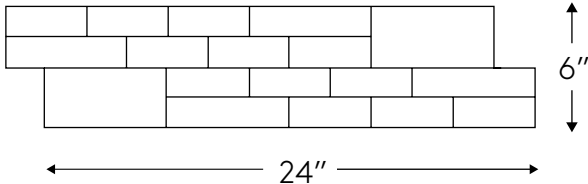

Applications & Specifications

Sealing is recommended to enhance durability and long-term performance, particularly in moisture-prone or high-exposure applications.

LEDGER PANELS are especially valued for ease of installation, dimensional texture, and their ability to create a stacked-stone look with consistent alignment making them a popular choice for both modern and rustic designs.

LEDGER PANELS 6X24

4XFREE and **8XFREE** stone length veneers showcase natural texture and varying stone lengths, delivering a distinctive, handcrafted appearance that enhances walls and architectural features both indoors & outdoors.

THIN BRICK MESHED, at 3/8" thickness, combine authentic brick texture with lightweight versatility. Perfect for walls interior, exterior, or backsplashes, and suitable for light-traffic floors, they provide a distinctive, handcrafted character with easy installation.

Marketing Displays

VISIT NSRSTONE.COM
FOR COMPLETE INFORMATION ON OUR MARKETING DISPLAYS.