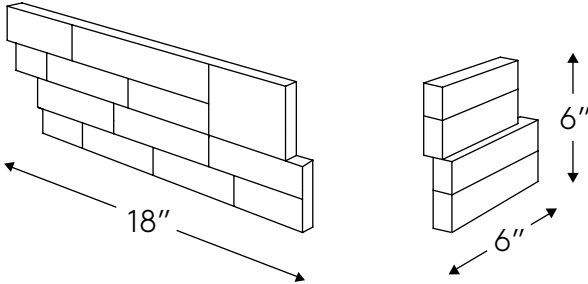

LEDGER PANELS 6X24

LEDGER PANELS 8X24

DOGEAR CORNERS 6X6, 6X18

WAINSCOT 12X2.5

**4XFREE** and **8XFREE** stone length veneers showcase natural texture and varying stone lengths, delivering a distinctive, handcrafted appearance that enhances walls and architectural features both indoors & outdoors.