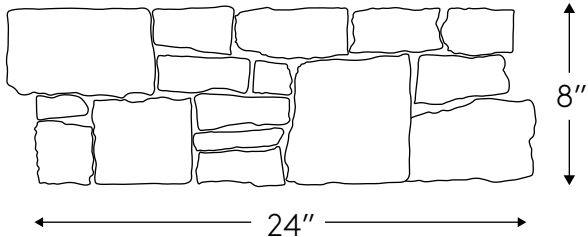

LEDGER PANELS 6X24

LEDGER PANELS 8X24

DOGEAR CORNERS 6X6, 6X18

WAINSCOT 12X2.5

**4XFREE** and **8XFREE** stone length veneers showcase natural texture and varying stone lengths, delivering a distinctive, handcrafted appearance that enhances walls and architectural features both indoors & outdoors.