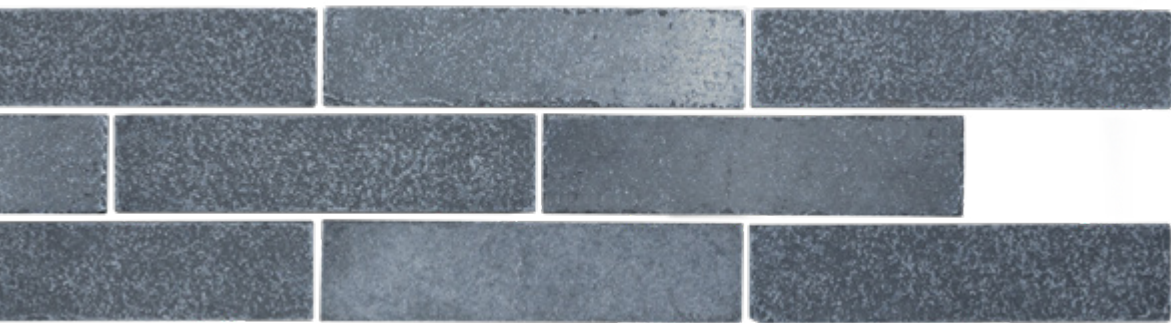

www.nsrstone.com

Everest Blend Sandstone Bush-Hammered/Tumbled

SKYLINE BLEND SANDSTONE BUSH-HAMMERED/TUMBLED

PUREBECK GREY BLEND LIMESTONE BUSH-HAMMERED/DISTRESSED

LIME BLACK LIMESTONE TUMBLED