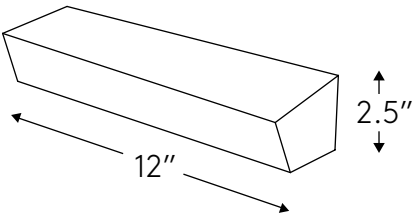

LEDGER PANELS 6X24

LEDGER PANELS 8X24

DOGEAR CORNERS 6X6, 6X18

WAINSCOT 12X2.5

**4XFREE** and **8XFREE** stone length veneers showcase natural texture and varying stone lengths, delivering a distinctive, handcrafted appearance that enhances walls and architectural features both indoors & outdoors.