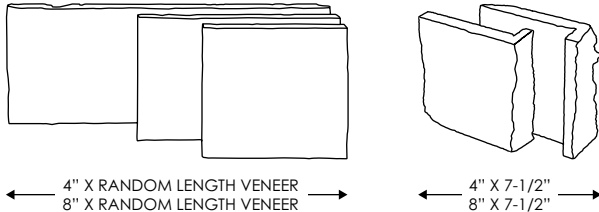

4XFREE and **8XFREE** stone length veneers showcase natural texture and varying stone lengths, delivering a distinctive, handcrafted appearance that enhances walls and architectural features both indoors & outdoors.

4XFREE / 8XFREE VENEER & CORNERS