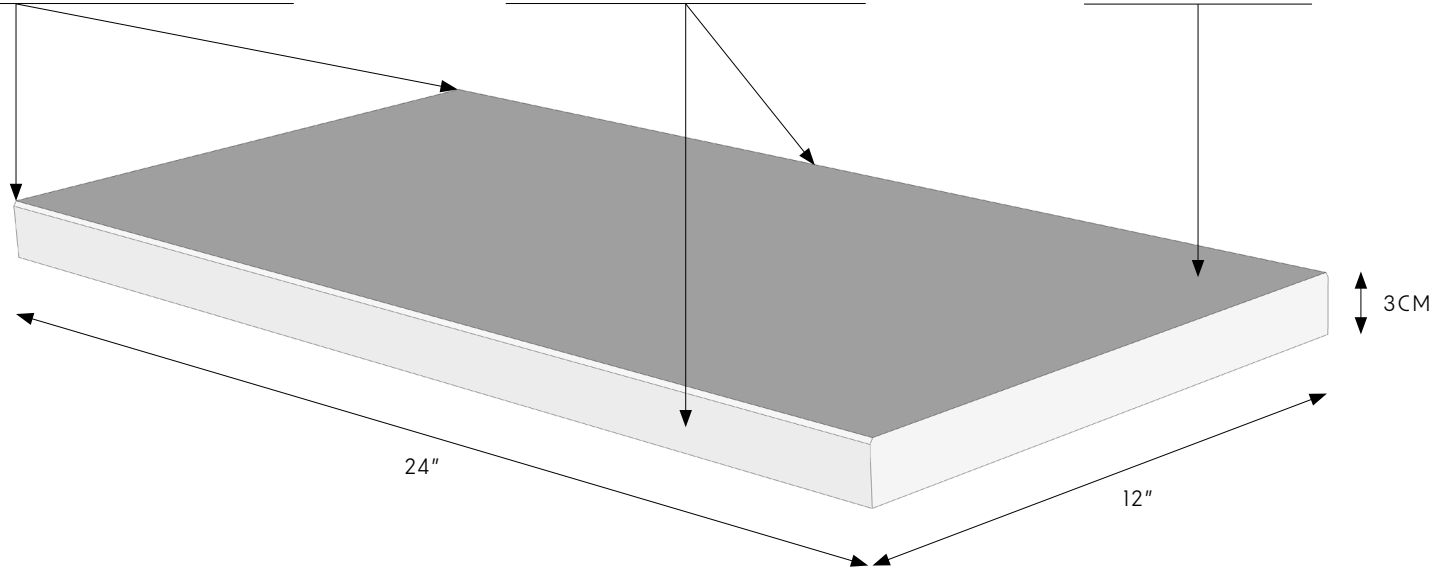

MODERN EDGE ON BOTH SIDES

HONED FINISH ON BOTH SIDES

HONED FINISH TOP

<b>ITEM NAME</b>	SILVER PREMIUM TRAVERTINE MODERN WALL CAP	<b>PART NUMBER</b>	TRVSILVER1224H-3MEWC
<b>COUNTRY</b>	TURKEY	<b>FORMAT/ TYPE</b>	WALL CAP
<b>CATEGORY</b>	TRAVERTINE	<b>UOM</b>	PC
<b>FINISH</b>	HONED	<b>THICKNESS</b>	3CM
<b>DIMENSIONS</b>	12 X 24	<b>WEIGHT</b>	32 LBS
<b>PROFILE</b>	MODERN EDGE	<b>COLOR</b>	LIGHT GREY, DARK GREY, TAN, SILVER

**APPLICATIONS**

MASONRY WALLS, COLUMNS, LANDSCAPE, STEPS & POOLS

MODERN EDGE ON BOTH SIDES

HONED FINISH ON BOTH SIDES

HONED FINISH TOP

<b>ITEM NAME</b>	SILVER PREMIUM TRAVERTINE MODERN WALL CAP	<b>PART NUMBER</b>	TRVSILVER1224H-5MEWC
<b>COUNTRY</b>	TURKEY	<b>FORMAT/ TYPE</b>	WALL CAP
<b>CATEGORY</b>	TRAVERTINE	<b>UOM</b>	PC
<b>FINISH</b>	HONED	<b>THICKNESS</b>	5CM
<b>DIMENSIONS</b>	12 X 24	<b>WEIGHT</b>	50 LBS
<b>PROFILE</b>	MODERN EDGE	<b>COLOR</b>	LIGHT GREY, DARK GREY, TAN, SILVER