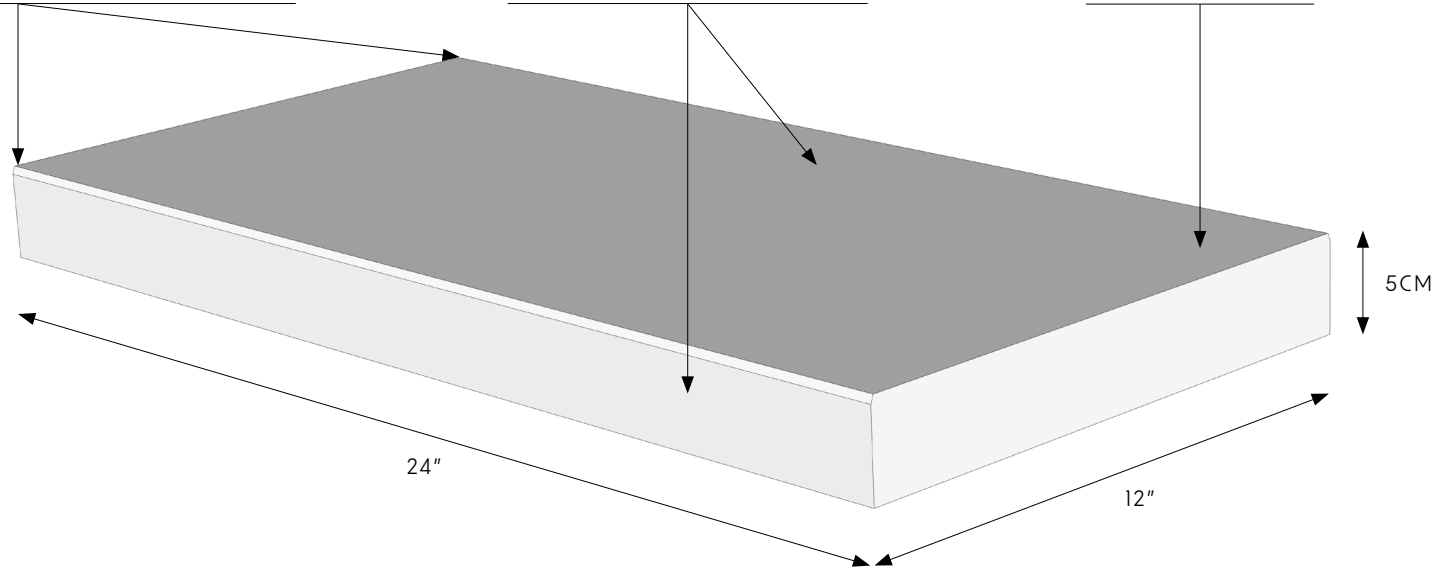

MODERN EDGE ON BOTH SIDES

HONED FINISH ON BOTH SIDES

HONED FINISH TOP

<b>ITEM NAME</b>	SILVER PREMIUM TRAVERTINE MODERN WALL CAP	<b>PART NUMBER</b>	TRVSILVER1224H-3MEWC
<b>COUNTRY</b>	TURKEY	<b>FORMAT/ TYPE</b>	WALL CAP
<b>CATEGORY</b>	TRAVERTINE	<b>UOM</b>	PC
<b>FINISH</b>	HONED	<b>THICKNESS</b>	3CM
<b>DIMENSIONS</b>	12 X 24	<b>WEIGHT</b>	32 LBS
<b>PROFILE</b>	MODERN EDGE	<b>COLOR</b>	LIGHT GREY, DARK GREY, TAN, SILVER

**APPLICATIONS**

MASONRY WALLS, COLUMNS, LANDSCAPE, STEPS & POOLS

MODERN EDGE ON BOTH SIDES

HONED FINISH ON BOTH SIDES

HONED FINISH TOP

<b>ITEM NAME</b>	SILVER PREMIUM TRAVERTINE MODERN WALL CAP	<b>PART NUMBER</b>	TRVSILVER1224H-5MEWC
<b>COUNTRY</b>	TURKEY	<b>FORMAT/ TYPE</b>	WALL CAP
<b>CATEGORY</b>	TRAVERTINE	<b>UOM</b>	PC
<b>FINISH</b>	HONED	<b>THICKNESS</b>	5CM
<b>DIMENSIONS</b>	12 X 24	<b>WEIGHT</b>	50 LBS
<b>PROFILE</b>	MODERN EDGE	<b>COLOR</b>	LIGHT GREY, DARK GREY, TAN, SILVER