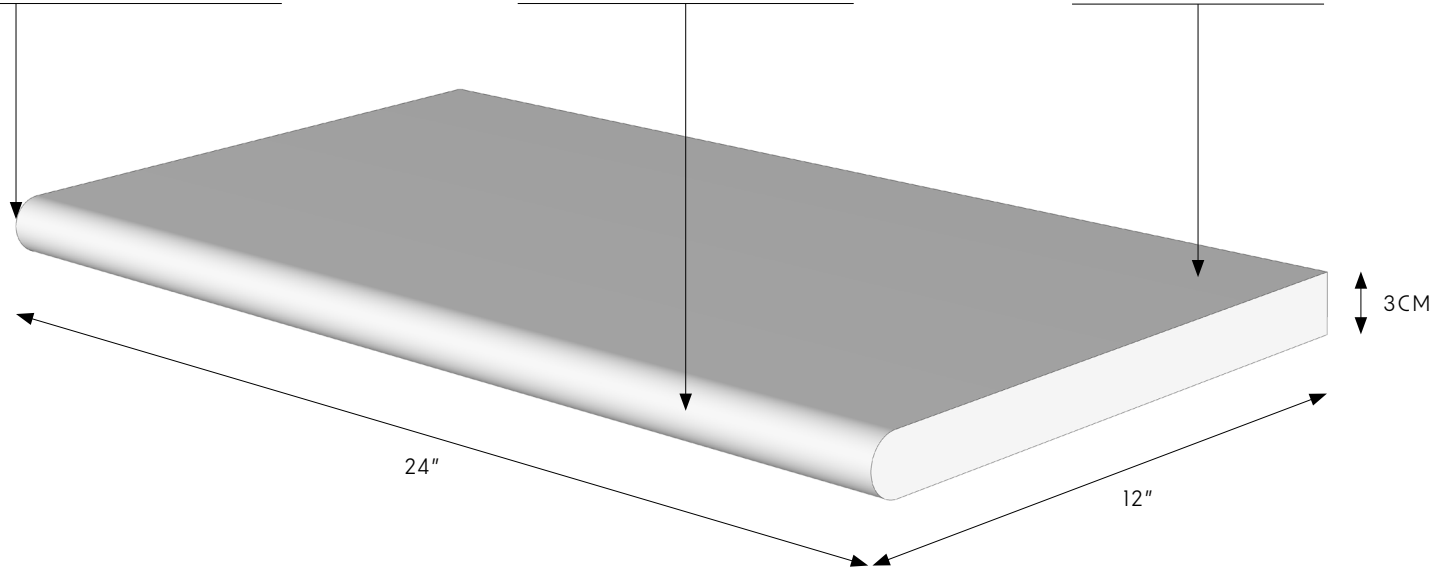

BULLNOSE EDGE ON ONE SIDE

TUMBLLED FINISH FRONT SIDE

TUMBLLED FINISH TOP

ITEM NAME	SILVER PREMIUM TRAVERTINE BULLNOSE COPING	PART NUMBER	TRVSILVER1224T-3BNPC
COUNTRY	TURKEY	FORMAT/ TYPE	COPING
CATEGORY	TRAVERTINE	UOM	PC
FINISH	TUMBLLED	THICKNESS	3CM
DIMENSIONS	12 X 24	WEIGHT	32 LBS
PROFILE	BULLNOSE EDGE	COLOR	LIGHT GREY, DARK GREY, TAN, SILVER

APPLICATIONS

MASONRY WALLS, COLUMNS, LANDSCAPE, STEPS & POOLS

ITEM NAME	SILVER PREMIUM TRAVERTINE BULLNOSE COPING	PART NUMBER	TRVSILVER1224T-5BNPC
COUNTRY	TURKEY	FORMAT/ TYPE	COPING
CATEGORY	TRAVERTINE	UOM	PC
FINISH	TUMBLLED	THICKNESS	5CM
DIMENSIONS	12 X 24	WEIGHT	53 LBS
PROFILE	BULLNOSE EDGE	COLOR	LIGHT GREY, DARK GREY, TAN, SILVER

APPLICATIONS

MASONRY WALLS, COLUMNS, LANDSCAPE, STEPS & POOLS

BULLNOSE EDGE ON ONE SIDE

TUMBLLED FINISH FRONT SIDE

TUMBLLED FINISH TOP

ITEM NAME	SILVER PREMIUM TRAVERTINE BULLNOSE COPING	PART NUMBER	TRVSILVER1624T-3BNPC
COUNTRY	TURKEY	FORMAT/ TYPE	COPING
CATEGORY	TRAVERTINE	UOM	PC
FINISH	TUMBLLED	THICKNESS	3CM
DIMENSIONS	16 X 24	WEIGHT	43 LBS
PROFILE	BULLNOSE EDGE	COLOR	LIGHT GREY, DARK GREY, TAN, SILVER

APPLICATIONS

MASONRY WALLS, COLUMNS, LANDSCAPE, STEPS & POOLS

BULLNOSE EDGE ON ONE SIDE

TUMBLLED FINISH FRONT SIDE

TUMBLLED FINISH TOP

ITEM NAME	SILVER PREMIUM TRAVERTINE BULLNOSE COPING	PART NUMBER	TRVSILVER1624T-5BNPC
COUNTRY	TURKEY	FORMAT/ TYPE	COPING
CATEGORY	TRAVERTINE	UOM	PC
FINISH	TUMBLLED	THICKNESS	5CM
DIMENSIONS	16 X 24	WEIGHT	64 LBS
PROFILE	BULLNOSE EDGE	COLOR	LIGHT GREY, DARK GREY, TAN, SILVER