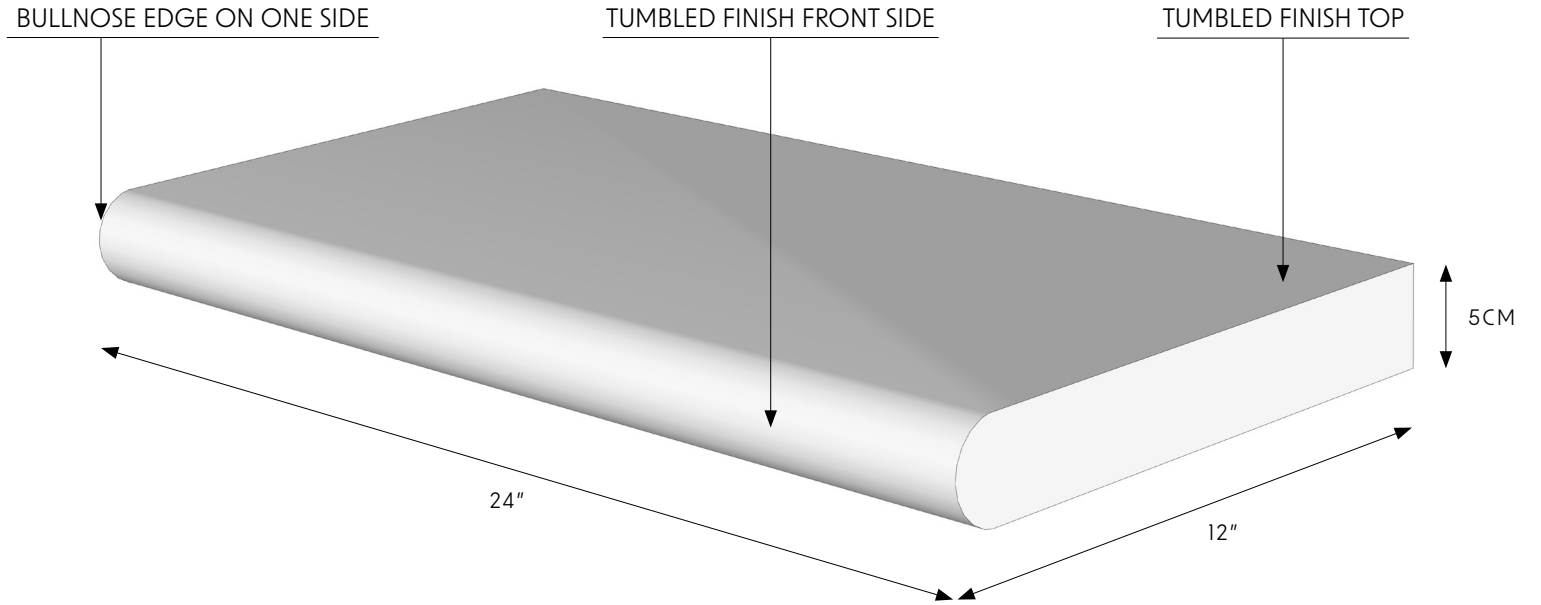

BULLNOSE EDGE ON ONE SIDE

TUMBLLED FINISH FRONT SIDE

TUMBLLED FINISH TOP

ITEM NAME	SILVER PREMIUM TRAVERTINE BULLNOSE COPING	PART NUMBER	TRVSILVER1224T-3BNPC
COUNTRY	TURKEY	FORMAT/ TYPE	COPING
CATEGORY	TRAVERTINE	UOM	PC
FINISH	TUMBLLED	THICKNESS	3CM
DIMENSIONS	12 X 24	WEIGHT	32 LBS
PROFILE	BULLNOSE EDGE	COLOR	LIGHT GREY, DARK GREY, TAN, SILVER

APPLICATIONS

MASONRY WALLS, COLUMNS, LANDSCAPE, STEPS & POOLS

ITEM NAME	SILVER PREMIUM TRAVERTINE BULLNOSE COPING	PART NUMBER	TRVSILVER1224T-5BNPC
COUNTRY	TURKEY	FORMAT/ TYPE	COPING
CATEGORY	TRAVERTINE	UOM	PC
FINISH	TUMBLLED	THICKNESS	5CM
DIMENSIONS	12 X 24	WEIGHT	53 LBS
PROFILE	BULLNOSE EDGE	COLOR	LIGHT GREY, DARK GREY, TAN, SILVER

APPLICATIONS

MASONRY WALLS, COLUMNS, LANDSCAPE, STEPS & POOLS

BULLNOSE EDGE ON ONE SIDE

TUMBLLED FINISH FRONT SIDE

TUMBLLED FINISH TOP

ITEM NAME	SILVER PREMIUM TRAVERTINE BULLNOSE COPING	PART NUMBER	TRVSILVER1624T-3BNPC
COUNTRY	TURKEY	FORMAT/ TYPE	COPING
CATEGORY	TRAVERTINE	UOM	PC
FINISH	TUMBLLED	THICKNESS	3CM
DIMENSIONS	16 X 24	WEIGHT	43 LBS
PROFILE	BULLNOSE EDGE	COLOR	LIGHT GREY, DARK GREY, TAN, SILVER

APPLICATIONS

MASONRY WALLS, COLUMNS, LANDSCAPE, STEPS & POOLS

BULLNOSE EDGE ON ONE SIDE

TUMBLLED FINISH FRONT SIDE

TUMBLLED FINISH TOP

ITEM NAME	SILVER PREMIUM TRAVERTINE BULLNOSE COPING	PART NUMBER	TRVSILVER1624T-5BNPC
COUNTRY	TURKEY	FORMAT/ TYPE	COPING
CATEGORY	TRAVERTINE	UOM	PC
FINISH	TUMBLLED	THICKNESS	5CM
DIMENSIONS	16 X 24	WEIGHT	64 LBS
PROFILE	BULLNOSE EDGE	COLOR	LIGHT GREY, DARK GREY, TAN, SILVER