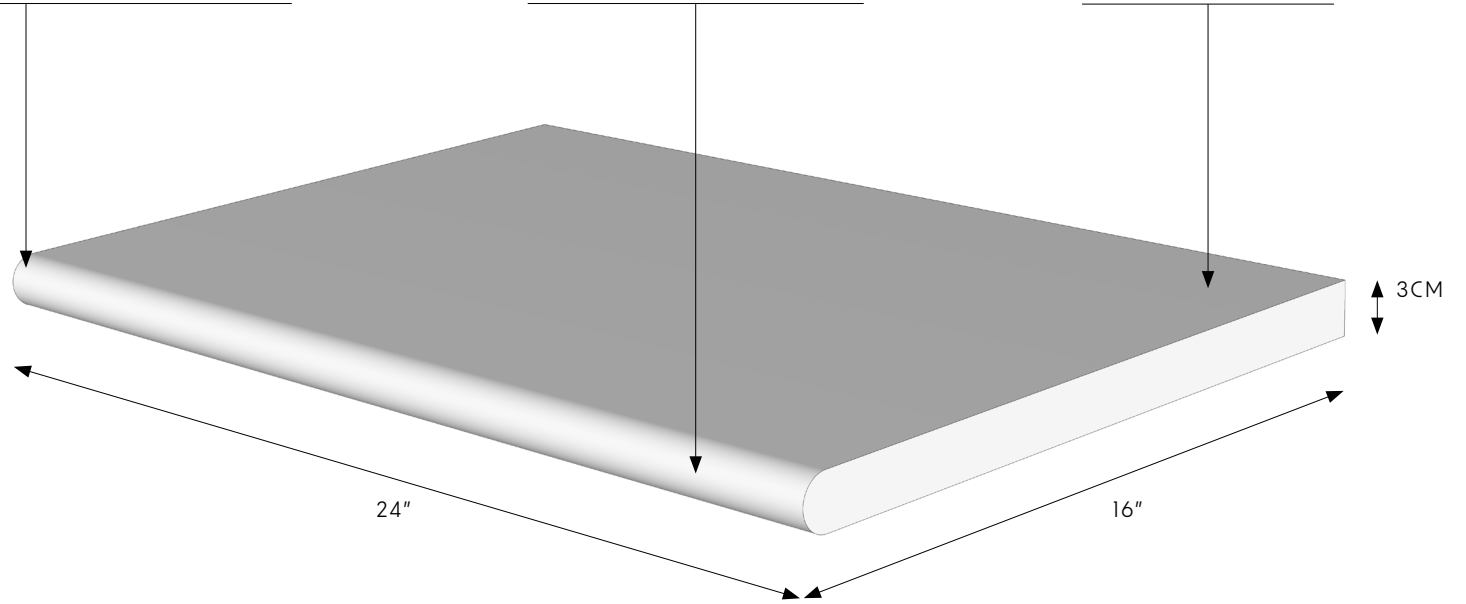

APPLICATIONS

MASONRY WALLS, COLUMNS, LANDSCAPE, STEPS & POOLS

ITEM NAME	SILVER PREMIUM TRAVERTINE BULLNOSE COPING	PART NUMBER	TRVSILVER1224T-5BNPC
COUNTRY	TURKEY	FORMAT/ TYPE	COPING
CATEGORY	TRAVERTINE	UOM	PC
FINISH	TUMBLLED	THICKNESS	5CM
DIMENSIONS	12 X 24	WEIGHT	53 LBS
PROFILE	BULLNOSE EDGE	COLOR	LIGHT GREY, DARK GREY, TAN, SILVER

APPLICATIONS

MASONRY WALLS, COLUMNS, LANDSCAPE, STEPS & POOLS

BULLNOSE EDGE ON ONE SIDE

TUMBLLED FINISH FRONT SIDE

TUMBLLED FINISH TOP

ITEM NAME	SILVER PREMIUM TRAVERTINE BULLNOSE COPING	PART NUMBER	TRVSILVER1624T-3BNPC
COUNTRY	TURKEY	FORMAT/ TYPE	COPING
CATEGORY	TRAVERTINE	UOM	PC
FINISH	TUMBLLED	THICKNESS	3CM
DIMENSIONS	16 X 24	WEIGHT	43 LBS
PROFILE	BULLNOSE EDGE	COLOR	LIGHT GREY, DARK GREY, TAN, SILVER

APPLICATIONS

MASONRY WALLS, COLUMNS, LANDSCAPE, STEPS & POOLS

BULLNOSE EDGE ON ONE SIDE

TUMBLLED FINISH FRONT SIDE

TUMBLLED FINISH TOP

ITEM NAME	SILVER PREMIUM TRAVERTINE BULLNOSE COPING	PART NUMBER	TRVSILVER1624T-5BNPC
COUNTRY	TURKEY	FORMAT/ TYPE	COPING
CATEGORY	TRAVERTINE	UOM	PC
FINISH	TUMBLLED	THICKNESS	5CM
DIMENSIONS	16 X 24	WEIGHT	64 LBS
PROFILE	BULLNOSE EDGE	COLOR	LIGHT GREY, DARK GREY, TAN, SILVER