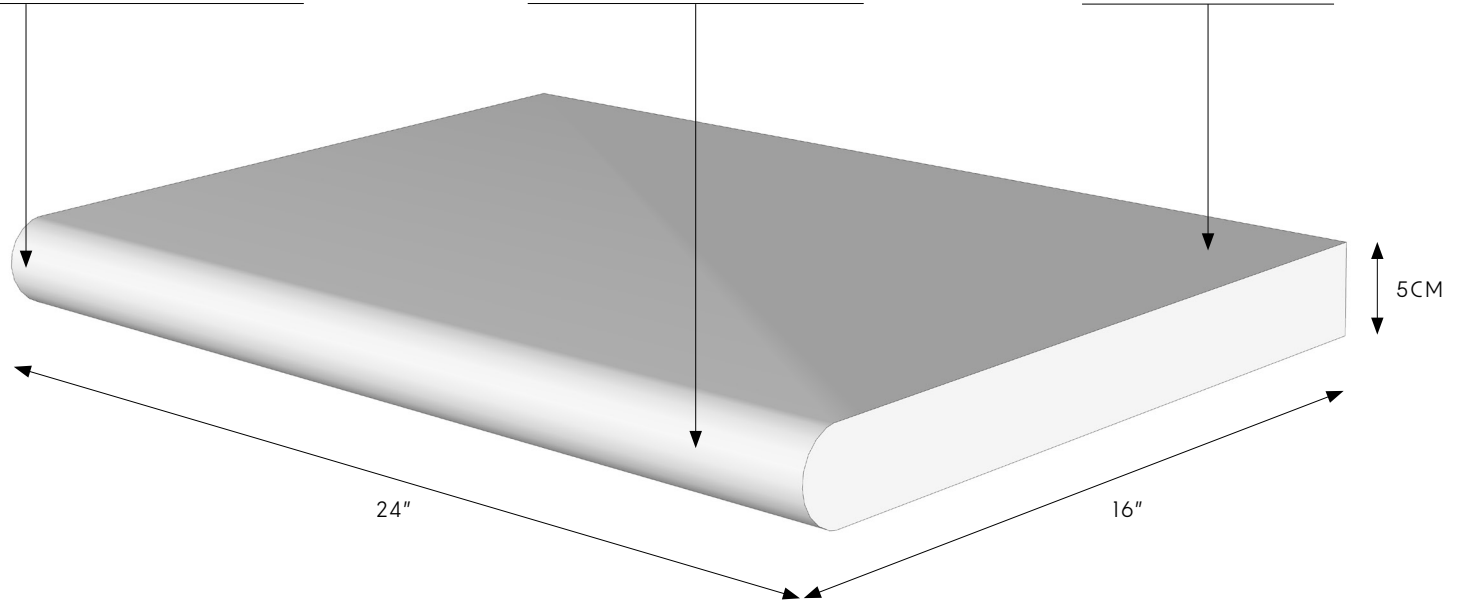

APPLICATIONS

MASONRY WALLS, COLUMNS, LANDSCAPE, STEPS & POOLS

BULLNOSE EDGE ON ONE SIDE

TUMBLLED FINISH FRONT SIDE

TUMBLLED FINISH TOP

ITEM NAME	SILVER PREMIUM TRAVERTINE BULLNOSE COPING	PART NUMBER	TRVSILVER1624T-5BNPC
COUNTRY	TURKEY	FORMAT/ TYPE	COPING
CATEGORY	TRAVERTINE	UOM	PC
FINISH	TUMBLLED	THICKNESS	5CM
DIMENSIONS	16 X 24	WEIGHT	64 LBS
PROFILE	BULLNOSE EDGE	COLOR	LIGHT GREY, DARK GREY, TAN, SILVER