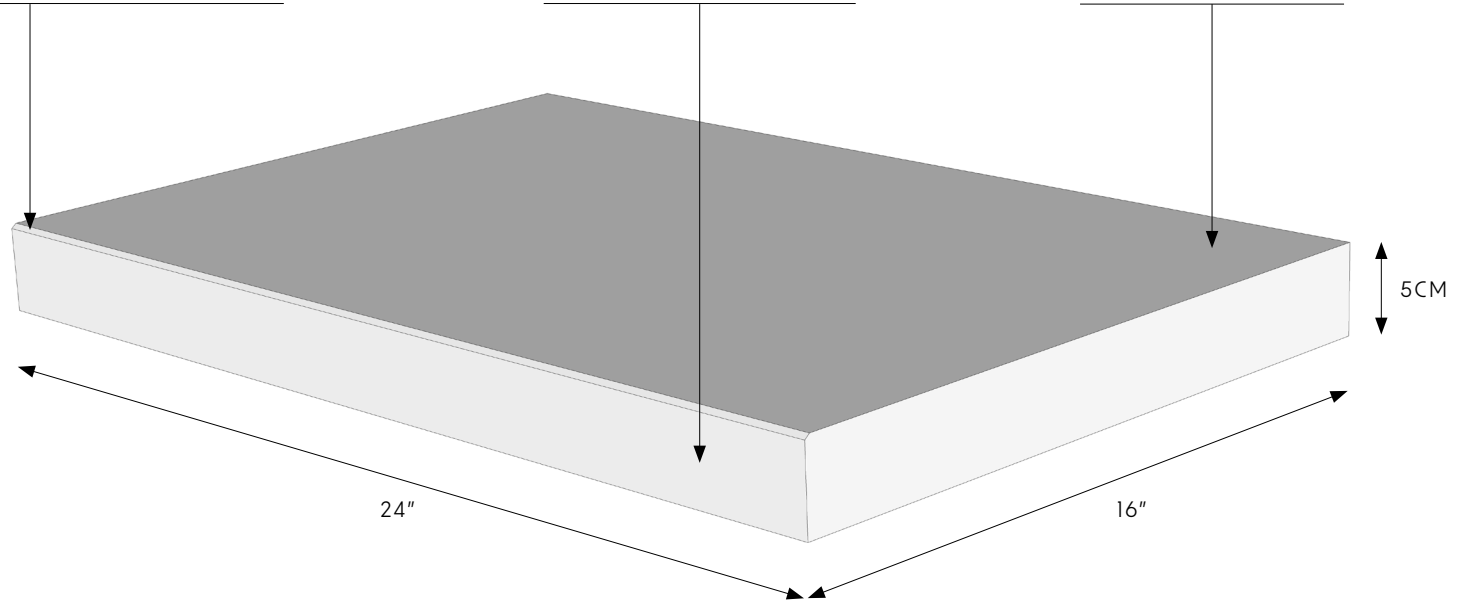

MODERN EDGE ON ONE SIDE

HONED FINISH FRONT SIDE

DISTRESSED FINISH TOP

ITEM NAME	PURBECK GREY LIMESTONE MODERN COPING	PART NUMBER	LIMPURGRY1224D-5MEPC
COUNTRY	INDIA	FORMAT/ TYPE	COPING
CATEGORY	LIMESTONE	UOM	PC
FINISH	DISTRESSED	THICKNESS	5CM
DIMENSIONS	12 X 24	WEIGHT	57 LBS
PROFILE	MODERN EDGE	COLOR	GREY

APPLICATIONS

MASONRY WALLS, COLUMNS, LANDSCAPE, STEPS & POOLS

MODERN EDGE ON ONE SIDE

HONED FINISH FRONT SIDE

DISTRESSED FINISH TOP

ITEM NAME	PURBECK GREY LIMESTONE MODERN COPING	PART NUMBER	LIMPURGRY1624D-5MEPC
COUNTRY	INDIA	FORMAT/ TYPE	COPING
CATEGORY	LIMESTONE	UOM	PC
FINISH	DISTRESSED	THICKNESS	5CM
DIMENSIONS	16 X 24	WEIGHT	80 LBS
PROFILE	MODERN EDGE	COLOR	GREY