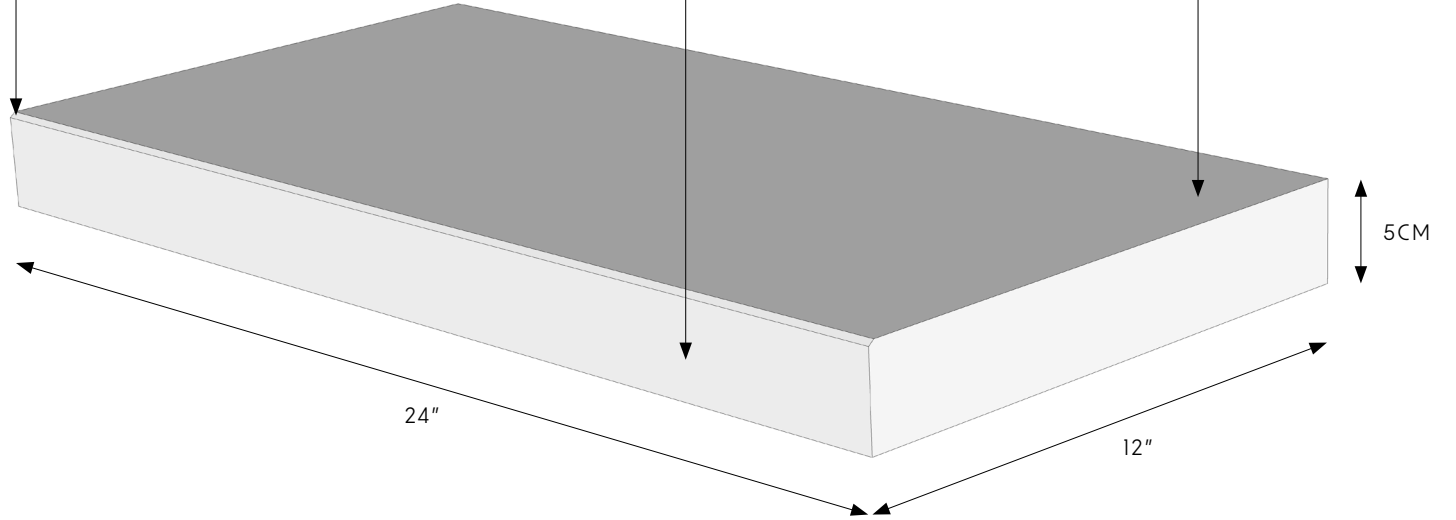

MODERN EDGE ON ONE SIDE

HONED FINISH FRONT SIDE

DISTRESSED FINISH TOP

ITEM NAME	PURBECK GREY LIMESTONE MODERN COPING	PART NUMBER	LIMPURGRY1224D-5MEPC
COUNTRY	INDIA	FORMAT/ TYPE	COPING
CATEGORY	LIMESTONE	UOM	PC
FINISH	DISTRESSED	THICKNESS	5CM
DIMENSIONS	12 X 24	WEIGHT	57 LBS
PROFILE	MODERN EDGE	COLOR	GREY

APPLICATIONS

MASONRY WALLS, COLUMNS, LANDSCAPE, STEPS & POOLS

MODERN EDGE ON ONE SIDE

HONED FINISH FRONT SIDE

DISTRESSED FINISH TOP

ITEM NAME	PURBECK GREY LIMESTONE MODERN COPING	PART NUMBER	LIMPURGRY1624D-5MEPC
COUNTRY	INDIA	FORMAT/ TYPE	COPING
CATEGORY	LIMESTONE	UOM	PC
FINISH	DISTRESSED	THICKNESS	5CM
DIMENSIONS	16 X 24	WEIGHT	80 LBS
PROFILE	MODERN EDGE	COLOR	GREY