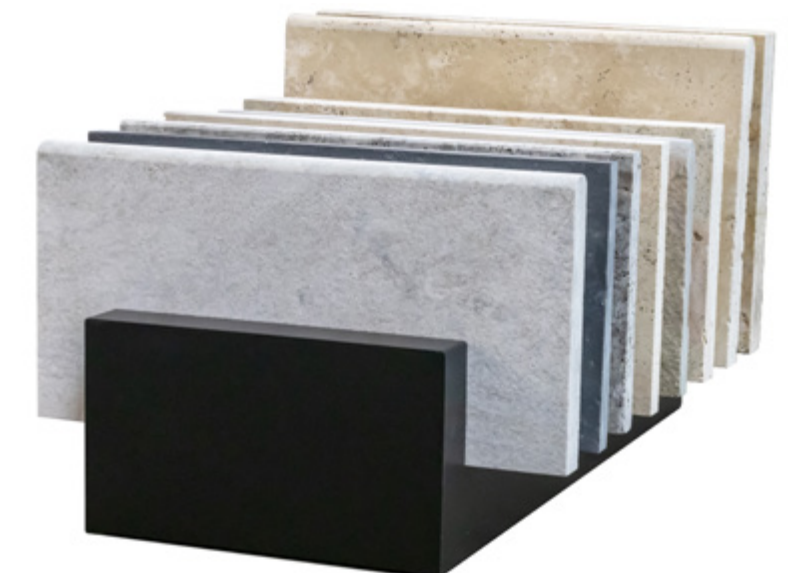

COPING METAL DISPLAY

VISIT NSRSTONE.COM
FOR COMPLETE INFORMATION ON OUR MARKETING DISPLAYS.