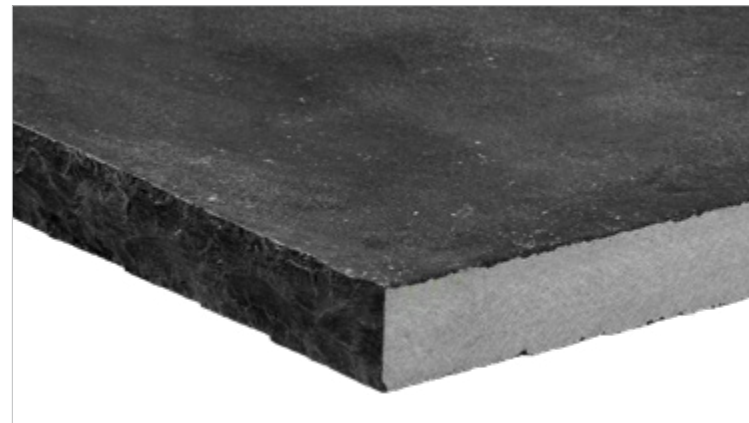

COPINGS & WALL CAPS

Applications & Specifications

Sealing is recommended to enhance durability and long-term performance, particularly in moisture-prone or high-exposure applications.

Marketing Displays

COPINGS & WALL CAPS

INDIA

ITEM NAME	FORMAT	PART NUMBER	FINISH	PROFILE	UOM
12" x 24" x 3CM	Coping	LIMLIMBLK1224N-3BNPC	Natural	Bullnose Edge on one 24" side	PC
12" x 24" x 3CM	Coping	LIMLIMBLK1224N-3MEPC	Natural	Modern Edge on one 24" side	PC
12" x 24" x 3CM	Wall Cap	LIMLIMBLK1224N-3RFWC	Natural	Rockface Edge on both 24" sides	PC
12" x 24" x 3CM	Wall Cap	LIMLIMBLK1224N-3MEWC	Natural	Modern Edge on both 24" sides	PC

VISIT NSRSTONE.COM
FOR COMPLETE INFORMATION ON OUR MARKETING DISPLAYS.