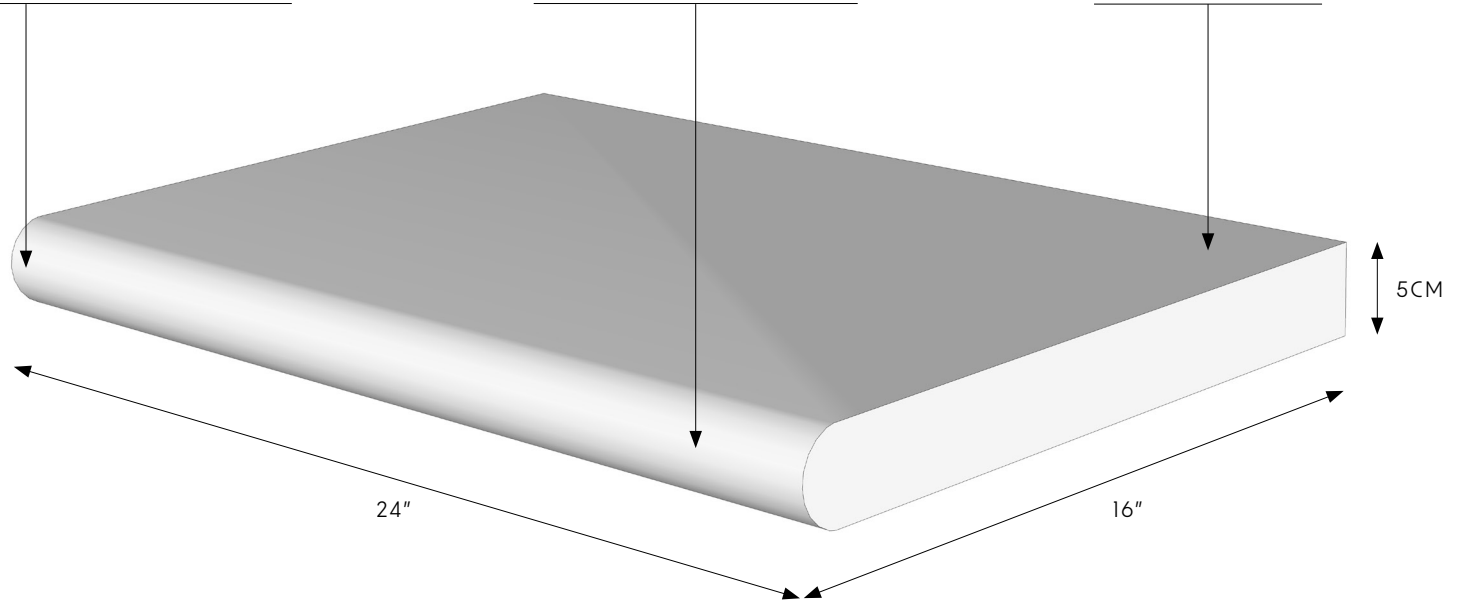

BULLNOSE EDGE ON ONE SIDE

FLAMED FINISH FRONT SIDE

FLAMED FINISH TOP

ITEM NAME	OLYMPUS BLACK BASALT BULLNOSE COPING	PART NUMBER	BASOLYMPU1224F-5BNPC
COUNTRY	INDIA	FORMAT/ TYPE	COPING
CATEGORY	BASALT	UOM	PC
FINISH	FLAMED	THICKNESS	5CM
DIMENSIONS	12 X 24	WEIGHT	55 LBS
PROFILE	BULLNOSE EDGE	COLOR	CHARCOAL, DARK GREY

APPLICATIONS

MASONRY WALLS, COLUMNS, LANDSCAPE, STEPS & POOLS

BULLNOSE EDGE ON ONE SIDE

FLAMED FINISH FRONT SIDE

FLAMED FINISH TOP

ITEM NAME	OLYMPUS BLACK BASALT BULLNOSE COPING	PART NUMBER	BASOLYMPU1624F-5BNPC
COUNTRY	INDIA	FORMAT/ TYPE	COPING
CATEGORY	BASALT	UOM	PC
FINISH	FLAMED	THICKNESS	5CM
DIMENSIONS	16 X 24	WEIGHT	74 LBS
PROFILE	BULLNOSE EDGE	COLOR	CHARCOAL, DARK GREY