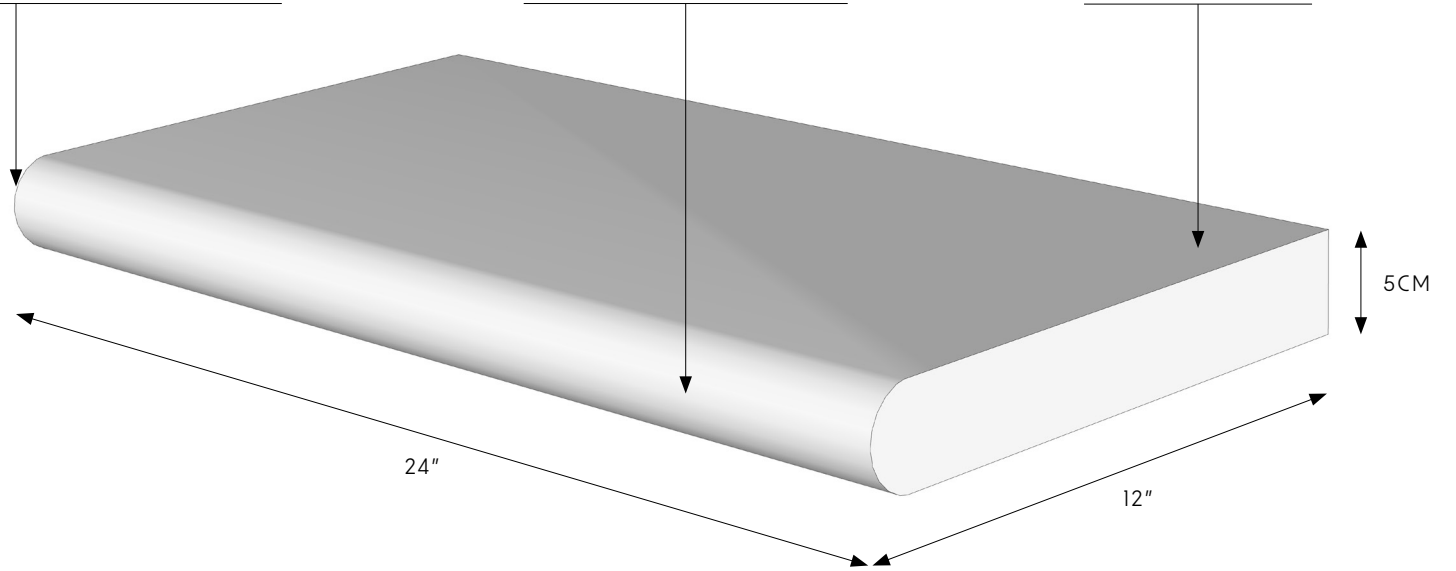

BULLNOSE EDGE ON ONE SIDE

FLAMED FINISH FRONT SIDE

FLAMED FINISH TOP

ITEM NAME	OLYMPUS BLACK BASALT BULLNOSE COPING	PART NUMBER	BASOLYMPU1224F-5BNPC
COUNTRY	INDIA	FORMAT/ TYPE	COPING
CATEGORY	BASALT	UOM	PC
FINISH	FLAMED	THICKNESS	5CM
DIMENSIONS	12 X 24	WEIGHT	55 LBS
PROFILE	BULLNOSE EDGE	COLOR	CHARCOAL, DARK GREY

APPLICATIONS

MASONRY WALLS, COLUMNS, LANDSCAPE, STEPS & POOLS

BULLNOSE EDGE ON ONE SIDE

FLAMED FINISH FRONT SIDE

FLAMED FINISH TOP

ITEM NAME	OLYMPUS BLACK BASALT BULLNOSE COPING	PART NUMBER	BASOLYMPU1624F-5BNPC
COUNTRY	INDIA	FORMAT/ TYPE	COPING
CATEGORY	BASALT	UOM	PC
FINISH	FLAMED	THICKNESS	5CM
DIMENSIONS	16 X 24	WEIGHT	74 LBS
PROFILE	BULLNOSE EDGE	COLOR	CHARCOAL, DARK GREY