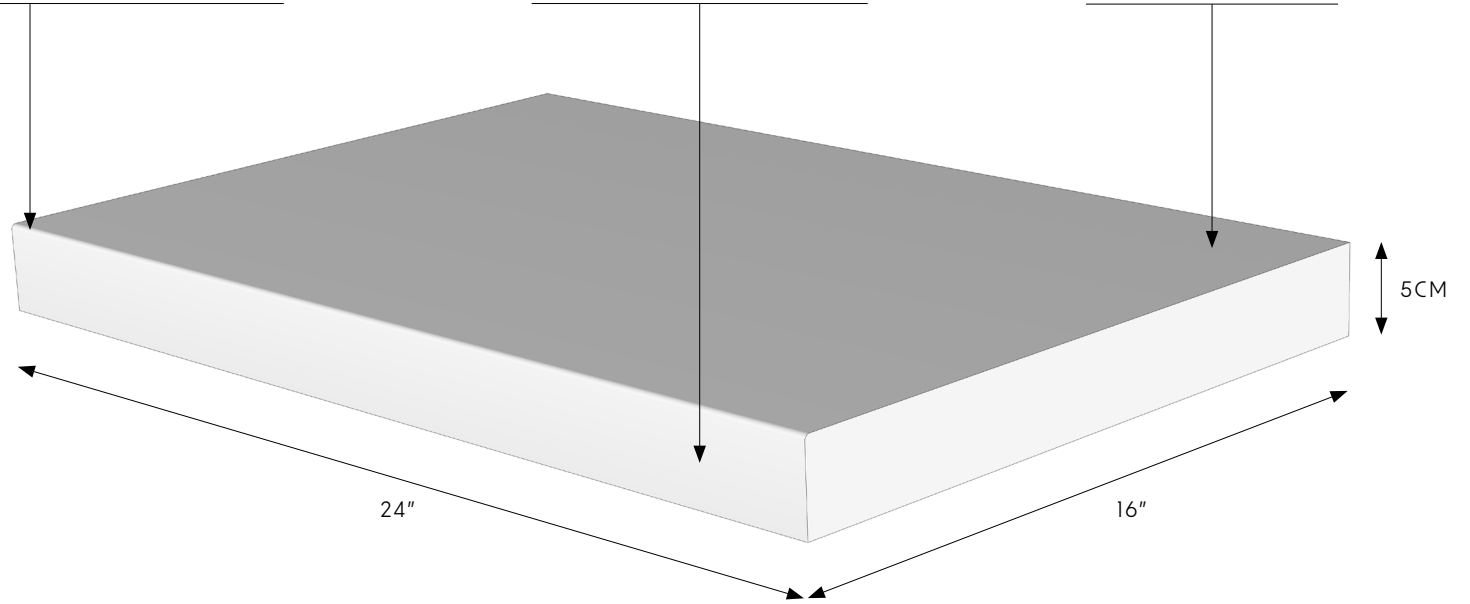

ITEM NAME	OCEAN REEF SHELLSTONE LIMESTONE EASED COPING	PART NUMBER	LIMOCEREF1224B-5SEPC
COUNTRY	SYRIA	FORMAT/ TYPE	COPING
CATEGORY	LIMESTONE	UOM	PC
FINISH	BRUSHED	THICKNESS	5CM
DIMENSIONS	12 X 24	WEIGHT	45 LBS
PROFILE	STRAIGHT EDGE	COLOR	CREAM, BEIGE

APPLICATIONS

MASONRY WALLS, COLUMNS, LANDSCAPE, STEPS & POOLS

STRAIGHT EDGE ON ONE SIDE

BRUSHED FINISH FRONT SIDE

BRUSHED FINISH TOP

ITEM NAME	OCEAN REEF SHELLSTONE LIMESTONE EASED COPING	PART NUMBER	LIMOCEREF1624B-5SEPC
COUNTRY	SYRIA	FORMAT/ TYPE	COPING
CATEGORY	LIMESTONE	UOM	PC
FINISH	BRUSHED	THICKNESS	5CM
DIMENSIONS	16 X 24	WEIGHT	80 LBS
PROFILE	STRAIGHT EDGE	COLOR	CREAM, BEIGE