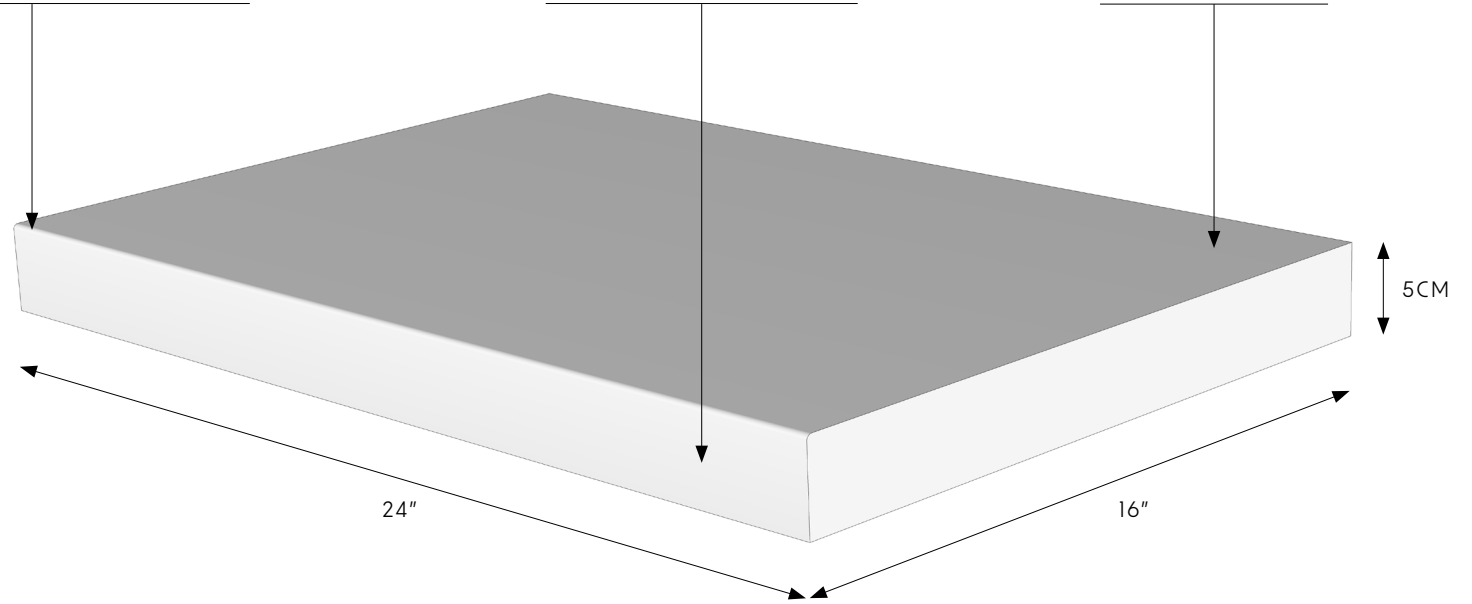

<b>ITEM NAME</b>	LYMRA LIMESTONE EASED COPING	<b>PART NUMBER</b>	LIMLYMRAA1224T-5SEPC
<b>COUNTRY</b>	TURKEY	<b>FORMAT/ TYPE</b>	COPING
<b>CATEGORY</b>	LIMESTONE	<b>UOM</b>	PC
<b>FINISH</b>	HONED	<b>THICKNESS</b>	5CM
<b>DIMENSIONS</b>	12 X 24	<b>WEIGHT</b>	60 LBS
<b>PROFILE</b>	EASED EDGE	<b>COLOR</b>	OFF-WHITE, CREAM

**APPLICATIONS**

MASONRY WALLS, COLUMNS, LANDSCAPE, STEPS & POOLS

EASED EDGE ON ONE SIDE

HONED FINISH FRONT SIDE

HONED FINISH TOP

<b>ITEM NAME</b>	LYMRA LIMESTONE EASED COPING	<b>PART NUMBER</b>	LIMLYMRAA1624T-5SEPC
<b>COUNTRY</b>	TURKEY	<b>FORMAT/ TYPE</b>	COPING
<b>CATEGORY</b>	LIMESTONE	<b>UOM</b>	PC
<b>FINISH</b>	HONED	<b>THICKNESS</b>	5CM
<b>DIMENSIONS</b>	16 X 24	<b>WEIGHT</b>	80 LBS
<b>PROFILE</b>	EASED EDGE	<b>COLOR</b>	OFF-WHITE, CREAM