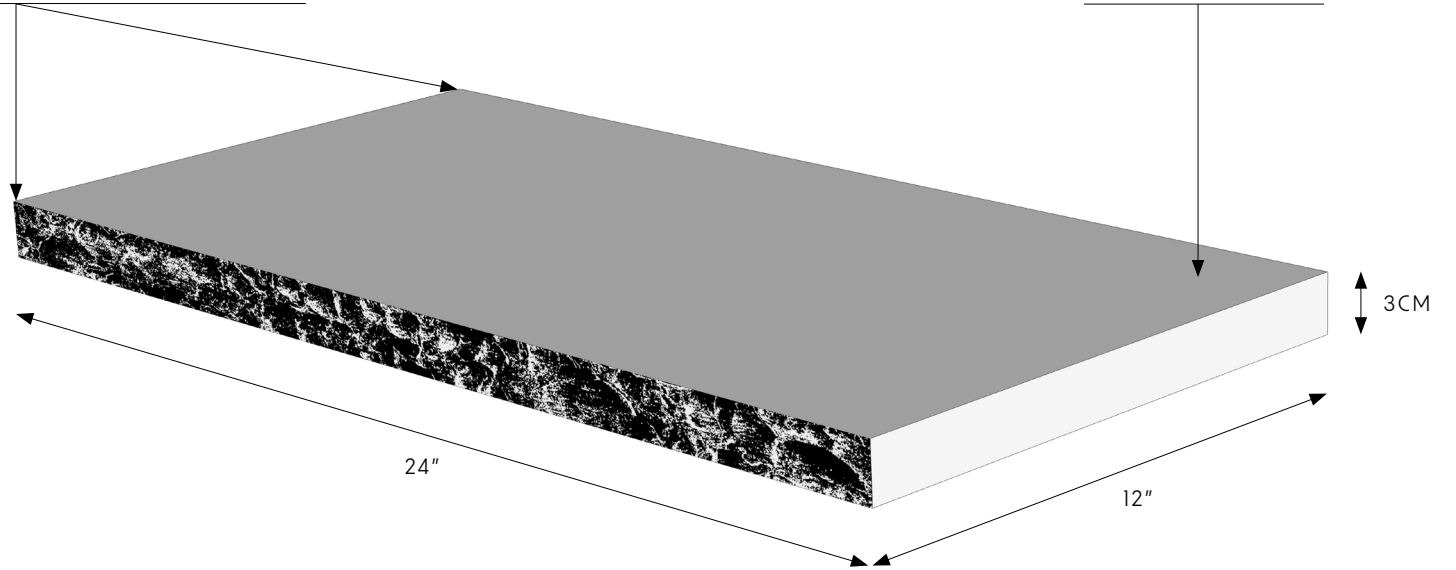

ROCKFACE EDGE ON BOTH SIDES

NATURAL FINISH TOP

ITEM NAME	LIME BLACK LIMESTONE ROCKFACE WALL CAP	PART NUMBER	LIMLIMBLK1224N-3RFWC
COUNTRY	INDIA	FORMAT/ TYPE	WALL CAP
CATEGORY	LIMESTONE	UOM	PC
FINISH	NATURAL	THICKNESS	3CM
DIMENSIONS	12 X 24	WEIGHT	35 LBS
PROFILE	ROCKFACE EDGE	COLOR	BLACK