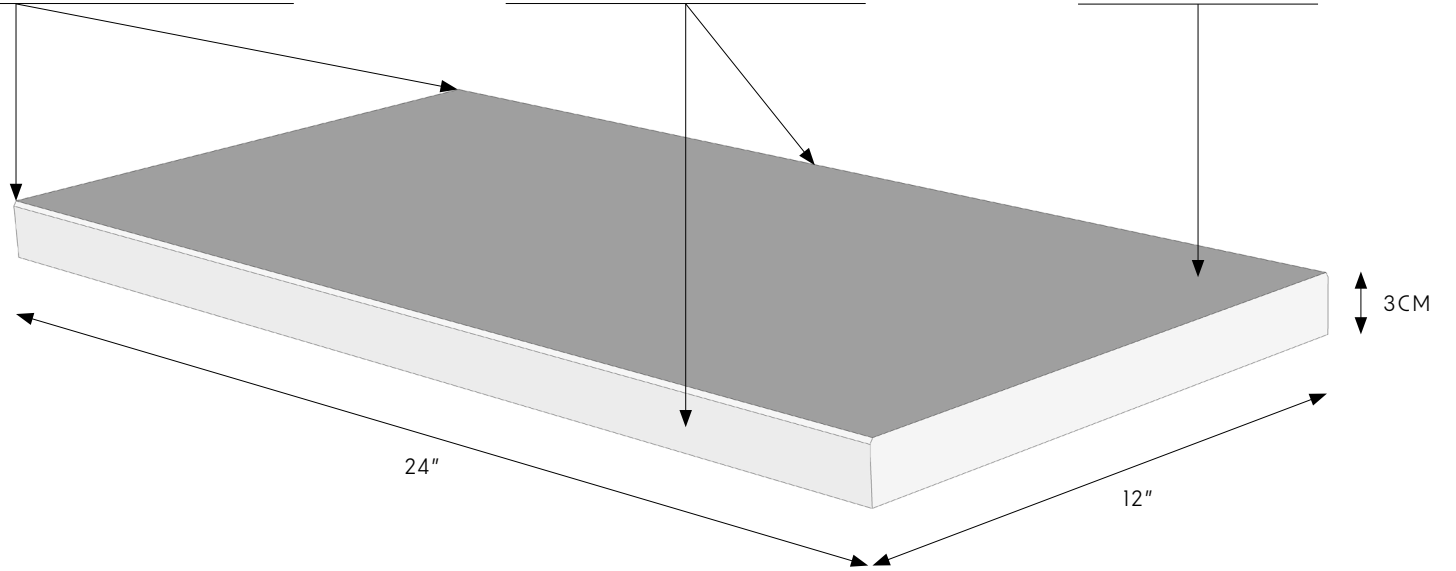

MODERN EDGE ON BOTH SIDES

HONED FINISH ON BOTH SIDES

NATURAL FINISH TOP

| | | | |
|-------------------|--------------------------------------|---------------------|----------------------|
| ITEM NAME | LIME BLACK LIMESTONE MODERN WALL CAP | PART NUMBER | LIMLIMBLK1224N-3MEWC |
| COUNTRY | INDIA | FORMAT/ TYPE | WALL CAP |
| CATEGORY | LIMESTONE | UOM | PC |
| FINISH | NATURAL | THICKNESS | 3CM |
| DIMENSIONS | 12 X 24 | WEIGHT | 34 LBS |
| PROFILE | MODERN EDGE | COLOR | BLACK |