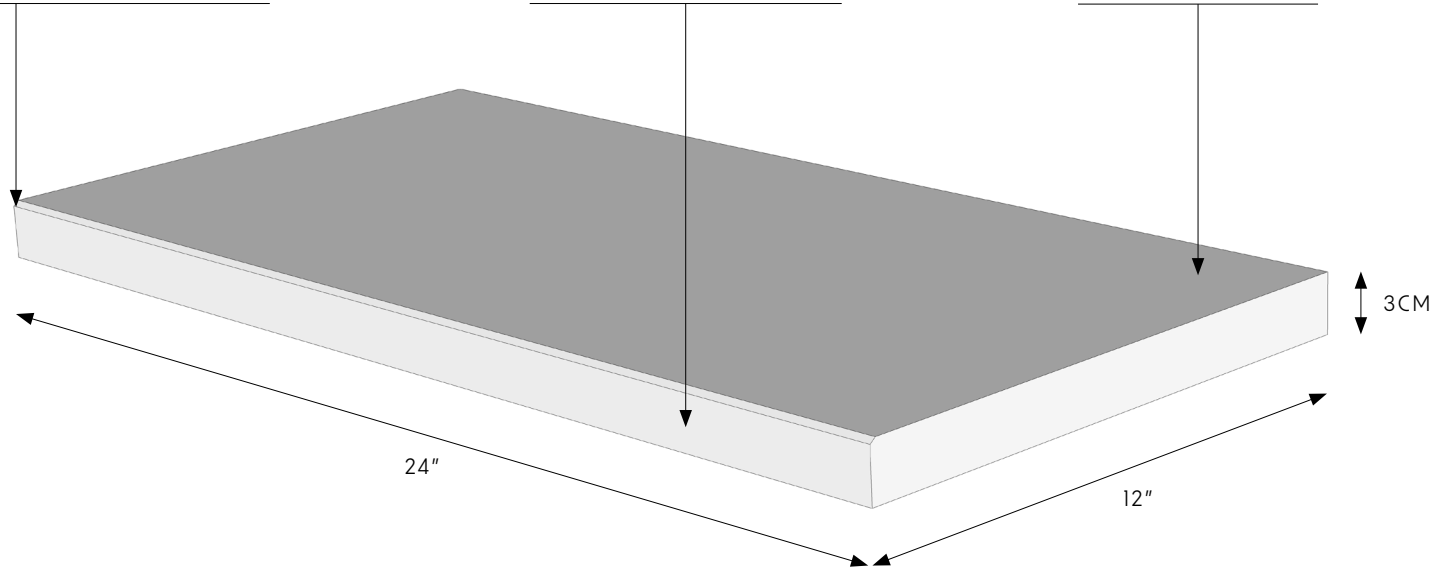

MODERN EDGE ON ONE SIDE

HONED FINISH FRONT SIDE

NATURAL FINISH TOP

ITEM NAME	LIME BLACK LIMESTONE MODERN COPING	PART NUMBER	LIMLIMBLK1224N-3MEPC
COUNTRY	INDIA	FORMAT/ TYPE	COPING
CATEGORY	LIMESTONE	UOM	PC
FINISH	NATURAL	THICKNESS	3CM
DIMENSIONS	12 X 24	WEIGHT	32 LBS
PROFILE	MODERN EDGE	COLOR	BLACK