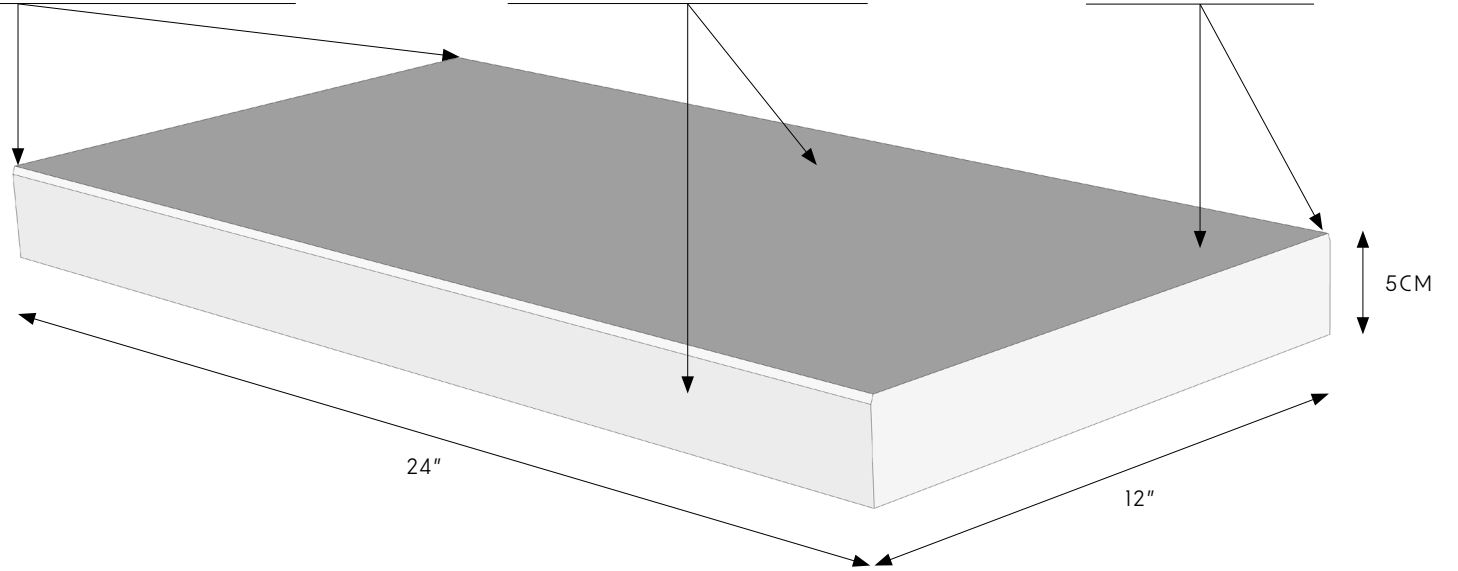

MODERN EDGE ON BOTH SIDES

HONED FINISH ON BOTH SIDES

HONED FINISH TOP

ITEM NAME	IVORY PREMIUM TRAVERTINE MODERN WALL CAP	PART NUMBER	TRVIVORYY1224H-3MEWC
COUNTRY	TURKEY	FORMAT/ TYPE	WALL CAP
CATEGORY	TRAVERTINE	UOM	PC
FINISH	HONED	THICKNESS	3CM
DIMENSIONS	12 X 24	WEIGHT	30 LBS
PROFILE	MODERN EDGE	COLOR	BEIGE, TAN, OFF-WHITE

APPLICATIONS

MASONRY WALLS, COLUMNS, LANDSCAPE, STEPS & POOLS

MODERN EDGE ON BOTH SIDES

HONED FINISH ON BOTH SIDES

HONED FINISH TOP

ITEM NAME	IVORY PREMIUM TRAVERTINE MODERN WALL CAP	PART NUMBER	TRVIVORYY1224H-5MEWC
COUNTRY	TURKEY	FORMAT/ TYPE	WALL CAP
CATEGORY	TRAVERTINE	UOM	PC
FINISH	HONED	THICKNESS	5CM
DIMENSIONS	12 X 24	WEIGHT	60 LBS
PROFILE	MODERN EDGE	COLOR	BEIGE, TAN, OFF-WHITE