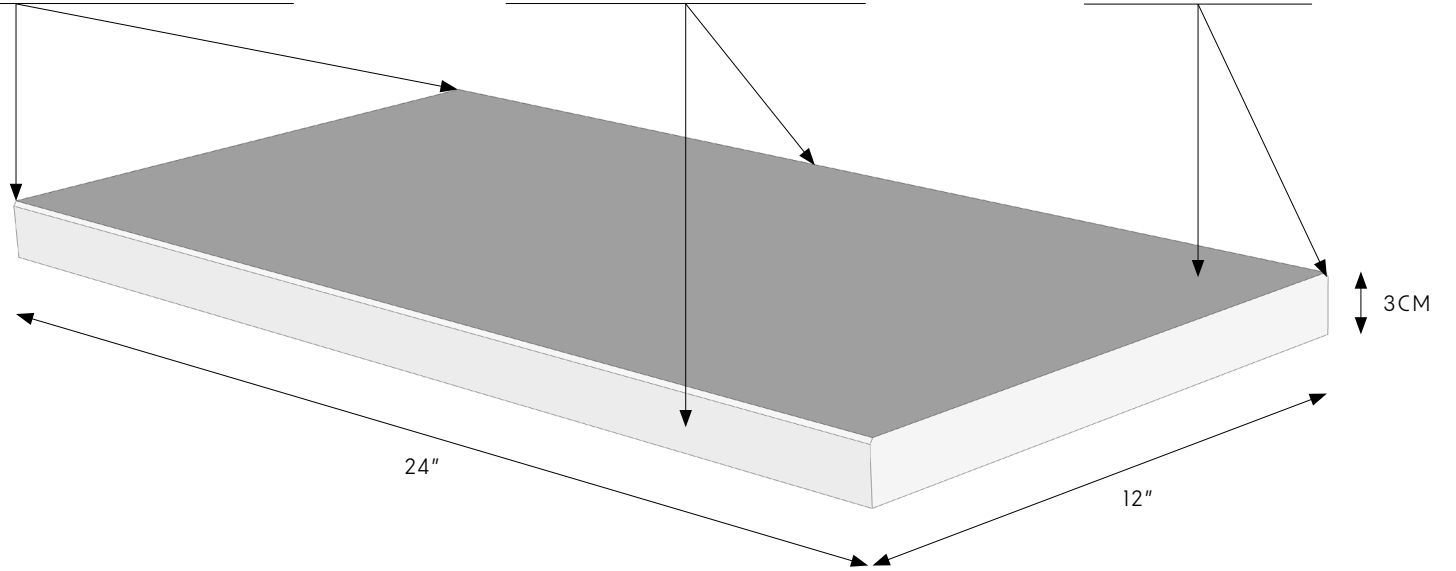

MODERN EDGE ON BOTH SIDES

HONED FINISH ON BOTH SIDES

HONED FINISH TOP

ITEM NAME	IVORY PREMIUM TRAVERTINE MODERN WALL CAP	PART NUMBER	TRVIVORYY1224H-3MEWC
COUNTRY	TURKEY	FORMAT/ TYPE	WALL CAP
CATEGORY	TRAVERTINE	UOM	PC
FINISH	HONED	THICKNESS	3CM
DIMENSIONS	12 X 24	WEIGHT	30 LBS
PROFILE	MODERN EDGE	COLOR	BEIGE, TAN, OFF-WHITE

APPLICATIONS

MASONRY WALLS, COLUMNS, LANDSCAPE, STEPS & POOLS

MODERN EDGE ON BOTH SIDES

HONED FINISH ON BOTH SIDES

HONED FINISH TOP

ITEM NAME	IVORY PREMIUM TRAVERTINE MODERN WALL CAP	PART NUMBER	TRVIVORYY1224H-5MEWC
COUNTRY	TURKEY	FORMAT/ TYPE	WALL CAP
CATEGORY	TRAVERTINE	UOM	PC
FINISH	HONED	THICKNESS	5CM
DIMENSIONS	12 X 24	WEIGHT	60 LBS
PROFILE	MODERN EDGE	COLOR	BEIGE, TAN, OFF-WHITE