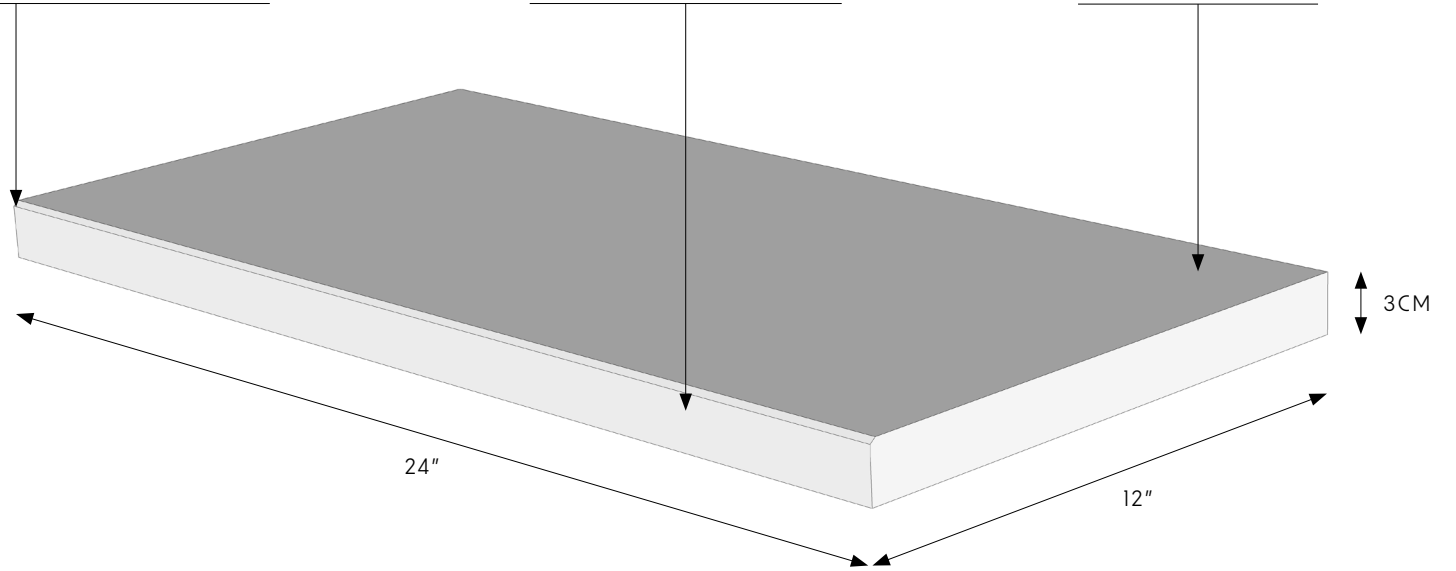

MODERN EDGE ON ONE SIDE

HONED FINISH FRONT SIDE

HONED FINISH TOP

<b>ITEM NAME</b>	IVORY PREMIUM TRAVERTINE MODERN COPING	<b>PART NUMBER</b>	TRVIVORYY1224H-3MEPC
<b>COUNTRY</b>	TURKEY	<b>FORMAT/ TYPE</b>	COPING
<b>CATEGORY</b>	TRAVERTINE	<b>UOM</b>	PC
<b>FINISH</b>	HONED	<b>THICKNESS</b>	3CM
<b>DIMENSIONS</b>	12 X 24	<b>WEIGHT</b>	35 LBS
<b>PROFILE</b>	MODERN EDGE	<b>COLOR</b>	BEIGE, TAN, OFF-WHITE

**APPLICATIONS**

MASONRY WALLS, COLUMNS, LANDSCAPE, STEPS & POOLS

MODERN EDGE ON ONE SIDE

HONED FINISH FRONT SIDE

HONED FINISH TOP

<b>ITEM NAME</b>	IVORY PREMIUM TRAVERTINE MODERN COPING	<b>PART NUMBER</b>	TRVIVORYY1224H-5MEPC
<b>COUNTRY</b>	TURKEY	<b>FORMAT/ TYPE</b>	COPING
<b>CATEGORY</b>	TRAVERTINE	<b>UOM</b>	PC
<b>FINISH</b>	HONED	<b>THICKNESS</b>	5CM
<b>DIMENSIONS</b>	12 X 24	<b>WEIGHT</b>	58 LBS
<b>PROFILE</b>	MODERN EDGE	<b>COLOR</b>	BEIGE, TAN, OFF-WHITE