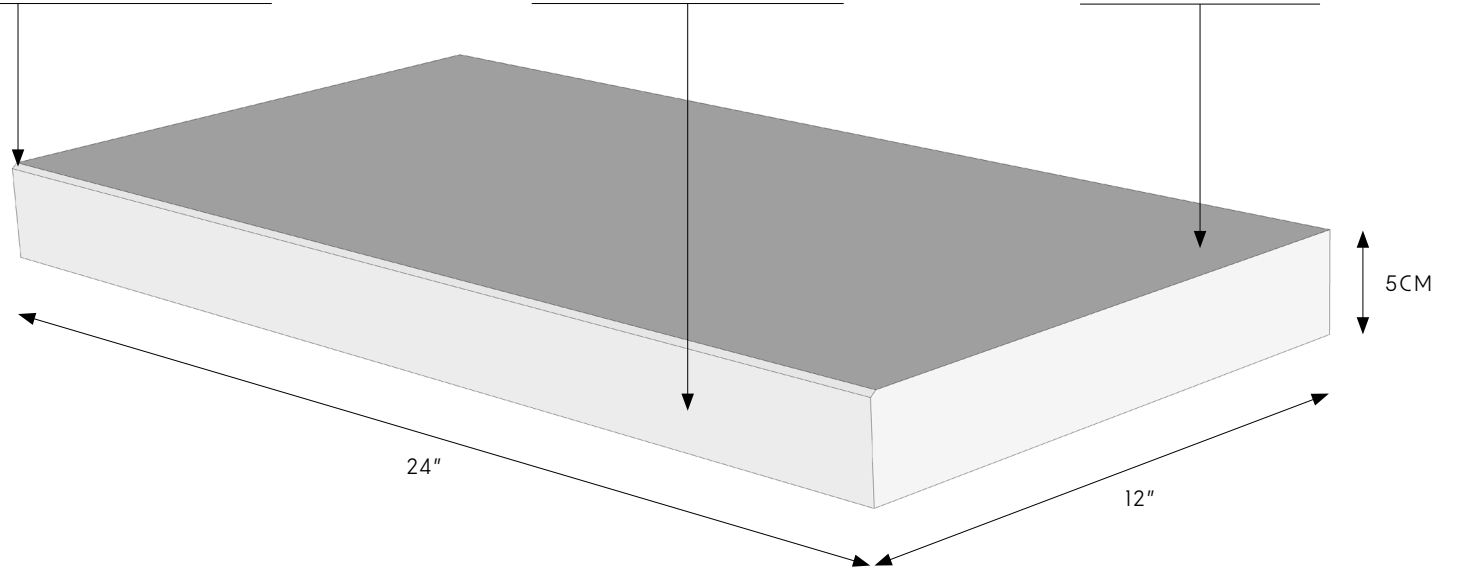

**APPLICATIONS**

MASONRY WALLS, COLUMNS, LANDSCAPE, STEPS & POOLS

MODERN EDGE ON ONE SIDE

HONED FINISH FRONT SIDE

HONED FINISH TOP

<b>ITEM NAME</b>	IVORY PREMIUM TRAVERTINE MODERN COPING	<b>PART NUMBER</b>	TRVIVORYY1224H-5MEPC
<b>COUNTRY</b>	TURKEY	<b>FORMAT/ TYPE</b>	COPING
<b>CATEGORY</b>	TRAVERTINE	<b>UOM</b>	PC
<b>FINISH</b>	HONED	<b>THICKNESS</b>	5CM
<b>DIMENSIONS</b>	12 X 24	<b>WEIGHT</b>	58 LBS
<b>PROFILE</b>	MODERN EDGE	<b>COLOR</b>	BEIGE, TAN, OFF-WHITE