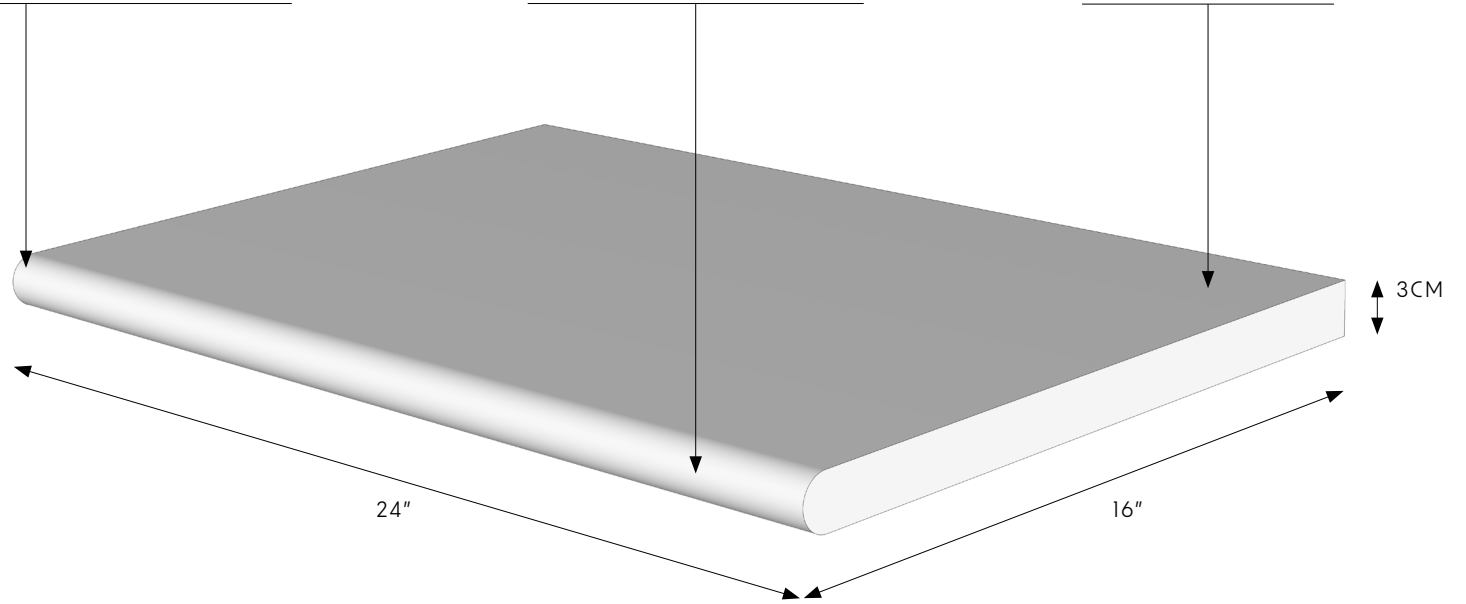

BULLNOSE EDGE ON ONE SIDE

TUMBLLED FINISH FRONT SIDE

TUMBLLED FINISH TOP

ITEM NAME	IVORY PREMIUM TRAVERTINE BULLNOSE COPING	PART NUMBER	TRVIVORYY1224T-3BNPC
COUNTRY	TURKEY	FORMAT/ TYPE	COPING
CATEGORY	TRAVERTINE	UOM	PC
FINISH	TUMBLLED	THICKNESS	3CM
DIMENSIONS	12 X 24	WEIGHT	32 LBS
PROFILE	BULLNOSE EDGE	COLOR	BEIGE, TAN, OFF-WHITE

APPLICATIONS

MASONRY WALLS, COLUMNS, LANDSCAPE, STEPS & POOLS

BULLNOSE EDGE ON ONE SIDE

TUMBLLED FINISH FRONT SIDE

TUMBLLED FINISH TOP

ITEM NAME	IVORY PREMIUM TRAVERTINE BULLNOSE COPING	PART NUMBER	TRVIVORYY1224T-5BNPC
COUNTRY	TURKEY	FORMAT/ TYPE	COPING
CATEGORY	TRAVERTINE	UOM	PC
FINISH	TUMBLLED	THICKNESS	5CM
DIMENSIONS	12 X 24	WEIGHT	53 LBS
PROFILE	BULLNOSE EDGE	COLOR	BEIGE, TAN, OFF-WHITE

APPLICATIONS

MASONRY WALLS, COLUMNS, LANDSCAPE, STEPS & POOLS

BULLNOSE EDGE ON ONE SIDE

TUMBLLED FINISH FRONT SIDE

TUMBLLED FINISH TOP

ITEM NAME	IVORY PREMIUM TRAVERTINE BULLNOSE COPING	PART NUMBER	TRVIVORYY1624T-3BNPC
COUNTRY	TURKEY	FORMAT/ TYPE	COPING
CATEGORY	TRAVERTINE	UOM	PC
FINISH	TUMBLLED	THICKNESS	3CM
DIMENSIONS	16 X 24	WEIGHT	43 LBS
PROFILE	BULLNOSE EDGE	COLOR	BEIGE, TAN, OFF-WHITE

APPLICATIONS

MASONRY WALLS, COLUMNS, LANDSCAPE, STEPS & POOLS

BULLNOSE EDGE ON ONE SIDE

TUMBLLED FINISH FRONT SIDE

TUMBLLED FINISH TOP

ITEM NAME	IVORY PREMIUM TRAVERTINE BULLNOSE COPING	PART NUMBER	TRVIVORYY1624T-5BNPC
COUNTRY	TURKEY	FORMAT/ TYPE	COPING
CATEGORY	TRAVERTINE	UOM	PC
FINISH	TUMBLLED	THICKNESS	5CM
DIMENSIONS	16 X 24	WEIGHT	64 LBS
PROFILE	BULLNOSE EDGE	COLOR	BEIGE, TAN, OFF-WHITE