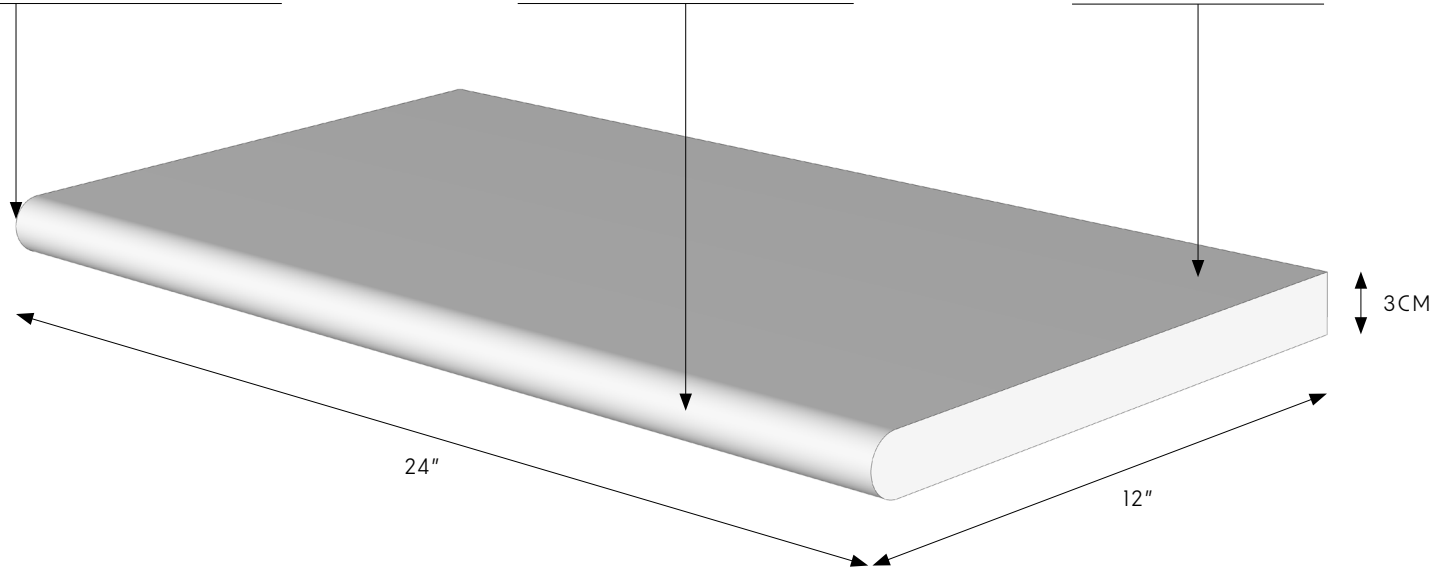

BULLNOSE EDGE ON ONE SIDE

TUMBLLED FINISH FRONT SIDE

TUMBLLED FINISH TOP

ITEM NAME	IVORY PREMIUM TRAVERTINE BULLNOSE COPING	PART NUMBER	TRVIVORYY1224T-3BNPC
COUNTRY	TURKEY	FORMAT/ TYPE	COPING
CATEGORY	TRAVERTINE	UOM	PC
FINISH	TUMBLLED	THICKNESS	3CM
DIMENSIONS	12 X 24	WEIGHT	32 LBS
PROFILE	BULLNOSE EDGE	COLOR	BEIGE, TAN, OFF-WHITE

APPLICATIONS

MASONRY WALLS, COLUMNS, LANDSCAPE, STEPS & POOLS

BULLNOSE EDGE ON ONE SIDE

TUMBLLED FINISH FRONT SIDE

TUMBLLED FINISH TOP

ITEM NAME	IVORY PREMIUM TRAVERTINE BULLNOSE COPING	PART NUMBER	TRVIVORYY1224T-5BNPC
COUNTRY	TURKEY	FORMAT/ TYPE	COPING
CATEGORY	TRAVERTINE	UOM	PC
FINISH	TUMBLLED	THICKNESS	5CM
DIMENSIONS	12 X 24	WEIGHT	53 LBS
PROFILE	BULLNOSE EDGE	COLOR	BEIGE, TAN, OFF-WHITE

APPLICATIONS

MASONRY WALLS, COLUMNS, LANDSCAPE, STEPS & POOLS

BULLNOSE EDGE ON ONE SIDE

TUMBLLED FINISH FRONT SIDE

TUMBLLED FINISH TOP

ITEM NAME	IVORY PREMIUM TRAVERTINE BULLNOSE COPING	PART NUMBER	TRVIVORYY1624T-3BNPC
COUNTRY	TURKEY	FORMAT/ TYPE	COPING
CATEGORY	TRAVERTINE	UOM	PC
FINISH	TUMBLLED	THICKNESS	3CM
DIMENSIONS	16 X 24	WEIGHT	43 LBS
PROFILE	BULLNOSE EDGE	COLOR	BEIGE, TAN, OFF-WHITE

APPLICATIONS

MASONRY WALLS, COLUMNS, LANDSCAPE, STEPS & POOLS

BULLNOSE EDGE ON ONE SIDE

TUMBLLED FINISH FRONT SIDE

TUMBLLED FINISH TOP

ITEM NAME	IVORY PREMIUM TRAVERTINE BULLNOSE COPING	PART NUMBER	TRVIVORYY1624T-5BNPC
COUNTRY	TURKEY	FORMAT/ TYPE	COPING
CATEGORY	TRAVERTINE	UOM	PC
FINISH	TUMBLLED	THICKNESS	5CM
DIMENSIONS	16 X 24	WEIGHT	64 LBS
PROFILE	BULLNOSE EDGE	COLOR	BEIGE, TAN, OFF-WHITE