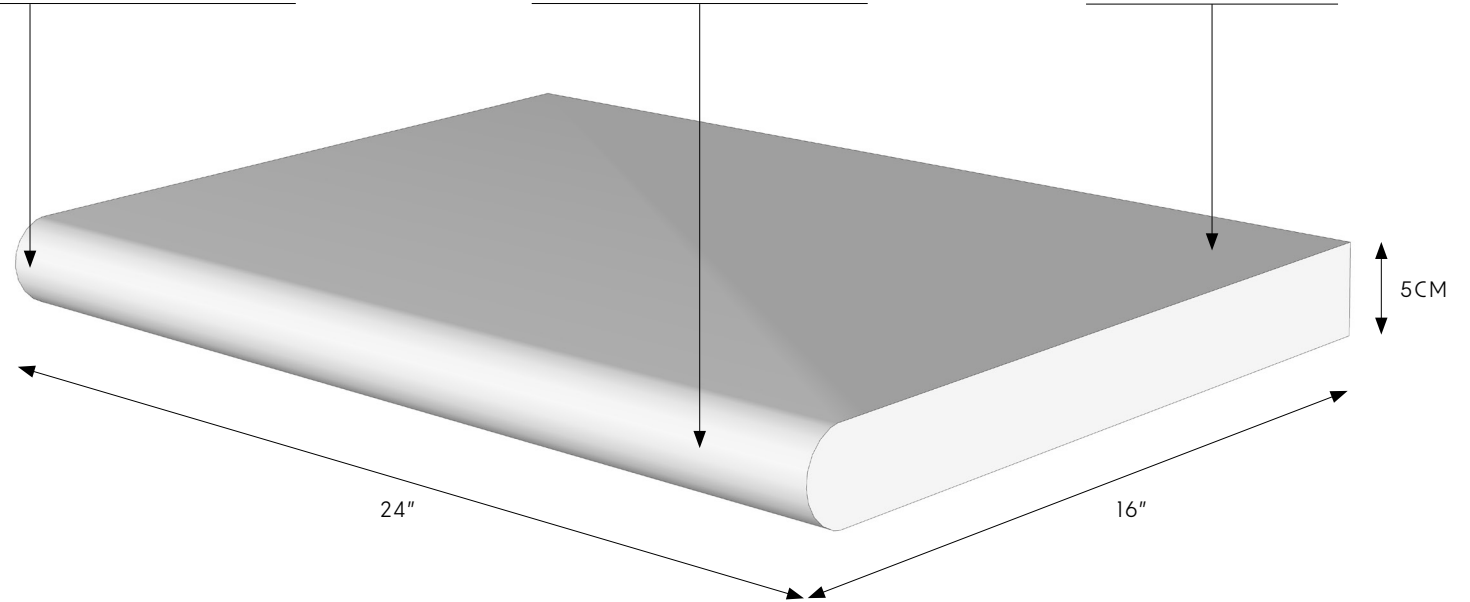

APPLICATIONS

MASONRY WALLS, COLUMNS, LANDSCAPE, STEPS & POOLS

BULLNOSE EDGE ON ONE SIDE

TUMBLLED FINISH FRONT SIDE

TUMBLLED FINISH TOP

ITEM NAME	IVORY PREMIUM TRAVERTINE BULLNOSE COPING	PART NUMBER	TRVIVORYY1624T-5BNPC
COUNTRY	TURKEY	FORMAT/ TYPE	COPING
CATEGORY	TRAVERTINE	UOM	PC
FINISH	TUMBLLED	THICKNESS	5CM
DIMENSIONS	16 X 24	WEIGHT	64 LBS
PROFILE	BULLNOSE EDGE	COLOR	BEIGE, TAN, OFF-WHITE