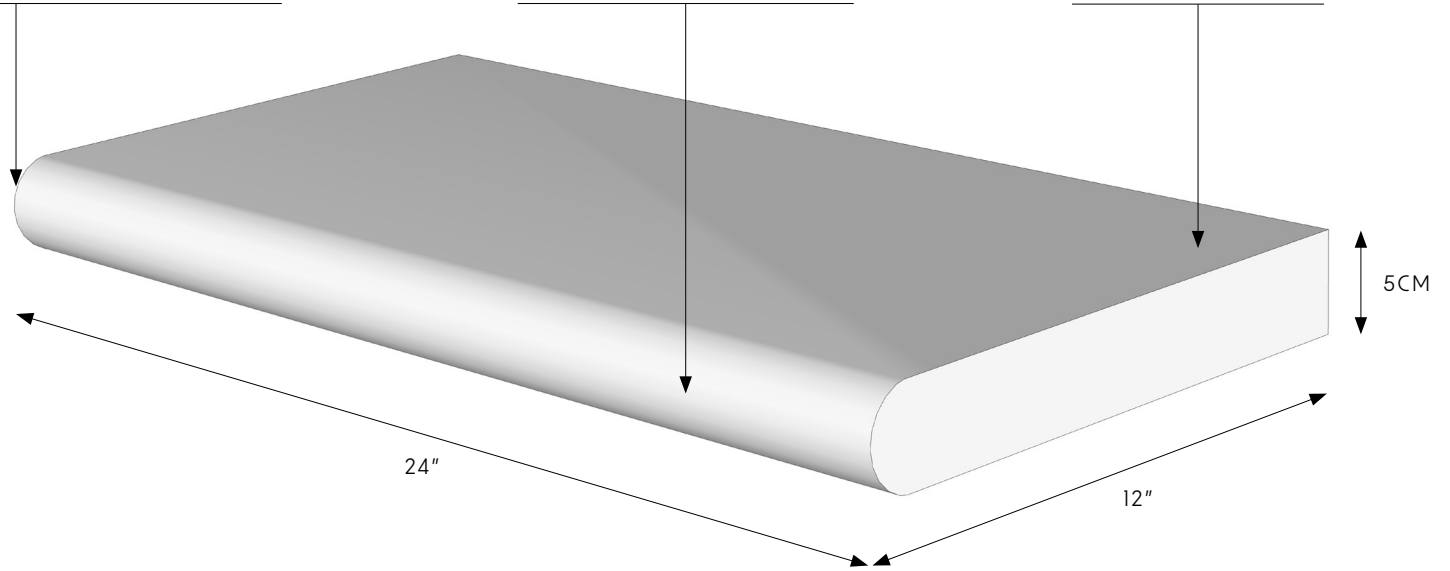

BULLNOSE EDGE ON ONE SIDE

TUMBLLED FINISH FRONT SIDE

TUMBLLED FINISH TOP

ITEM NAME	IVORY PREMIUM TRAVERTINE BULLNOSE COPING	PART NUMBER	TRVIVORYY1224T-3BNPC
COUNTRY	TURKEY	FORMAT/ TYPE	COPING
CATEGORY	TRAVERTINE	UOM	PC
FINISH	TUMBLLED	THICKNESS	3CM
DIMENSIONS	12 X 24	WEIGHT	32 LBS
PROFILE	BULLNOSE EDGE	COLOR	BEIGE, TAN, OFF-WHITE

APPLICATIONS

MASONRY WALLS, COLUMNS, LANDSCAPE, STEPS & POOLS

BULLNOSE EDGE ON ONE SIDE

TUMBLLED FINISH FRONT SIDE

TUMBLLED FINISH TOP

ITEM NAME	IVORY PREMIUM TRAVERTINE BULLNOSE COPING	PART NUMBER	TRVIVORYY1224T-5BNPC
COUNTRY	TURKEY	FORMAT/ TYPE	COPING
CATEGORY	TRAVERTINE	UOM	PC
FINISH	TUMBLLED	THICKNESS	5CM
DIMENSIONS	12 X 24	WEIGHT	53 LBS
PROFILE	BULLNOSE EDGE	COLOR	BEIGE, TAN, OFF-WHITE

APPLICATIONS

MASONRY WALLS, COLUMNS, LANDSCAPE, STEPS & POOLS

BULLNOSE EDGE ON ONE SIDE

TUMBLLED FINISH FRONT SIDE

TUMBLLED FINISH TOP

ITEM NAME	IVORY PREMIUM TRAVERTINE BULLNOSE COPING	PART NUMBER	TRVIVORYY1624T-3BNPC
COUNTRY	TURKEY	FORMAT/ TYPE	COPING
CATEGORY	TRAVERTINE	UOM	PC
FINISH	TUMBLLED	THICKNESS	3CM
DIMENSIONS	16 X 24	WEIGHT	43 LBS
PROFILE	BULLNOSE EDGE	COLOR	BEIGE, TAN, OFF-WHITE

APPLICATIONS

MASONRY WALLS, COLUMNS, LANDSCAPE, STEPS & POOLS

BULLNOSE EDGE ON ONE SIDE

TUMBLLED FINISH FRONT SIDE

TUMBLLED FINISH TOP

ITEM NAME	IVORY PREMIUM TRAVERTINE BULLNOSE COPING	PART NUMBER	TRVIVORYY1624T-5BNPC
COUNTRY	TURKEY	FORMAT/ TYPE	COPING
CATEGORY	TRAVERTINE	UOM	PC
FINISH	TUMBLLED	THICKNESS	5CM
DIMENSIONS	16 X 24	WEIGHT	64 LBS
PROFILE	BULLNOSE EDGE	COLOR	BEIGE, TAN, OFF-WHITE