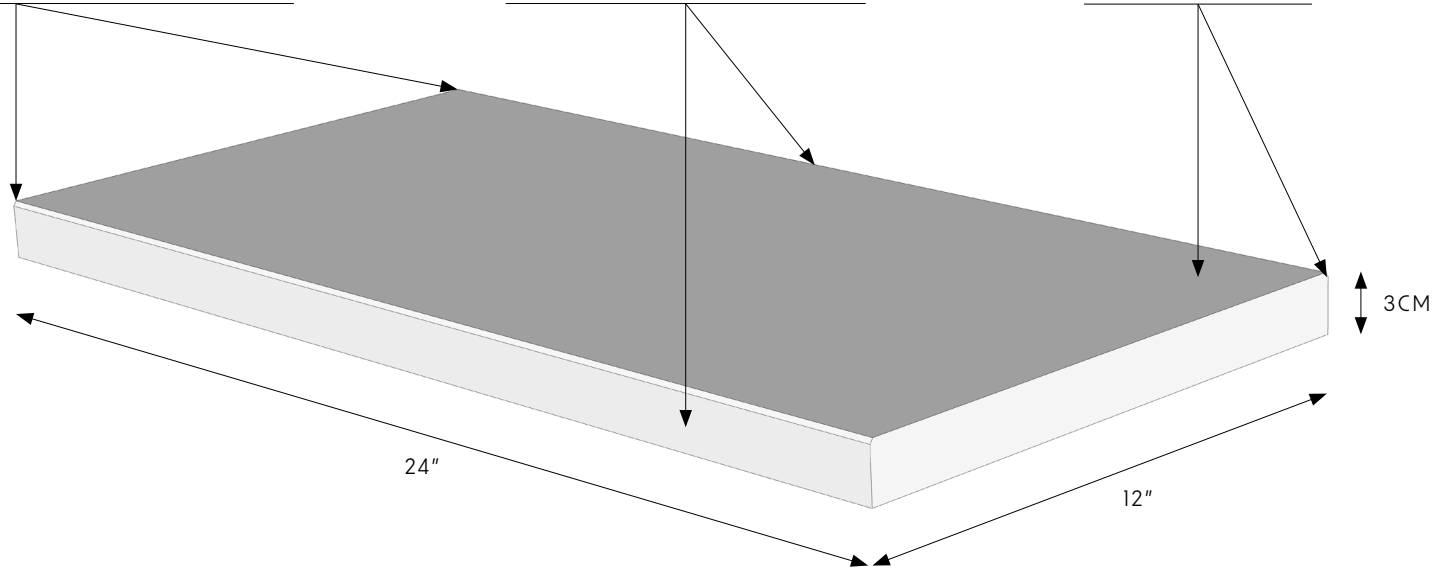

MODERN EDGE ON BOTH SIDES

HONED FINISH ON BOTH SIDES

HONED FINISH TOP

ITEM NAME	AUTUMN LEAVES TRAVERTINE MODERN WALL CAP	PART NUMBER	TRVAUTLVS1224H-3MEWC
COUNTRY	TURKEY	FORMAT/ TYPE	WALL CAP
CATEGORY	TRAVERTINE	UOM	PC
FINISH	HONED	THICKNESS	3CM
DIMENSIONS	12 X 24	WEIGHT	30 LBS
PROFILE	MODERN EDGE	COLOR	TAN, GOLD, RUST, GREY, BROWN

APPLICATIONS

MASONRY WALLS, COLUMNS, LANDSCAPE, STEPS & POOLS

ITEM NAME	AUTUMN LEAVES TRAVERTINE MODERN WALL CAP	PART NUMBER	TRVAULTVS1224H-5MEWC
COUNTRY	TURKEY	FORMAT/ TYPE	WALL CAP
CATEGORY	TRAVERTINE	UOM	PC
FINISH	HONED	THICKNESS	5CM
DIMENSIONS	12 X 24	WEIGHT	60 LBS
PROFILE	MODERN EDGE	COLOR	TAN, GOLD, RUST, GREY, BROWN