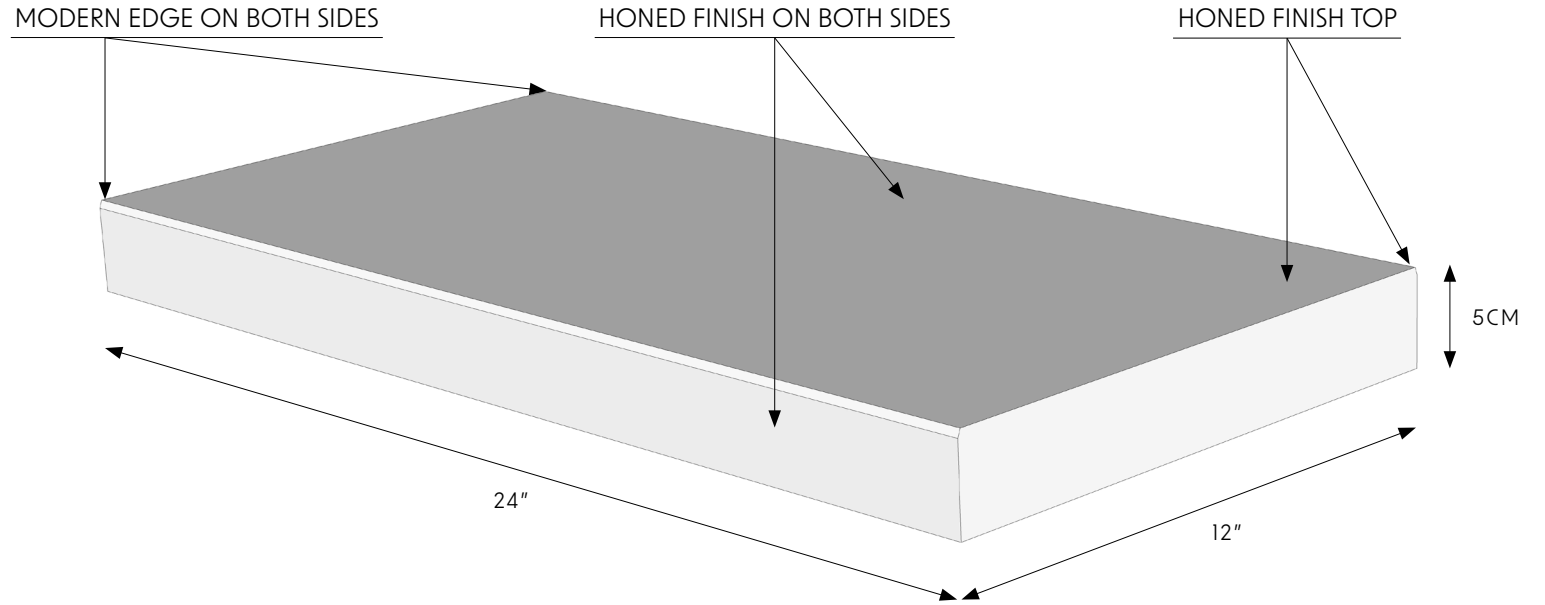

MODERN EDGE ON BOTH SIDES

HONED FINISH ON BOTH SIDES

HONED FINISH TOP

ITEM NAME	AUTUMN LEAVES TRAVERTINE MODERN WALL CAP	PART NUMBER	TRVAUTLVS1224H-3MEWC
COUNTRY	TURKEY	FORMAT/ TYPE	WALL CAP
CATEGORY	TRAVERTINE	UOM	PC
FINISH	HONED	THICKNESS	3CM
DIMENSIONS	12 X 24	WEIGHT	30 LBS
PROFILE	MODERN EDGE	COLOR	TAN, GOLD, RUST, GREY, BROWN

APPLICATIONS

MASONRY WALLS, COLUMNS, LANDSCAPE, STEPS & POOLS

ITEM NAME	AUTUMN LEAVES TRAVERTINE MODERN WALL CAP	PART NUMBER	TRVAULTVS1224H-5MEWC
COUNTRY	TURKEY	FORMAT/ TYPE	WALL CAP
CATEGORY	TRAVERTINE	UOM	PC
FINISH	HONED	THICKNESS	5CM
DIMENSIONS	12 X 24	WEIGHT	60 LBS
PROFILE	MODERN EDGE	COLOR	TAN, GOLD, RUST, GREY, BROWN