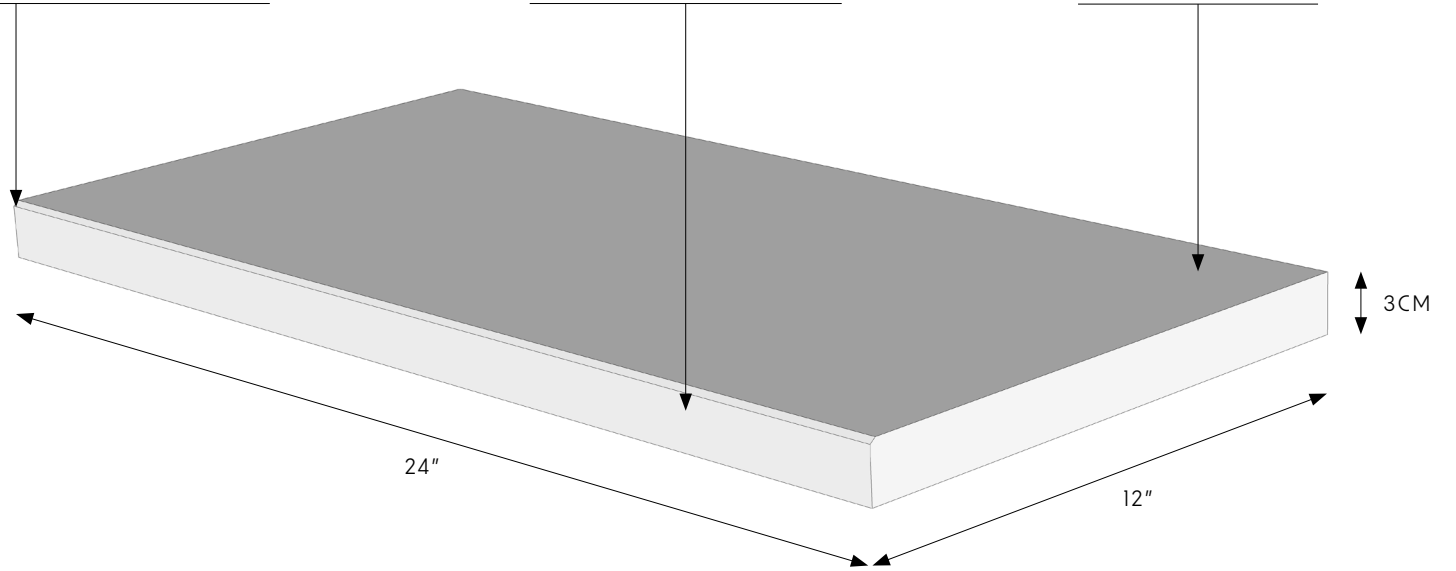

MODERN EDGE ON ONE SIDE

HONED FINISH FRONT SIDE

HONED FINISH TOP

ITEM NAME	AUTUMN LEAVES TRAVERTINE MODERN COPING	PART NUMBER	TRVAULTVS1224H-3MEPC
COUNTRY	TURKEY	FORMAT/ TYPE	COPING
CATEGORY	TRAVERTINE	UOM	PC
FINISH	HONED	THICKNESS	3CM
DIMENSIONS	12 X 24	WEIGHT	35 LBS
PROFILE	MODERN EDGE	COLOR	TAN, GOLD, RUST, GREY, BROWN

APPLICATIONS

MASONRY WALLS, COLUMNS, LANDSCAPE, STEPS & POOLS

MODERN EDGE ON ONE SIDE

HONED FINISH FRONT SIDE

HONED FINISH TOP

ITEM NAME	AUTUMN LEAVES TRAVERTINE MODERN COPING	PART NUMBER	TRVAULTVS1224H-5MEPC
COUNTRY	TURKEY	FORMAT/ TYPE	COPING
CATEGORY	TRAVERTINE	UOM	PC
FINISH	HONED	THICKNESS	5CM
DIMENSIONS	12 X 24	WEIGHT	46 LBS
PROFILE	MODERN EDGE	COLOR	TAN, GOLD, RUST, GREY, BROWN

APPLICATIONS

MASONRY WALLS, COLUMNS, LANDSCAPE, STEPS & POOLS

MODERN EDGE ON ONE SIDE

HONED FINISH FRONT SIDE

HONED FINISH TOP

ITEM NAME	AUTUMN LEAVES TRAVERTINE MODERN COPING	PART NUMBER	TRVAULTVS1624H-5MEPC
COUNTRY	TURKEY	FORMAT/ TYPE	COPING
CATEGORY	TRAVERTINE	UOM	PC
FINISH	HONED	THICKNESS	5CM
DIMENSIONS	16 X 24	WEIGHT	58 LBS
PROFILE	MODERN EDGE	COLOR	TAN, GOLD, RUST, GREY, BROWN