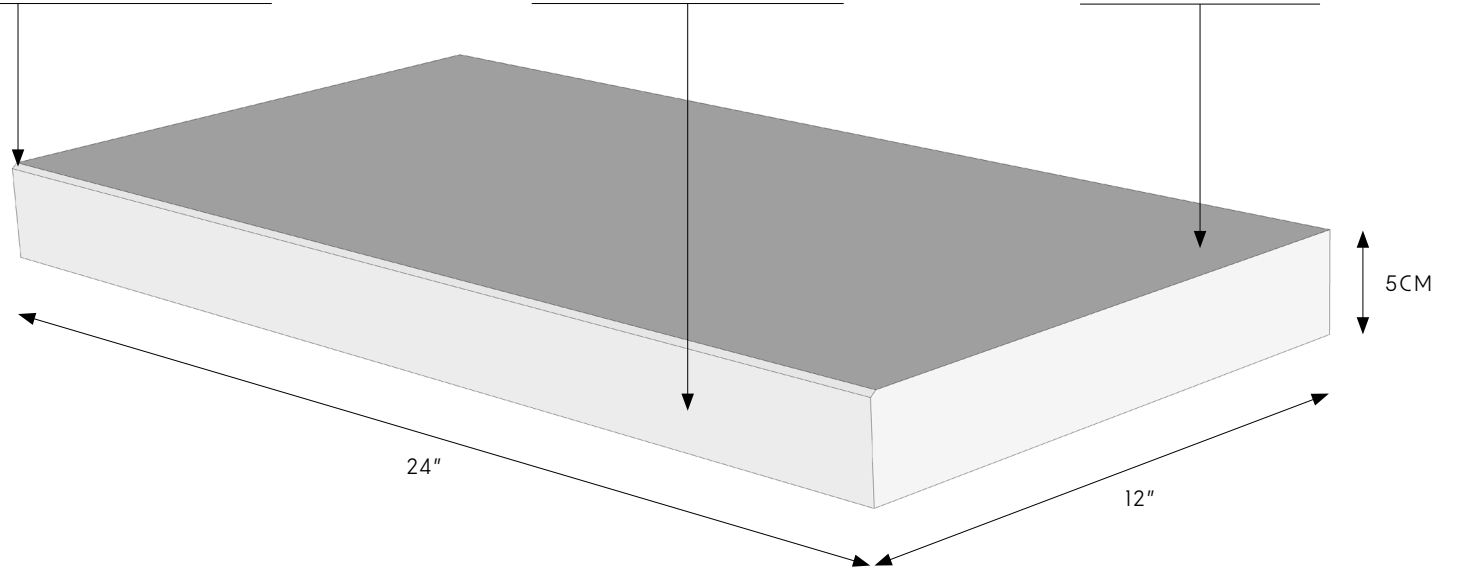

APPLICATIONS

MASONRY WALLS, COLUMNS, LANDSCAPE, STEPS & POOLS

MODERN EDGE ON ONE SIDE

HONED FINISH FRONT SIDE

HONED FINISH TOP

ITEM NAME	AUTUMN LEAVES TRAVERTINE MODERN COPING	PART NUMBER	TRVAULTVS1224H-5MEPC
COUNTRY	TURKEY	FORMAT/ TYPE	COPING
CATEGORY	TRAVERTINE	UOM	PC
FINISH	HONED	THICKNESS	5CM
DIMENSIONS	12 X 24	WEIGHT	46 LBS
PROFILE	MODERN EDGE	COLOR	TAN, GOLD, RUST, GREY, BROWN

APPLICATIONS

MASONRY WALLS, COLUMNS, LANDSCAPE, STEPS & POOLS

MODERN EDGE ON ONE SIDE

HONED FINISH FRONT SIDE

HONED FINISH TOP

ITEM NAME	AUTUMN LEAVES TRAVERTINE MODERN COPING	PART NUMBER	TRVAULTVS1624H-5MEPC
COUNTRY	TURKEY	FORMAT/ TYPE	COPING
CATEGORY	TRAVERTINE	UOM	PC
FINISH	HONED	THICKNESS	5CM
DIMENSIONS	16 X 24	WEIGHT	58 LBS
PROFILE	MODERN EDGE	COLOR	TAN, GOLD, RUST, GREY, BROWN