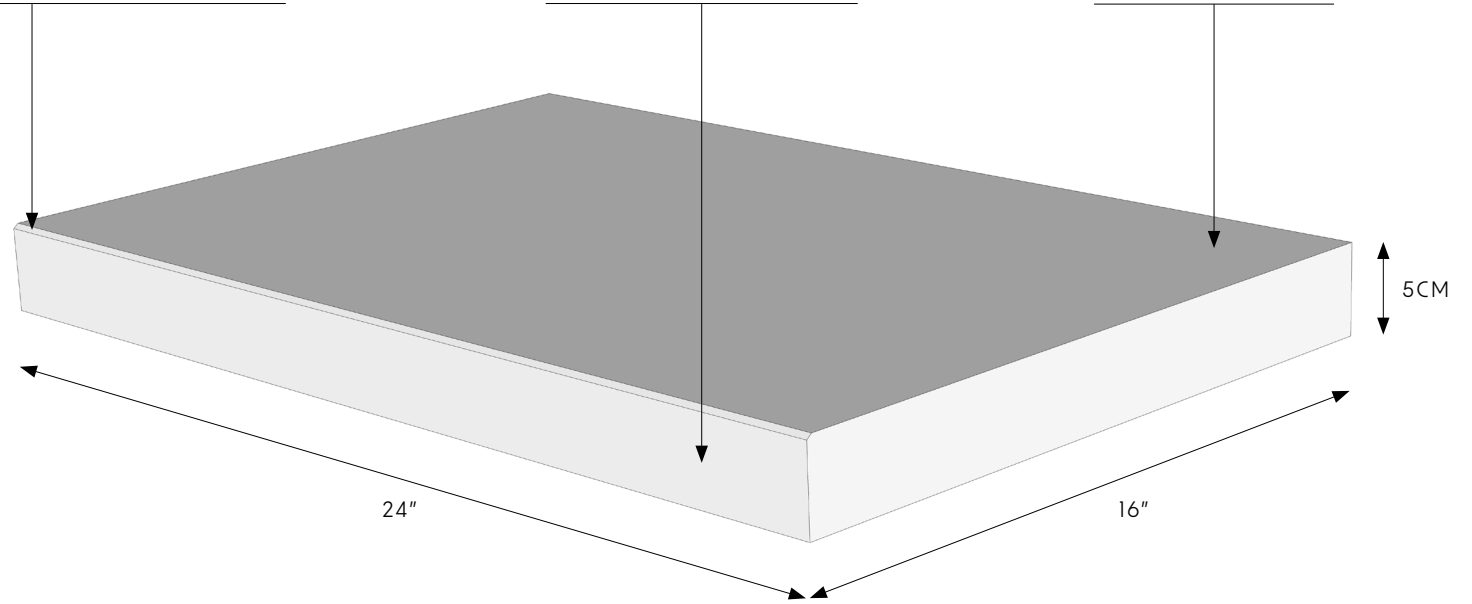

APPLICATIONS

MASONRY WALLS, COLUMNS, LANDSCAPE, STEPS & POOLS

MODERN EDGE ON ONE SIDE

HONED FINISH FRONT SIDE

HONED FINISH TOP

ITEM NAME	AUTUMN LEAVES TRAVERTINE MODERN COPING	PART NUMBER	TRVAULTVS1624H-5MEPC
COUNTRY	TURKEY	FORMAT/ TYPE	COPING
CATEGORY	TRAVERTINE	UOM	PC
FINISH	HONED	THICKNESS	5CM
DIMENSIONS	16 X 24	WEIGHT	58 LBS
PROFILE	MODERN EDGE	COLOR	TAN, GOLD, RUST, GREY, BROWN