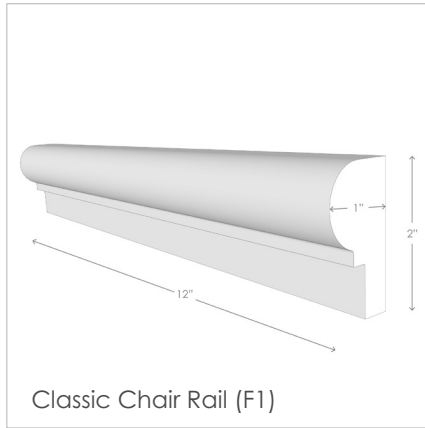

Standard Liner

Classic Chair Rail (F1)

CATEGORY	MARBLE	FORMAT/ TYPE	TRIM
COUNTRY	TURKEY	FINISH	POLISHED
COLOR	BEIGE, IVORY, TAN	UOM	PC

PROFILE	DIMENSION	PART NUMBERS	FINISH
STANDARD LINER	3/4 X 12 X 3/4	MARCAPPUCLN34P	POLISHED
CLASSIC CHAIR RAIL (F1)	2 X 12 X 1	MARCAPPUCCHF1P	POLISHED