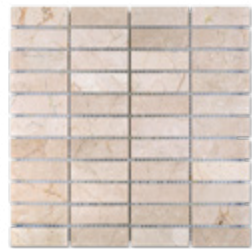

CREMA MARFIL

CREMA MARFIL

Introducing CREMA MARFIL marble. One of Spain's most iconic stones, celebrated for its soft beige tones and subtle veining. Available in two distinct selections:

- **Crema Marfil Select** has a very uniform light beige color with minimal variation and subtle veining, offering a clean and consistent appearance. It features few to no imperfections, giving it a refined, modern, and high-end look.
- **Crema Marfil Classic** features a warm beige tone with moderate color variation and visible veining, sometimes including fossils or natural imperfections. It offers a traditional look with more character, ideal for traditional or rustic designs.
- NSR's collection features a wide range of tile sizes available in both honed and polished finishes, complemented by an assortment of mosaics, trims, and slabs—making **Crema Marfil** a highly versatile choice for everything from classic to contemporary design projects.
- Applications: Flooring, Countertops and Vanities, Shower Walls & tub surrounds, Backsplashes, Staircases, Fireplace surrounds, and Wall Cladding.
- Marketing Materials include 3x6 tile samples, 12x24 tile & trims display, 7x7 and 7x14 ID cards that are part of NSR countertop display program, and a Marble catalog.

TILES
Honed/ Polished

12" x 24"

18" x 18"

24" x 24"

MOSAICS & TRIMS

1" Hexagon
Honed/ Polished

2" Hexagon
Honed/ Polished

3" Hexagon
Honed/ Polished

1" X 2" Brick
Honed/ Polished

Bamboo
Honed/ Polished

Basketweave with Brown Dot
Honed/ Polished

Octagon with Brown Dot
Honed/ Polished

2" X 4" Brick
Honed/ Polished/ Tumbled

2" X 4" Brick Beveled
Honed/ Polished

1" X 3" Stacked
Honed/ Polished

1" X 2" Herringbone
Honed/ Polished

Grand Chair Rail (F5)
Honed/ Polished

Standard Liner
Honed/ Polished

Mini Liner
Honed/ Polished

Quarter Round
Honed/ Polished

1" X 3" Herringbone
Honed/ Polished