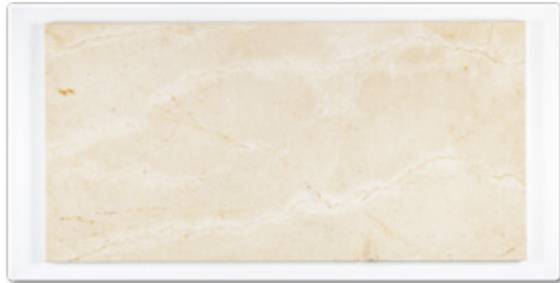

NSR COUNTERTOP PROGRAM

Marketing Displays
7X14 ID CARDS / 7X7 ID CARDS

CREMA MARFIL SELECT HONED