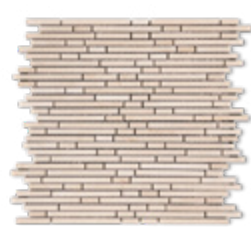

TILES

3" x 6"
H/P

3" x 6"
Beveled

4" x 8"
H/P

6" x 12"
H/P

4" x 12"

6" x 6"
H/P/T

12" x 12"
H/P

TILES
Honed/ Polished

12" x 24"

18" x 18"

24" x 24"

MOSAICS & TRIMS

1" Hexagon
Honed/ Polished

2" Hexagon
Honed/ Polished

3" Hexagon
Honed/ Polished

1" X 2" Brick
Honed/ Polished

Bamboo
Honed/ Polished

Basketweave with Brown Dot
Honed/ Polished

Octagon with Brown Dot
Honed/ Polished

2" X 4" Brick
Honed/ Polished/ Tumbled

2" X 4" Brick Beveled
Honed/ Polished

1" X 3" Stacked
Honed/ Polished

1" X 2" Herringbone
Honed/ Polished

Grand Chair Rail (F5)
Honed/ Polished

Standard Liner
Honed/ Polished

Mini Liner
Honed/ Polished

Quarter Round
Honed/ Polished

1" X 3" Herringbone
Honed/ Polished