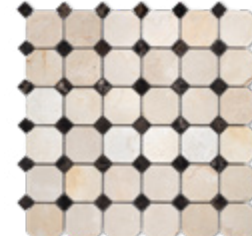

CREMA MARFIL

CREMA MARFIL

Introducing CREMA MARFIL marble. One of Spain's most iconic stones, celebrated for its soft beige tones and subtle veining. Available in two distinct selections:

- **Crema Marfil Select** has a very uniform light beige color with minimal variation and subtle veining, offering a clean and consistent appearance. It features few to no imperfections, giving it a refined, modern, and high-end look.
- **Crema Marfil Classic** features a warm beige tone with moderate color variation and visible veining, sometimes including fossils or natural imperfections. It offers a traditional look with more character, ideal for traditional or rustic designs.
- NSR's collection features a wide range of tile sizes available in both honed and polished finishes, complemented by an assortment of mosaics, trims, and slabs—making **Crema Marfil** a highly versatile choice for everything from classic to contemporary design projects.
- Applications: Flooring, Countertops and Vanities, Shower Walls & tub surrounds, Backsplashes, Staircases, Fireplace surrounds, and Wall Cladding.
- Marketing Materials include 3x6 tile samples, 12x24 tile & trims display, 7x7 and 7x14 ID cards that are part of NSR countertop display program, and a Marble catalog.

TILES
Honed/ Polished

12" x 24"

18" x 18"

24" x 24"

MOSAICS & TRIMS

1" Hexagon
Honed/ Polished

2" Hexagon
Honed/ Polished

3" Hexagon
Honed/ Polished

1" X 2" Brick
Honed/ Polished

Bamboo
Honed/ Polished

Basketweave with Brown Dot
Honed/ Polished

Octagon with Brown Dot
Honed/ Polished

2" X 4" Brick
Honed/ Polished/ Tumbled

2" X 4" Brick Beveled
Honed/ Polished

1" X 3" Stacked
Honed/ Polished

1" X 2" Herringbone
Honed/ Polished

Grand Chair Rail (F5)
Honed/ Polished

Standard Liner
Honed/ Polished

Mini Liner
Honed/ Polished

Quarter Round
Honed/ Polished

1" X 3" Herringbone
Honed/ Polished