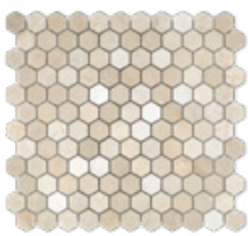

TILES

3" x 6"
H/P

3" x 6"
Beveled

4" x 8"
H/P

6" x 12"
H/P

4" x 12"

6" x 6"
H/P/T

12" x 12"
H/P

TILES
Honed/ Polished

12" x 24"

18" x 18"

24" x 24"

MOSAICS & TRIMS

1" Hexagon
Honed/ Polished

2" Hexagon
Honed/ Polished

3" Hexagon
Honed/ Polished

1" X 2" Brick
Honed/ Polished

Bamboo
Honed/ Polished

Basketweave with Brown Dot
Honed/ Polished

Octagon with Brown Dot
Honed/ Polished

2" X 4" Brick
Honed/ Polished/ Tumbled

2" X 4" Brick Beveled
Honed/ Polished

1" X 3" Stacked
Honed/ Polished

1" X 2" Herringbone
Honed/ Polished

Grand Chair Rail (F5)
Honed/ Polished

Standard Liner
Honed/ Polished

Mini Liner
Honed/ Polished

Quarter Round
Honed/ Polished

1" X 3" Herringbone
Honed/ Polished