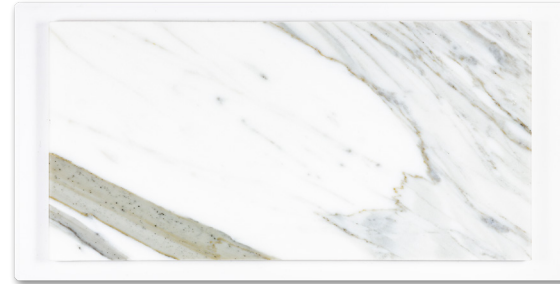

NSR COUNTERTOP PROGRAM

Marketing Displays

7X14 ID CARDS

POLISHED