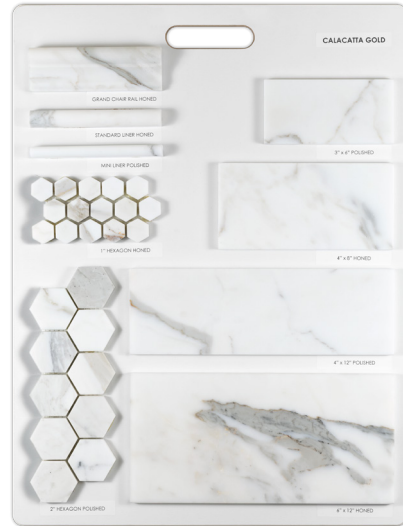

CALACATTA GOLD DISPLAY PROGRAM

Marketing Displays

LBCG10