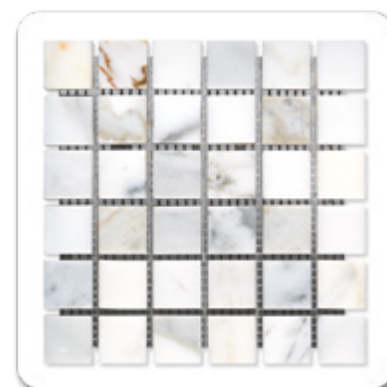

# NSR COUNTERTOP PROGRAM

Marketing Displays

7X7 ID CARDS

1" HEXAGON POLISHED

1" HEXAGON HONED

2" HEXAGON HONED

3" HEXAGON POLISHED

3" HEXAGON HONED

5/8"X5/8" SQUARE HONED

1"X1" SQUARE HONED

2"X2" SQUARE HONED