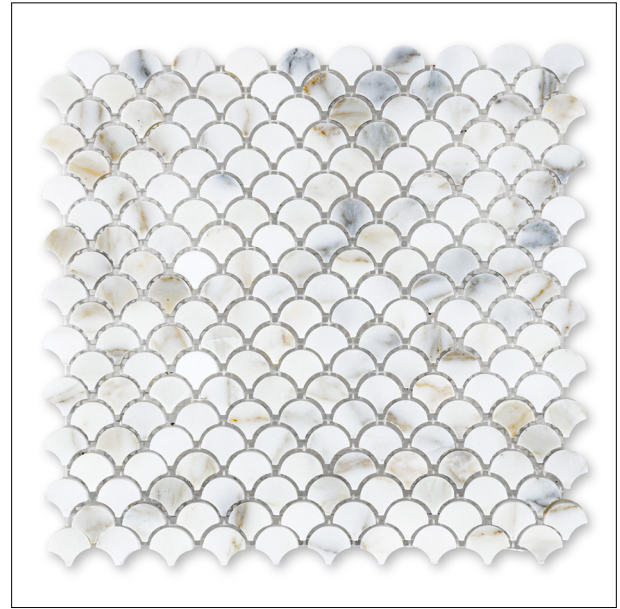

ITEM NAME	CALACATTA GOLD - 1" FAN	PART NUMBER	MARCALGLDFAN1H
CATEGORY	MARBLE	FORMAT/ TYPE	MOSAIC
FINISH	HONED	UOM	PIECE
DIMENSIONS	11 x 11-5/8	THICKNESS	3/8"
SQFT P/SHEET	0.89 SF	PIECE SIZE	7/8 x 1
COLOR	WHITE, LIGHT GREY, GOLD, RUST		
APPLICATIONS	RESIDENTIAL, COMMERCIAL FLOORS/WALLS, INTERIOR/EXTERIOR (NO FREEZE/THAW), (NO STEAM SHOWER), WET AREA (WHEN PROPERLY SEALED), (NO POOLS)		

ITEM NAME	CALACATTA GOLD - 1" FAN	PART NUMBER	MARCALGLDFAN1P
CATEGORY	MARBLE	FORMAT/ TYPE	MOSAIC
FINISH	POLISHED	UOM	PIECE
DIMENSIONS	11 x 11-5/8	THICKNESS	3/8"
SQFT P/SHEET	0.89 SF	PIECE SIZE	7/8 x 1
COLOR	WHITE, LIGHT GREY, GOLD, RUST		
APPLICATIONS	RESIDENTIAL, COMMERCIAL FLOORS/WALLS, INTERIOR/EXTERIOR (NO FREEZE/THAW), (NO STEAM SHOWER), WET AREA (WHEN PROPERLY SEALED), (NO POOLS)		