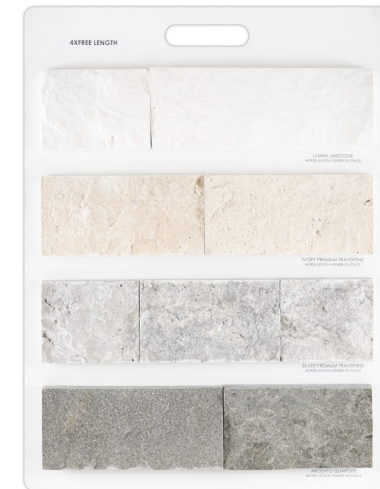

# 4XFREE LENGTH

Product Display Options

# 4XFREE LENGTH VENEER

Marketing Displays

4"X6" SAMPLES

12X24 4XFREE DISPLAY BOARD

4XFREE / 8XFREE LENGTH  
CATALOG

4XFREE LENGTH  
LB4XF8

Contact our customer service center [csr@nsrstone.com](mailto:csr@nsrstone.com) or your local sales representative to place a marketing display order, request samples, or additional information.