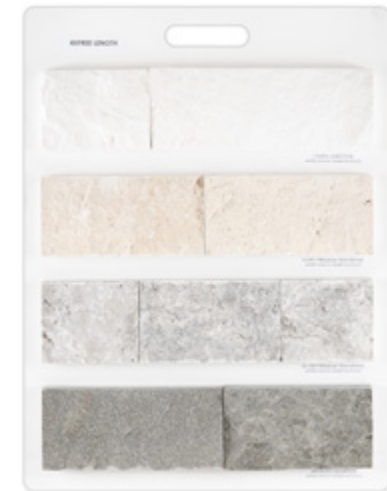

# 4XFREE LENGTH VENEER

Marketing Displays

4"X6" SAMPLES

12X24 4XFREE DISPLAY BOARD

4XFREE / 8XFREE LENGTH  
CATALOG

4XFREE LENGTH  
LB4XF8