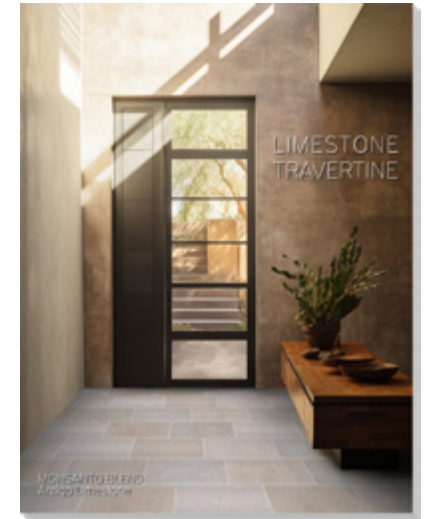

LIMESTONE TRAVERTINE
CATALOG