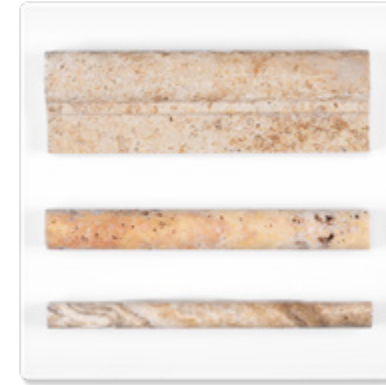

NSR COUNTERTOP PROGRAM

Marketing Displays

7X7 ID CARDS

IVORY PREMIUM TRIMS

SILVER TRIMS

AUTUMN LEAVES TRIMS

NOCE TRIMS

WALNUT TRIMS

NSR COUNTERTOP PROGRAM

Marketing Displays

7X14 ID CARDS

IVORY PREMIUM TRAVERTINE
FILLED/HONED

IVORY P. VEINCUT TRAVERTINE
FILLED/HONED

VERACRUZ TRAVERTINE
FILLED/HONED

VERACRUZ VEINCUT TRAVERTINE
FILLED/HONED