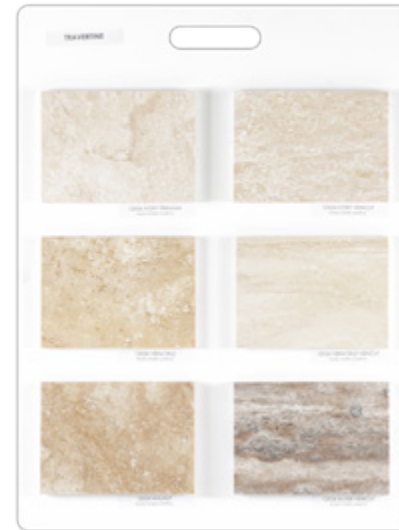

TRAVERTINE

Product Display Options

3X6 SAMPLE PROGRAM

Marketing Displays

IVORY PREMIUM TRAVERTINE
FILLED/HONED

IVORY P. VEINCUT TRAVERTINE
FILLED/HONED

VERACRUZ TRAVERTINE
FILLED/HONED

VERACRUZ VEINCUT TRAVERTINE
FILLED/HONED

WALNUT TRAVERTINE
FILLED/HONED

SILVER VEINCUT TRAVERTINE
FILLED/HONED

TRAVERTINE LIBRARY BOARDS / CATALOG

Marketing Displays

TRAVERTINE - SLATE
LBTR18

IVORY PREMIUM
TRAVERTINE
LBIP20

TRAVERTINE
LBTR43

LIMESTONE TRAVERTINE
CATALOG