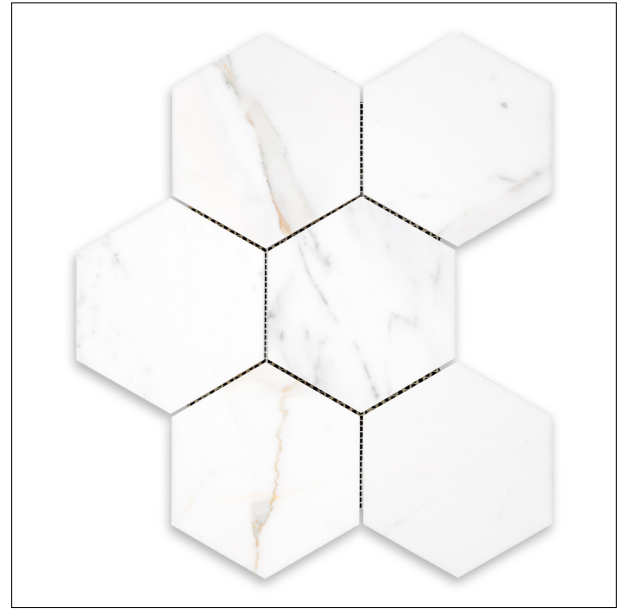

ITEM NAME	CALACATTA GOLD - 5" HEX	PART NUMBER	MARCALGLDHEX5H
CATEGORY	MARBLE	FORMAT/ TYPE	MOSAIC
FINISH	HONED	UOM	PIECE
DIMENSIONS	10-1/8 x 13-1/4	THICKNESS	3/8"
SQFT P/SHEET	0.93 SF	PIECE SIZE	5 x 5-3/4
COLOR	WHITE, LIGHT GREY, GOLD, RUST		
APPLICATIONS	RESIDENTIAL, COMMERCIAL FLOORS/WALLS, INTERIOR/EXTERIOR (NO FREEZE/THAW), (NO STEAM SHOWER), WET AREA (WHEN PROPERLY SEALED), (NO POOLS)		

ITEM NAME	CALACATTA GOLD - 5" HEX	PART NUMBER	MARCALGLDHEX5P
CATEGORY	MARBLE	FORMAT/ TYPE	MOSAIC
FINISH	POLISHED	UOM	PIECE
DIMENSIONS	10-1/8 x 13-1/4	THICKNESS	3/8"
SQFT P/SHEET	0.93 SF	PIECE SIZE	5 x 5-3/4
COLOR	WHITE, LIGHT GREY, GOLD, RUST		
APPLICATIONS	RESIDENTIAL, COMMERCIAL FLOORS/WALLS, INTERIOR/EXTERIOR (NO FREEZE/THAW), (NO STEAM SHOWER), WET AREA (WHEN PROPERLY SEALED), (NO POOLS)		