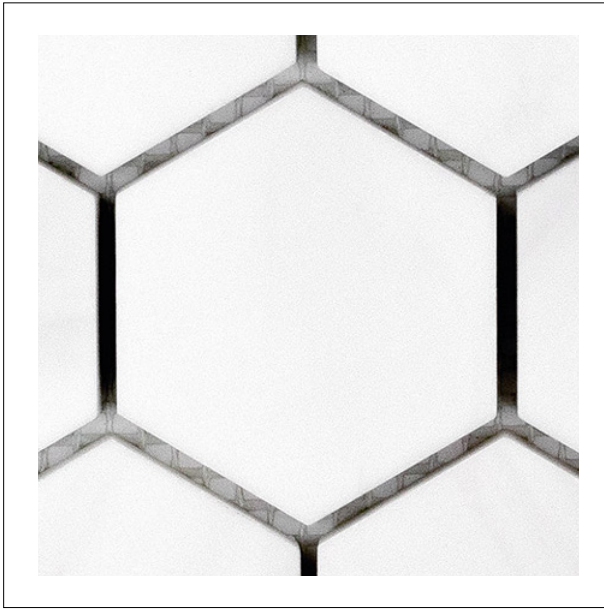

BIANCO DOLOMITE

MARBLE

ITEM NAME	BIANCO DOLOMITE - 2" HEX	PART NUMBER	MARBIADOLHEX2H
CATEGORY	MARBLE	FORMAT/ TYPE	MOSAIC
FINISH	HONED	UOM	PIECE
DIMENSIONS	11-3/4 x 12	THICKNESS	3/8"
SQFT P/SHEET	0.98 SF	PIECE SIZE	1-7/8 x 2-1/4
COLOR	WHITE, LIGHT GREY		
APPLICATIONS			
RESIDENTIAL, COMMERCIAL			
FLOORS/WALLS, INTERIOR/EXTERIOR (NO FREEZE/THAW), (NO STEAM SHOWER), WET AREA (WHEN PROPERLY SEALED), (NO POOLS)			

BIANCO DOLOMITE

MARBLE

ITEM NAME	BIANCO DOLOMITE - 2" HEX	PART NUMBER	MARBIADOLHEX2P
CATEGORY	MARBLE	FORMAT/ TYPE	MOSAIC
FINISH	POLISHED	UOM	PIECE
DIMENSIONS	11-3/4 x 12	THICKNESS	3/8"
SQFT P/SHEET	0.98 SF	PIECE SIZE	1-7/8 x 2-1/4
COLOR	WHITE, LIGHT GREY		
APPLICATIONS	RESIDENTIAL, COMMERCIAL FLOORS/WALLS, INTERIOR/EXTERIOR (NO FREEZE/THAW), (NO STEAM SHOWER), WET AREA (WHEN PROPERLY SEALED), (NO POOLS)		