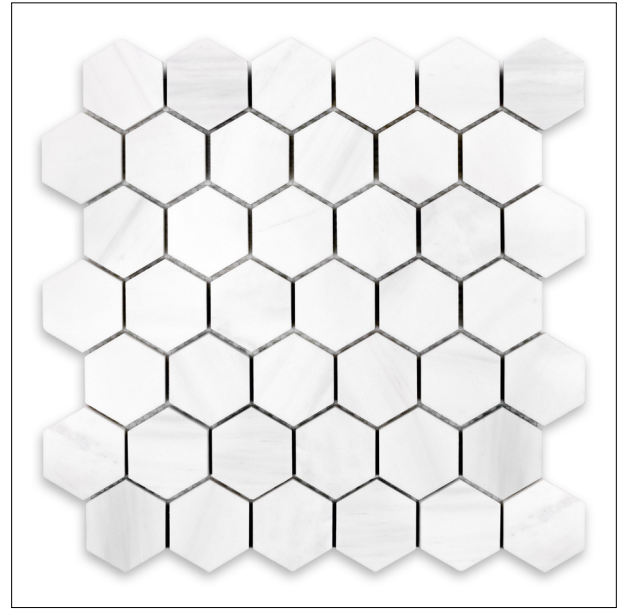

BIANCO DOLOMITE

MARBLE

ITEM NAME	BIANCO DOLOMITE - 2" HEX	PART NUMBER	MARBIADOLHEX2H
CATEGORY	MARBLE	FORMAT/ TYPE	MOSAIC
FINISH	HONED	UOM	PIECE
DIMENSIONS	11-3/4 x 12	THICKNESS	3/8"
SQFT P/SHEET	0.98 SF	PIECE SIZE	1-7/8 x 2-1/4
COLOR	WHITE, LIGHT GREY		
APPLICATIONS			
RESIDENTIAL, COMMERCIAL			
FLOORS/WALLS, INTERIOR/EXTERIOR (NO FREEZE/THAW), (NO STEAM SHOWER), WET AREA (WHEN PROPERLY SEALED), (NO POOLS)			

BIANCO DOLOMITE

MARBLE

ITEM NAME	BIANCO DOLOMITE - 2" HEX	PART NUMBER	MARBIADOLHEX2P
CATEGORY	MARBLE	FORMAT/ TYPE	MOSAIC
FINISH	POLISHED	UOM	PIECE
DIMENSIONS	11-3/4 x 12	THICKNESS	3/8"
SQFT P/SHEET	0.98 SF	PIECE SIZE	1-7/8 x 2-1/4
COLOR	WHITE, LIGHT GREY		
APPLICATIONS	RESIDENTIAL, COMMERCIAL FLOORS/WALLS, INTERIOR/EXTERIOR (NO FREEZE/THAW), (NO STEAM SHOWER), WET AREA (WHEN PROPERLY SEALED), (NO POOLS)		