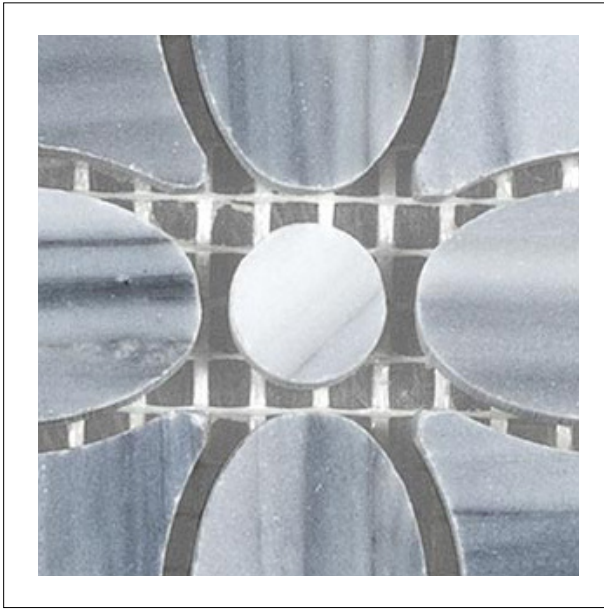

# BARDIGLIO IMPERIALE VEINCUT

MARBLE

<b>ITEM NAME</b>	BARDIGLIO IMPERIALE VEINCUT - FLOWER	<b>PART NUMBER</b>	MARBARDVCFLOWERP
<b>CATEGORY</b>	MARBLE	<b>FORMAT/ TYPE</b>	MOSAIC
<b>FINISH</b>	POLISHED	<b>UOM</b>	PIECE
<b>DIMENSIONS</b>	11-5/8 x 11-5/8	<b>THICKNESS</b>	3/8"
<b>SQFT P/SHEET</b>	0.94 SF	<b>PIECE SIZE</b>	1/2, 1-1/8 x 1-1/8, 3/4 x 1-1/4
<b>COLOR</b>	CLOUD BLUE, LIGHT GREY, DARK GREY		
<b>APPLICATIONS</b>	RESIDENTIAL, COMMERCIAL FLOORS/WALLS, INTERIOR/EXTERIOR (NO FREEZE/THAW), (NO STEAM SHOWER), WET AREA (WHEN PROPERLY SEALED), (NO POOLS)		