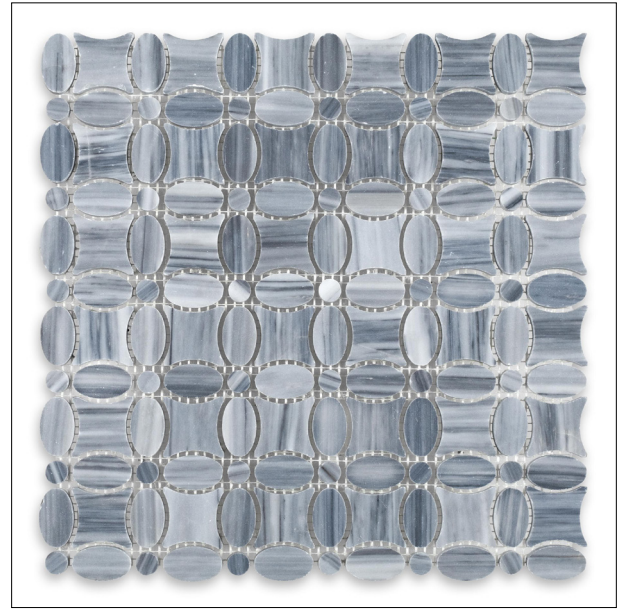

# BARDIGLIO IMPERIALE VEINCUT

MARBLE

<b>ITEM NAME</b>	BARDIGLIO IMPERIALE VEINCUT - FLOWER	<b>PART NUMBER</b>	MARBARDVCFLOWERP
<b>CATEGORY</b>	MARBLE	<b>FORMAT/ TYPE</b>	MOSAIC
<b>FINISH</b>	POLISHED	<b>UOM</b>	PIECE
<b>DIMENSIONS</b>	11-5/8 x 11-5/8	<b>THICKNESS</b>	3/8"
<b>SQFT P/SHEET</b>	0.94 SF	<b>PIECE SIZE</b>	1/2, 1-1/8 x 1-1/8, 3/4 x 1-1/4
<b>COLOR</b>	CLOUD BLUE, LIGHT GREY, DARK GREY		
<b>APPLICATIONS</b>	RESIDENTIAL, COMMERCIAL FLOORS/WALLS, INTERIOR/EXTERIOR (NO FREEZE/THAW), (NO STEAM SHOWER), WET AREA (WHEN PROPERLY SEALED), (NO POOLS)		