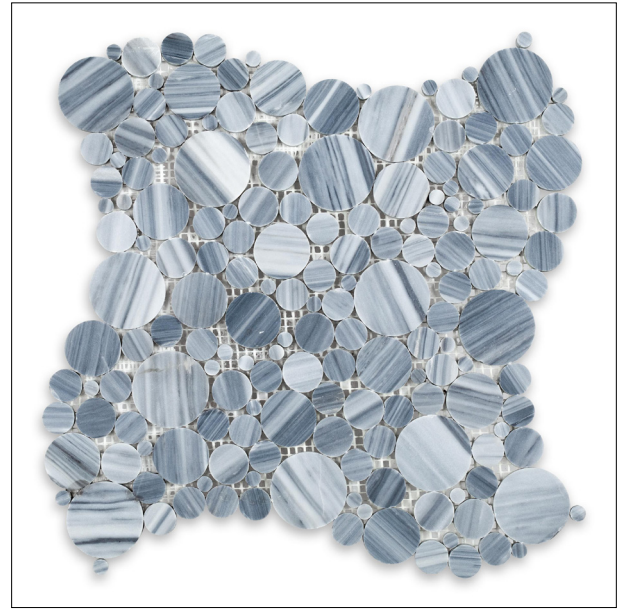

NATURAL
STONE
RESOURCES
EXPORTERS - IMPORTERS - DISTRIBUTORS

BARDIGLIO IMPERIALE VEINCUT MARBLE

ITEM NAME	BARDIGLIO IMPERIALE VEINCUT - BUBBLE	PART NUMBER	MARBARDVCBUBBLEP
CATEGORY	MARBLE	FORMAT/ TYPE	MOSAIC
FINISH	POLISHED	UOM	PIECE
DIMENSIONS	12 x 12	THICKNESS	3/8"
SQFT P/SHEET	1.00 SF	PIECE SIZE	3/8, 3/4, 1, 1-3/8, 1-7/8
COLOR	CLOUD BLUE, LIGHT GREY, DARK GREY		