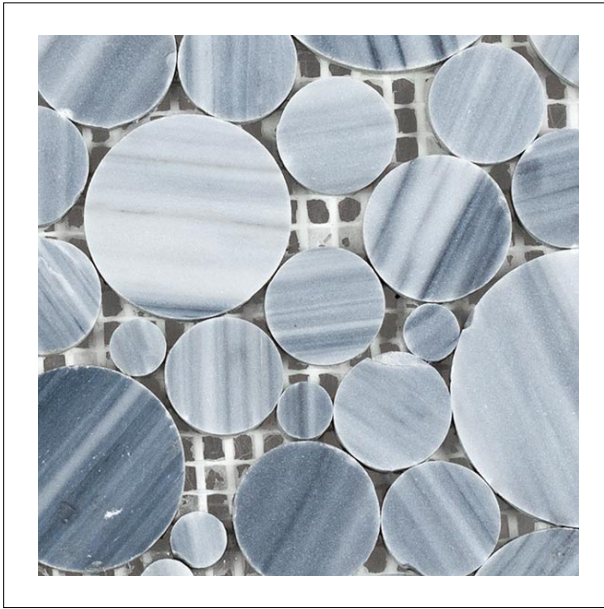

NATURAL
STONE
RESOURCES
EXPORTERS - IMPORTERS - DISTRIBUTORS

BARDIGLIO IMPERIALE VEINCUT MARBLE

ITEM NAME	BARDIGLIO IMPERIALE VEINCUT - BUBBLE	PART NUMBER	MARBARDVCBUBBLEP
CATEGORY	MARBLE	FORMAT/ TYPE	MOSAIC
FINISH	POLISHED	UOM	PIECE
DIMENSIONS	12 x 12	THICKNESS	3/8"
SQFT P/SHEET	1.00 SF	PIECE SIZE	3/8, 3/4, 1, 1-3/8, 1-7/8
COLOR	CLOUD BLUE, LIGHT GREY, DARK GREY		