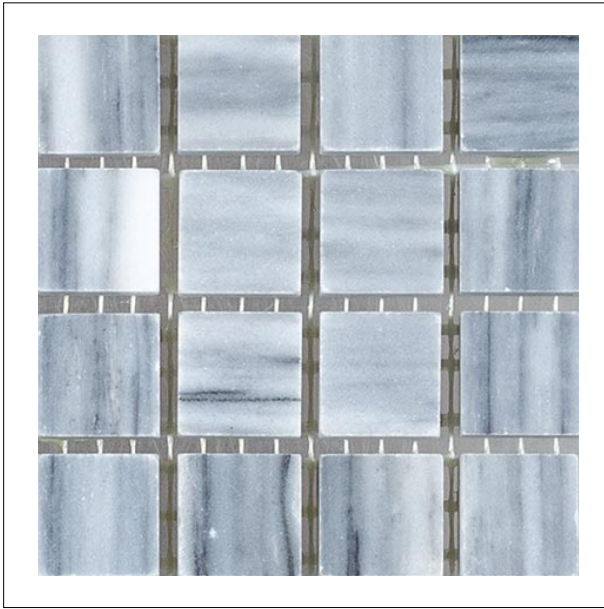

BARDIGLIO IMPERIALE VEINCUT

MARBLE

ITEM NAME	BARDIGLIO IMPERIALE VEINCUT - 5/8X5/8 SQUARE	PART NUMBER	MARBARDVC5858P
CATEGORY	MARBLE	FORMAT/ TYPE	MOSAIC
FINISH	POLISHED	UOM	PIECE
DIMENSIONS	12 x 12	THICKNESS	3/8"
SQFT P/SHEET	1.00 SF	PIECE SIZE	5/8 x 5/8
COLOR	CLOUD BLUE, LIGHT GREY, DARK GREY		
APPLICATIONS	RESIDENTIAL, COMMERCIAL FLOORS/WALLS, INTERIOR/EXTERIOR (NO FREEZE/THAW), (NO STEAM SHOWER), WET AREA (WHEN PROPERLY SEALED), (NO POOLS)		