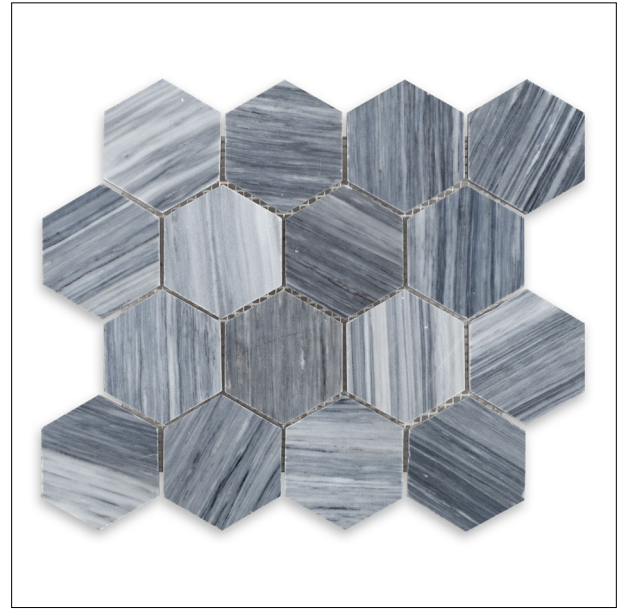

BARDIGLIO IMPERIALE VEINCUT

MARBLE

ITEM NAME	BARDIGLIO IMPERIALE VEINCUT - 3" HEX	PART NUMBER	MARBARDVCH3P
CATEGORY	MARBLE	FORMAT/ TYPE	MOSAIC
FINISH	POLISHED	UOM	PIECE
DIMENSIONS	10-1/8 x 11-3/4	THICKNESS	3/8"
SQFT P/SHEET	0.83 SF	PIECE SIZE	3 x 3-3/8
COLOR	CLOUD BLUE, LIGHT GREY, DARK GREY		