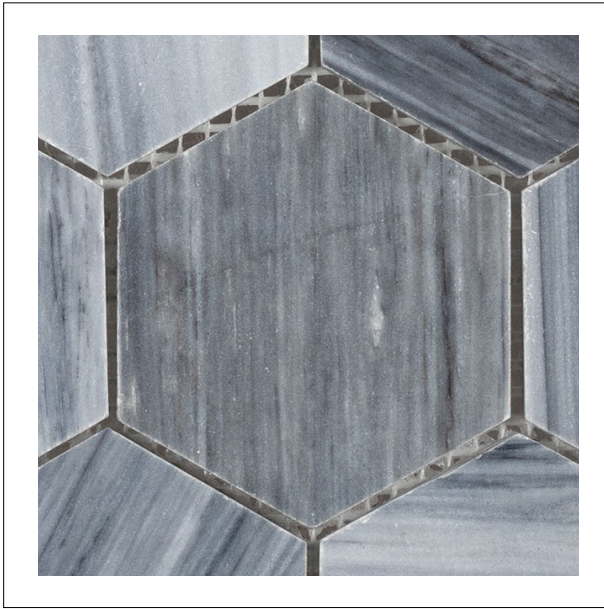

BARDIGLIO IMPERIALE VEINCUT

MARBLE

ITEM NAME	BARDIGLIO IMPERIALE VEINCUT - 3" HEX	PART NUMBER	MARBARDVCH3P
CATEGORY	MARBLE	FORMAT/ TYPE	MOSAIC
FINISH	POLISHED	UOM	PIECE
DIMENSIONS	10-1/8 x 11-3/4	THICKNESS	3/8"
SQFT P/SHEET	0.83 SF	PIECE SIZE	3 x 3-3/8
COLOR	CLOUD BLUE, LIGHT GREY, DARK GREY		