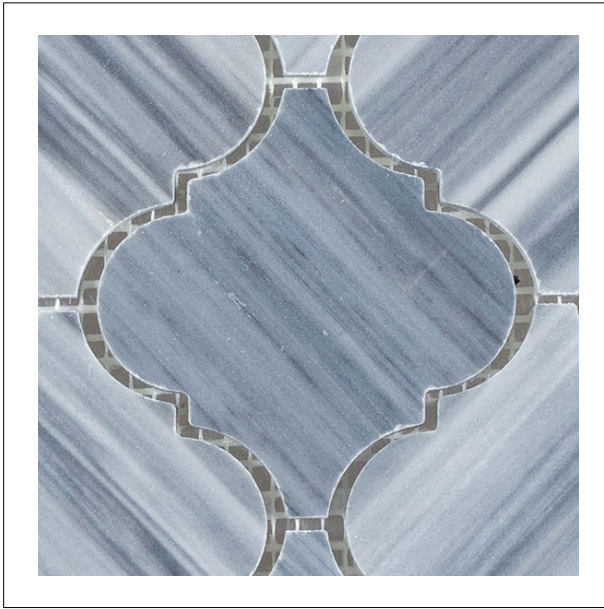

# BARDIGLIO IMPERIALE VEINCUT

MARBLE

<b>ITEM NAME</b>	BARDIGLIO IMPERIALE VEINCUT - 3X3 ARABESQUE	<b>PART NUMBER</b>	MARBARDVCLAN3P
<b>CATEGORY</b>	MARBLE	<b>FORMAT/ TYPE</b>	MOSAIC
<b>FINISH</b>	POLISHED	<b>UOM</b>	PIECE
<b>DIMENSIONS</b>	12-1/8 x 12-3/8	<b>THICKNESS</b>	3/8"
<b>SQFT P/SHEET</b>	1.04 SF	<b>PIECE SIZE</b>	2-7/8 x 3
<b>COLOR</b>	CLOUD BLUE, LIGHT GREY, DARK GREY		