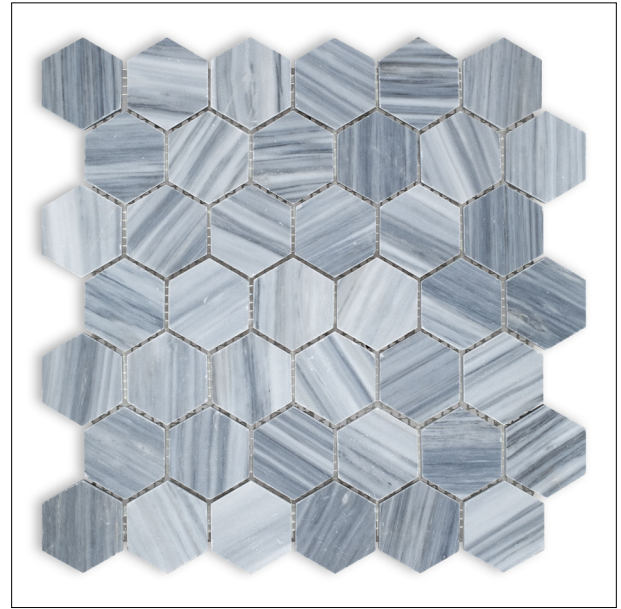

# BARDIGLIO IMPERIALE VEINCUT

MARBLE

<b>ITEM NAME</b>	BARDIGLIO IMPERIALE VEINCUT - 2" HEX	<b>PART NUMBER</b>	MARBARDVCHX2P
<b>CATEGORY</b>	MARBLE	<b>FORMAT/ TYPE</b>	MOSAIC
<b>FINISH</b>	POLISHED	<b>UOM</b>	PIECE
<b>DIMENSIONS</b>	11-3/4 x 12	<b>THICKNESS</b>	3/8"
<b>SQFT P/SHEET</b>	0.98 SF	<b>PIECE SIZE</b>	1-7/8 x 2-1/8
<b>COLOR</b>	CLOUD BLUE, LIGHT GREY, DARK GREY		
<b>APPLICATIONS</b>	RESIDENTIAL, COMMERCIAL FLOORS/WALLS, INTERIOR/EXTERIOR (NO FREEZE/THAW), (NO STEAM SHOWER), WET AREA (WHEN PROPERLY SEALED), (NO POOLS)		