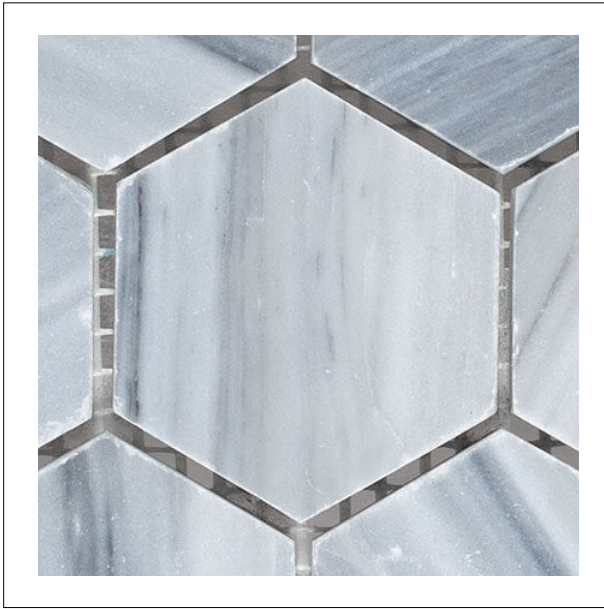

# BARDIGLIO IMPERIALE VEINCUT

MARBLE

<b>ITEM NAME</b>	BARDIGLIO IMPERIALE VEINCUT - 2" HEX	<b>PART NUMBER</b>	MARBARDVCHX2P
<b>CATEGORY</b>	MARBLE	<b>FORMAT/ TYPE</b>	MOSAIC
<b>FINISH</b>	POLISHED	<b>UOM</b>	PIECE
<b>DIMENSIONS</b>	11-3/4 x 12	<b>THICKNESS</b>	3/8"
<b>SQFT P/SHEET</b>	0.98 SF	<b>PIECE SIZE</b>	1-7/8 x 2-1/8
<b>COLOR</b>	CLOUD BLUE, LIGHT GREY, DARK GREY		
<b>APPLICATIONS</b>	RESIDENTIAL, COMMERCIAL FLOORS/WALLS, INTERIOR/EXTERIOR (NO FREEZE/THAW), (NO STEAM SHOWER), WET AREA (WHEN PROPERLY SEALED), (NO POOLS)		