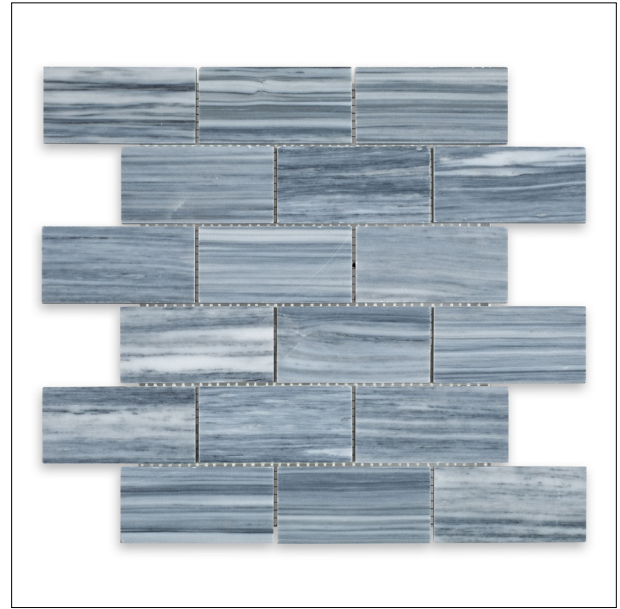

# BARDIGLIO IMPERIALE VEINCUT

MARBLE

<b>ITEM NAME</b>	BARDIGLIO IMPERIALE VEINCUT - 2X4 BRICK	<b>PART NUMBER</b>	MARBARDVC0204P
<b>CATEGORY</b>	MARBLE	<b>FORMAT/ TYPE</b>	MOSAIC
<b>FINISH</b>	POLISHED	<b>UOM</b>	PIECE
<b>DIMENSIONS</b>	12 x 12-3/16	<b>THICKNESS</b>	3/8"
<b>SQFT P/SHEET</b>	1.02 SF	<b>PIECE SIZE</b>	2 x 4
<b>COLOR</b>	CLOUD BLUE, LIGHT GREY, DARK GREY		