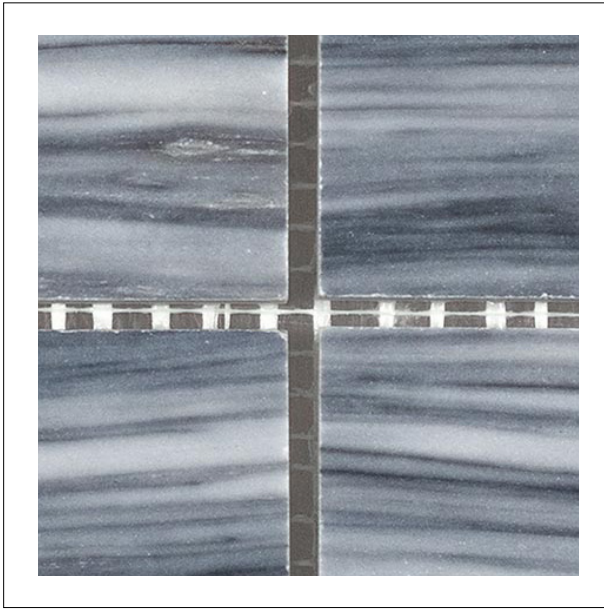

# BARDIGLIO IMPERIALE VEINCUT

MARBLE

<b>ITEM NAME</b>	BARDIGLIO IMPERIALE VEINCUT - 2X2 SQUARE	<b>PART NUMBER</b>	MARBARDVC0202P
<b>CATEGORY</b>	MARBLE	<b>FORMAT/ TYPE</b>	MOSAIC
<b>FINISH</b>	POLISHED	<b>UOM</b>	PIECE
<b>DIMENSIONS</b>	12 x 12	<b>THICKNESS</b>	3/8"
<b>SQFT P/SHEET</b>	1.00 SF	<b>PIECE SIZE</b>	1-7/8 x 1-7/8
<b>COLOR</b>	CLOUD BLUE, LIGHT GREY, DARK GREY		
<b>APPLICATIONS</b>	RESIDENTIAL, COMMERCIAL FLOORS/WALLS, INTERIOR/EXTERIOR (NO FREEZE/THAW), (NO STEAM SHOWER), WET AREA (WHEN PROPERLY SEALED), (NO POOLS)		