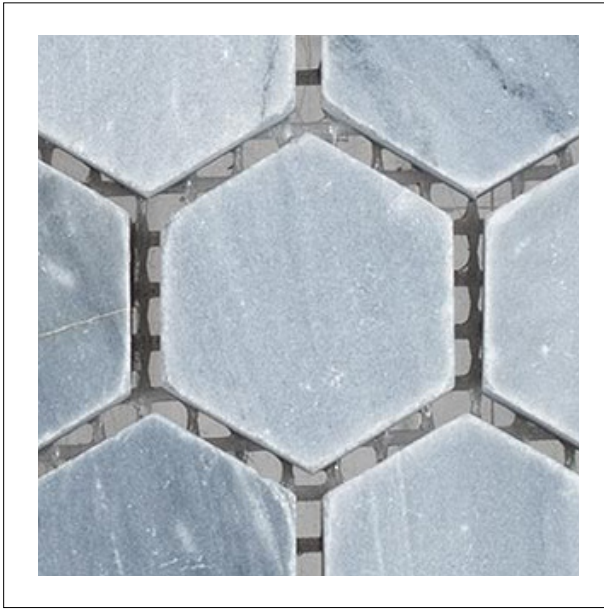

BARDIGLIO IMPERIALE VEINCUT

MARBLE

ITEM NAME	BARDIGLIO IMPERIALE VEINCUT - 1" HEX	PART NUMBER	MARBARDVCHX1P
CATEGORY	MARBLE	FORMAT/ TYPE	MOSAIC
FINISH	POLISHED	UOM	PIECE
DIMENSIONS	11 x 11-5/8	THICKNESS	3/8"
SQFT P/SHEET	0.89 SF	PIECE SIZE	1 x 1-1/8
COLOR	CLOUD BLUE, LIGHT GREY, DARK GREY		
APPLICATIONS	RESIDENTIAL, COMMERCIAL FLOORS/WALLS, INTERIOR/EXTERIOR (NO FREEZE/THAW), (NO STEAM SHOWER), WET AREA (WHEN PROPERLY SEALED), (NO POOLS)		