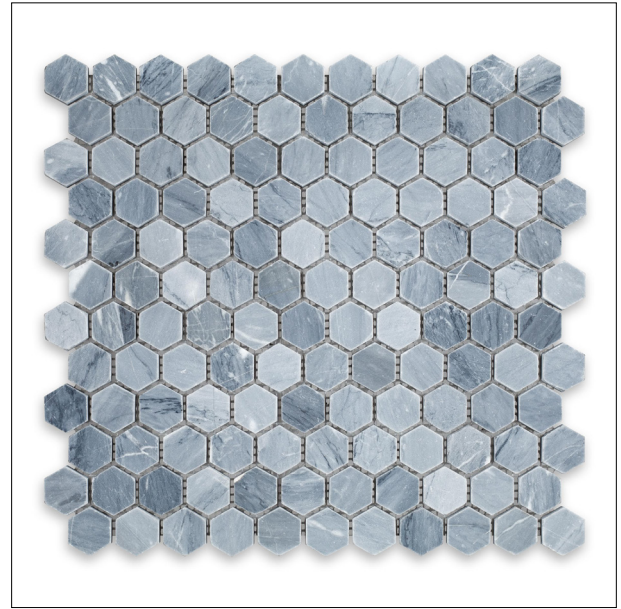

BARDIGLIO IMPERIALE VEINCUT

MARBLE

ITEM NAME	BARDIGLIO IMPERIALE VEINCUT - 1" HEX	PART NUMBER	MARBARDVCHX1P
CATEGORY	MARBLE	FORMAT/ TYPE	MOSAIC
FINISH	POLISHED	UOM	PIECE
DIMENSIONS	11 x 11-5/8	THICKNESS	3/8"
SQFT P/SHEET	0.89 SF	PIECE SIZE	1 x 1-1/8
COLOR	CLOUD BLUE, LIGHT GREY, DARK GREY		
APPLICATIONS	RESIDENTIAL, COMMERCIAL FLOORS/WALLS, INTERIOR/EXTERIOR (NO FREEZE/THAW), (NO STEAM SHOWER), WET AREA (WHEN PROPERLY SEALED), (NO POOLS)		