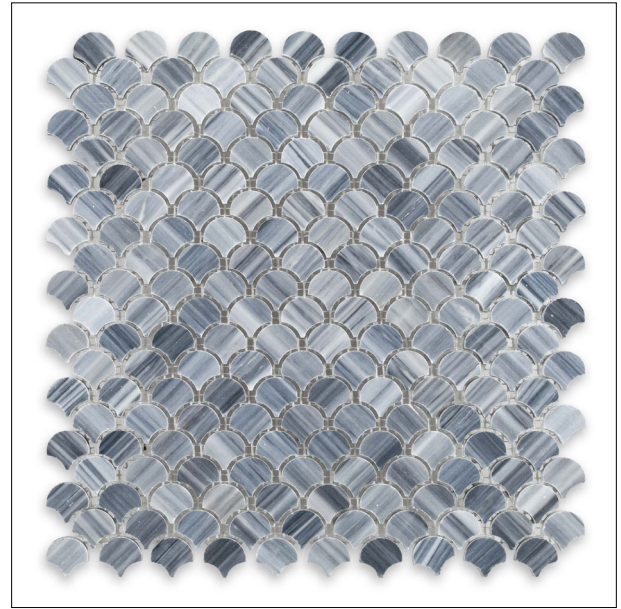

NATURAL
STONE
RESOURCES
EXPORTERS - IMPORTERS - DISTRIBUTORS

BARDIGLIO IMPERIALE VEINCUT

MARBLE

ITEM NAME	BARDIGLIO IMPERIALE VEINCUT - 1" FAN	PART NUMBER	MARBARDVCFAN1P
CATEGORY	MARBLE	FORMAT/ TYPE	MOSAIC
FINISH	POLISHED	UOM	PIECE
DIMENSIONS	11-3/4 x 12	THICKNESS	3/8"
SQFT P/SHEET	0.98 SF	PIECE SIZE	7/8 x 1
COLOR	CLOUD BLUE, LIGHT GREY, DARK GREY		
APPLICATIONS	RESIDENTIAL, COMMERCIAL FLOORS/WALLS, INTERIOR/EXTERIOR (NO FREEZE/THAW), (NO STEAM SHOWER), WET AREA (WHEN PROPERLY SEALED), (NO POOLS)		