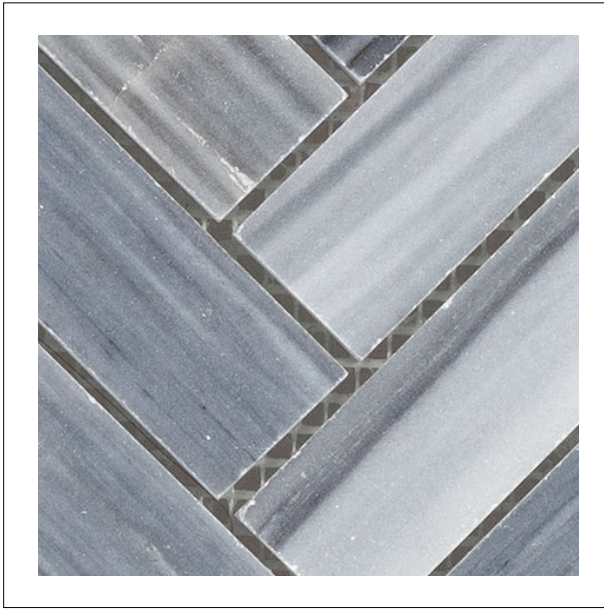

**NATURAL
STONE
RESOURCES**
EXPORTERS - IMPORTERS - DISTRIBUTORS

BARDIGLIO IMPERIALE VEINCUT

MARBLE

ITEM NAME	BARDIGLIO IMPERIALE VEINCUT - 1X3 HERRINGBONE	PART NUMBER	MARBARDVCHB13P
CATEGORY	MARBLE	FORMAT/ TYPE	MOSAIC
FINISH	POLISHED	UOM	PIECE
DIMENSIONS	10-1/2 x 12-3/4	THICKNESS	3/8"
SQFT P/SHEET	0.93 SF	PIECE SIZE	1 x 3
COLOR	CLOUD BLUE, LIGHT GREY, DARK GREY		