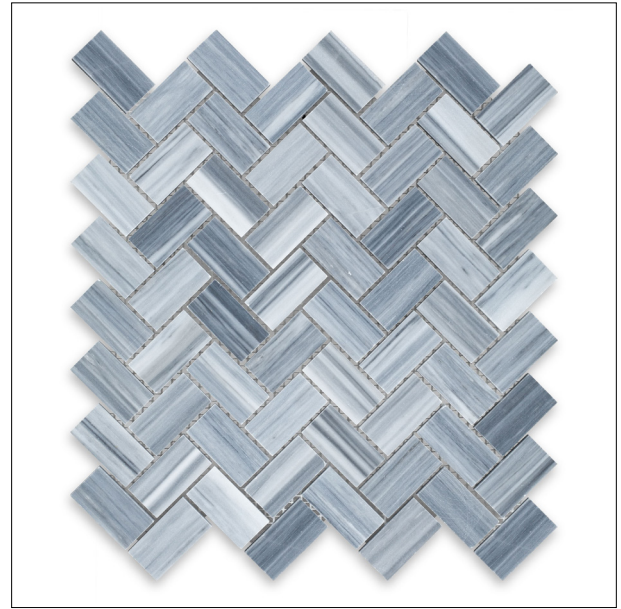

**NATURAL
STONE
RESOURCES**
EXPORTERS - IMPORTERS - DISTRIBUTORS

BARDIGLIO IMPERIALE VEINCUT

MARBLE

ITEM NAME	BARDIGLIO IMPERIALE VEINCUT - 1X2 HERRINGBONE	PART NUMBER	MARBARDVCHB12P
CATEGORY	MARBLE	FORMAT/ TYPE	MOSAIC
FINISH	POLISHED	UOM	PIECE
DIMENSIONS	11-1/8 x 12	THICKNESS	3/8"
SQFT P/SHEET	0.93 SF	PIECE SIZE	1 x 1-7/8
COLOR	CLOUD BLUE, LIGHT GREY, DARK GREY		