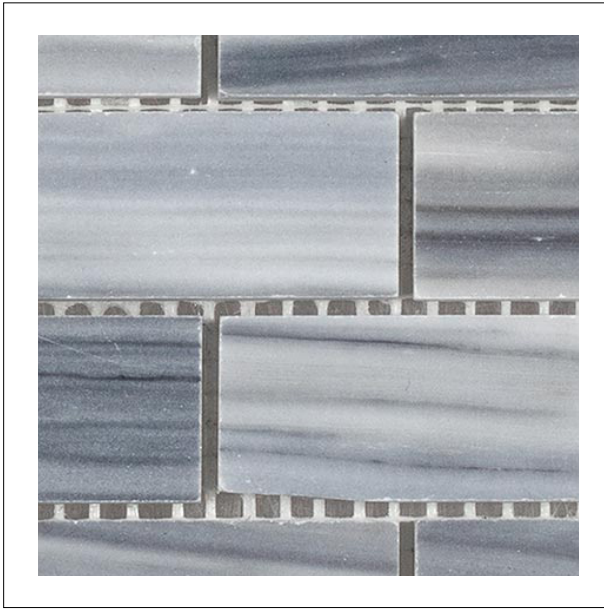

BARDIGLIO IMPERIALE VEINCUT

MARBLE

ITEM NAME	BARDIGLIO IMPERIALE VEINCUT - 1X2 BRICK	PART NUMBER	MARBARDVC0102P
CATEGORY	MARBLE	FORMAT/ TYPE	MOSAIC
FINISH	POLISHED	UOM	PIECE
DIMENSIONS	12-1/4 x 12-3/4	THICKNESS	3/8"
SQFT P/SHEET	1.08 SF	PIECE SIZE	1 x 2
COLOR	CLOUD BLUE, LIGHT GREY, DARK GREY		