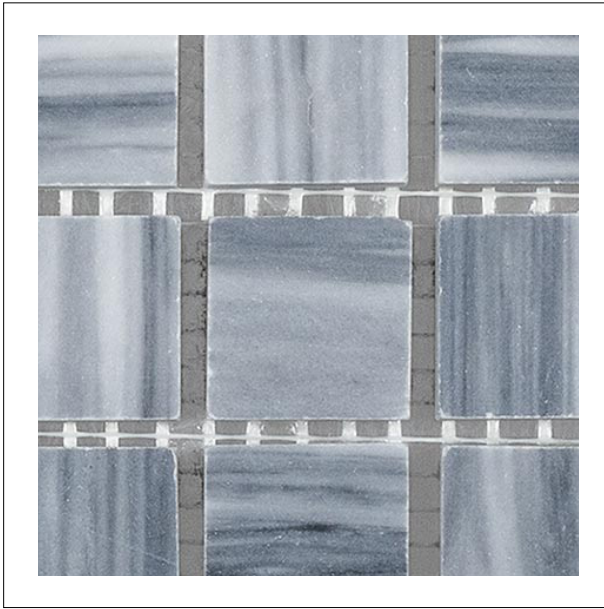

BARDIGLIO IMPERIALE VEINCUT

MARBLE

ITEM NAME	BARDIGLIO IMPERIALE VEINCUT - 1X1 SQUARE	PART NUMBER	MARBARDVC0101P
CATEGORY	MARBLE	FORMAT/ TYPE	MOSAIC
FINISH	POLISHED	UOM	PIECE
DIMENSIONS	12 x 12	THICKNESS	3/8"
SQFT P/SHEET	1.00 SF	PIECE SIZE	1 x 1
COLOR	CLOUD BLUE, LIGHT GREY, DARK GREY		