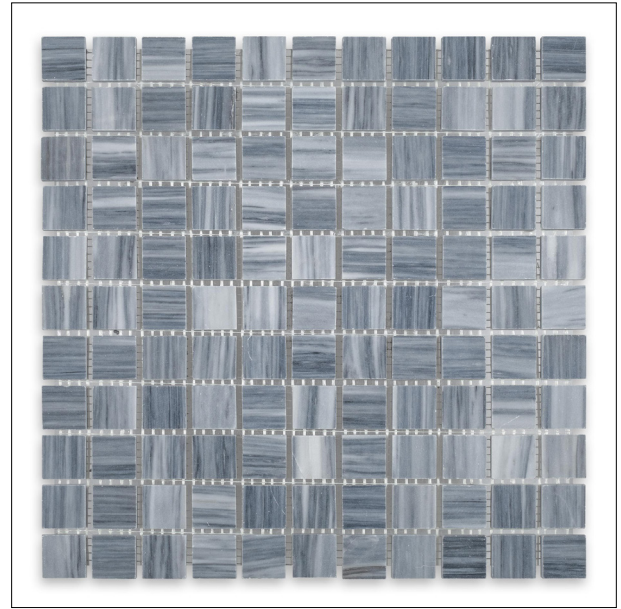

BARDIGLIO IMPERIALE VEINCUT

MARBLE

ITEM NAME	BARDIGLIO IMPERIALE VEINCUT - 1X1 SQUARE	PART NUMBER	MARBARDVC0101P
CATEGORY	MARBLE	FORMAT/ TYPE	MOSAIC
FINISH	POLISHED	UOM	PIECE
DIMENSIONS	12 x 12	THICKNESS	3/8"
SQFT P/SHEET	1.00 SF	PIECE SIZE	1 x 1
COLOR	CLOUD BLUE, LIGHT GREY, DARK GREY		