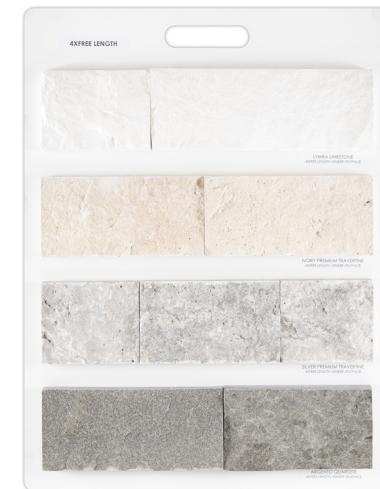

# 4XFREE LENGTH

Product Display Options

# 4XFREE LENGTH VEENER

Marketing Displays

4"X6" SAMPLES

12X24 4XFREE DISPLAY BOARD

4XFREE / 8XFREE LENGTH  
CATALOG

4XFREE LENGTH  
LB4XF8

Contact our customer service center [csr@nsrstone.com](mailto:csr@nsrstone.com) or your local sales representative to place a marketing display order, request samples, or additional information.