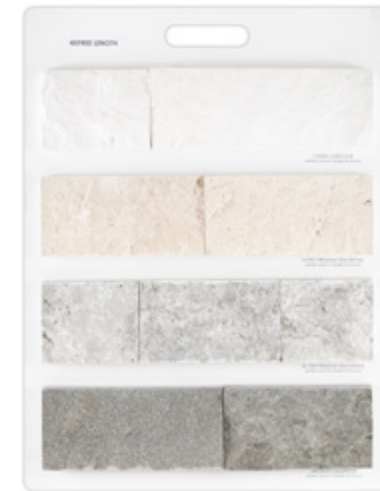

4XFREE LENGTH
LB4XF8