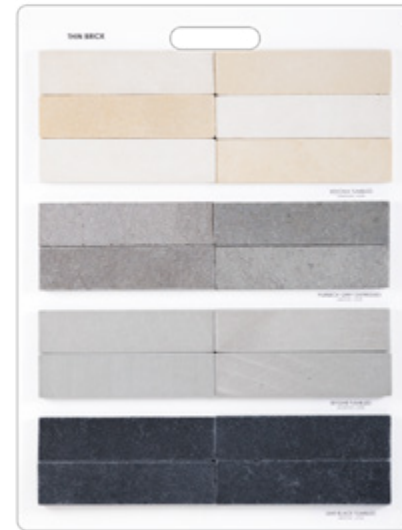

# 2X8 TILE COLLECTION

Product Display Options

LIBRARY BOARD  
LBTS46

LIBRARY BOARD  
LBTB39

# 8X12 DISPLAY BOARDS

Marketing Displays

2X8 WHITE CARRARA  
MARBLE TUMBLED

2X8 BARDIGLIO IMPERIALE  
MARBLE TUMBLED

2X8 NEGRO MARQUINA  
MARBLE TUMBLED

2X8 SKYLINE  
SANDSTONE TUMBLED

2X8 SEDONA  
SANDSTONE TUMBLED

2X8 PURBECK GREY  
LIMESTONE DISTRESSED

2X8 LIME BLACK  
LIMESTONE TUMBLED

2X8 SAMPLE PROGRAM  
Marketing Displays

2X8 WHITE CARRARA  
MARBLE TUMBLED

2X8 BARDIGLIO IMPERIALE  
MARBLE TUMBLED

2X8 NEGRO MARQUINA  
MARBLE TUMBLED

2X8 SKYLINE  
SANDSTONE TUMBLED

2X8 SEDONA  
SANDSTONE TUMBLED

2X8 PURBECK GREY  
LIMESTONE DISTRESSED

2X8 LIME BLACK  
LIMESTONE TUMBLED

Contact our customer service center [csr@nsrstone.com](mailto:csr@nsrstone.com) or your local sales representative to place a marketing display order, request samples, or additional information.