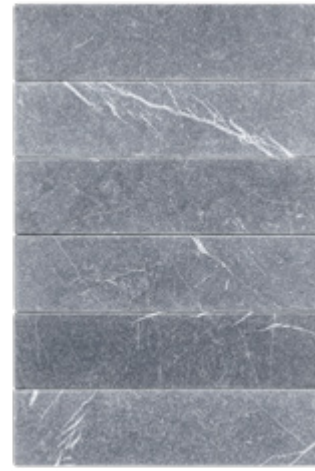

# 8X12 DISPLAY BOARDS

Marketing Displays

2X8 WHITE CARRARA  
MARBLE TUMBLED

2X8 BARDIGLIO IMPERIALE  
MARBLE TUMBLED

2X8 NEGRO MARQUINA  
MARBLE TUMBLED

2X8 SKYLINE  
SANDSTONE TUMBLED

2X8 SEDONA  
SANDSTONE TUMBLED

2X8 LIME BLACK  
LIMESTONE TUMBLED

2X8 PURBECK GREY  
LIMESTONE DISTRESSED