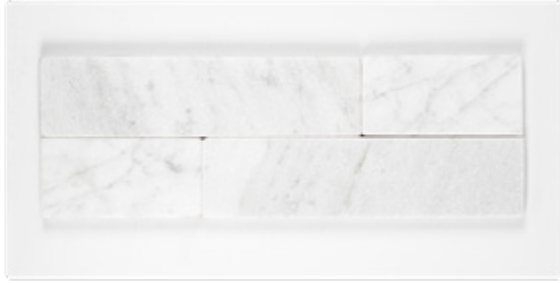

NSR COUNTERTOP PROGRAM

Marketing Displays

7X14 ID CARDS

2X8 WHITE CARRARA
MARBLE TUMBLED